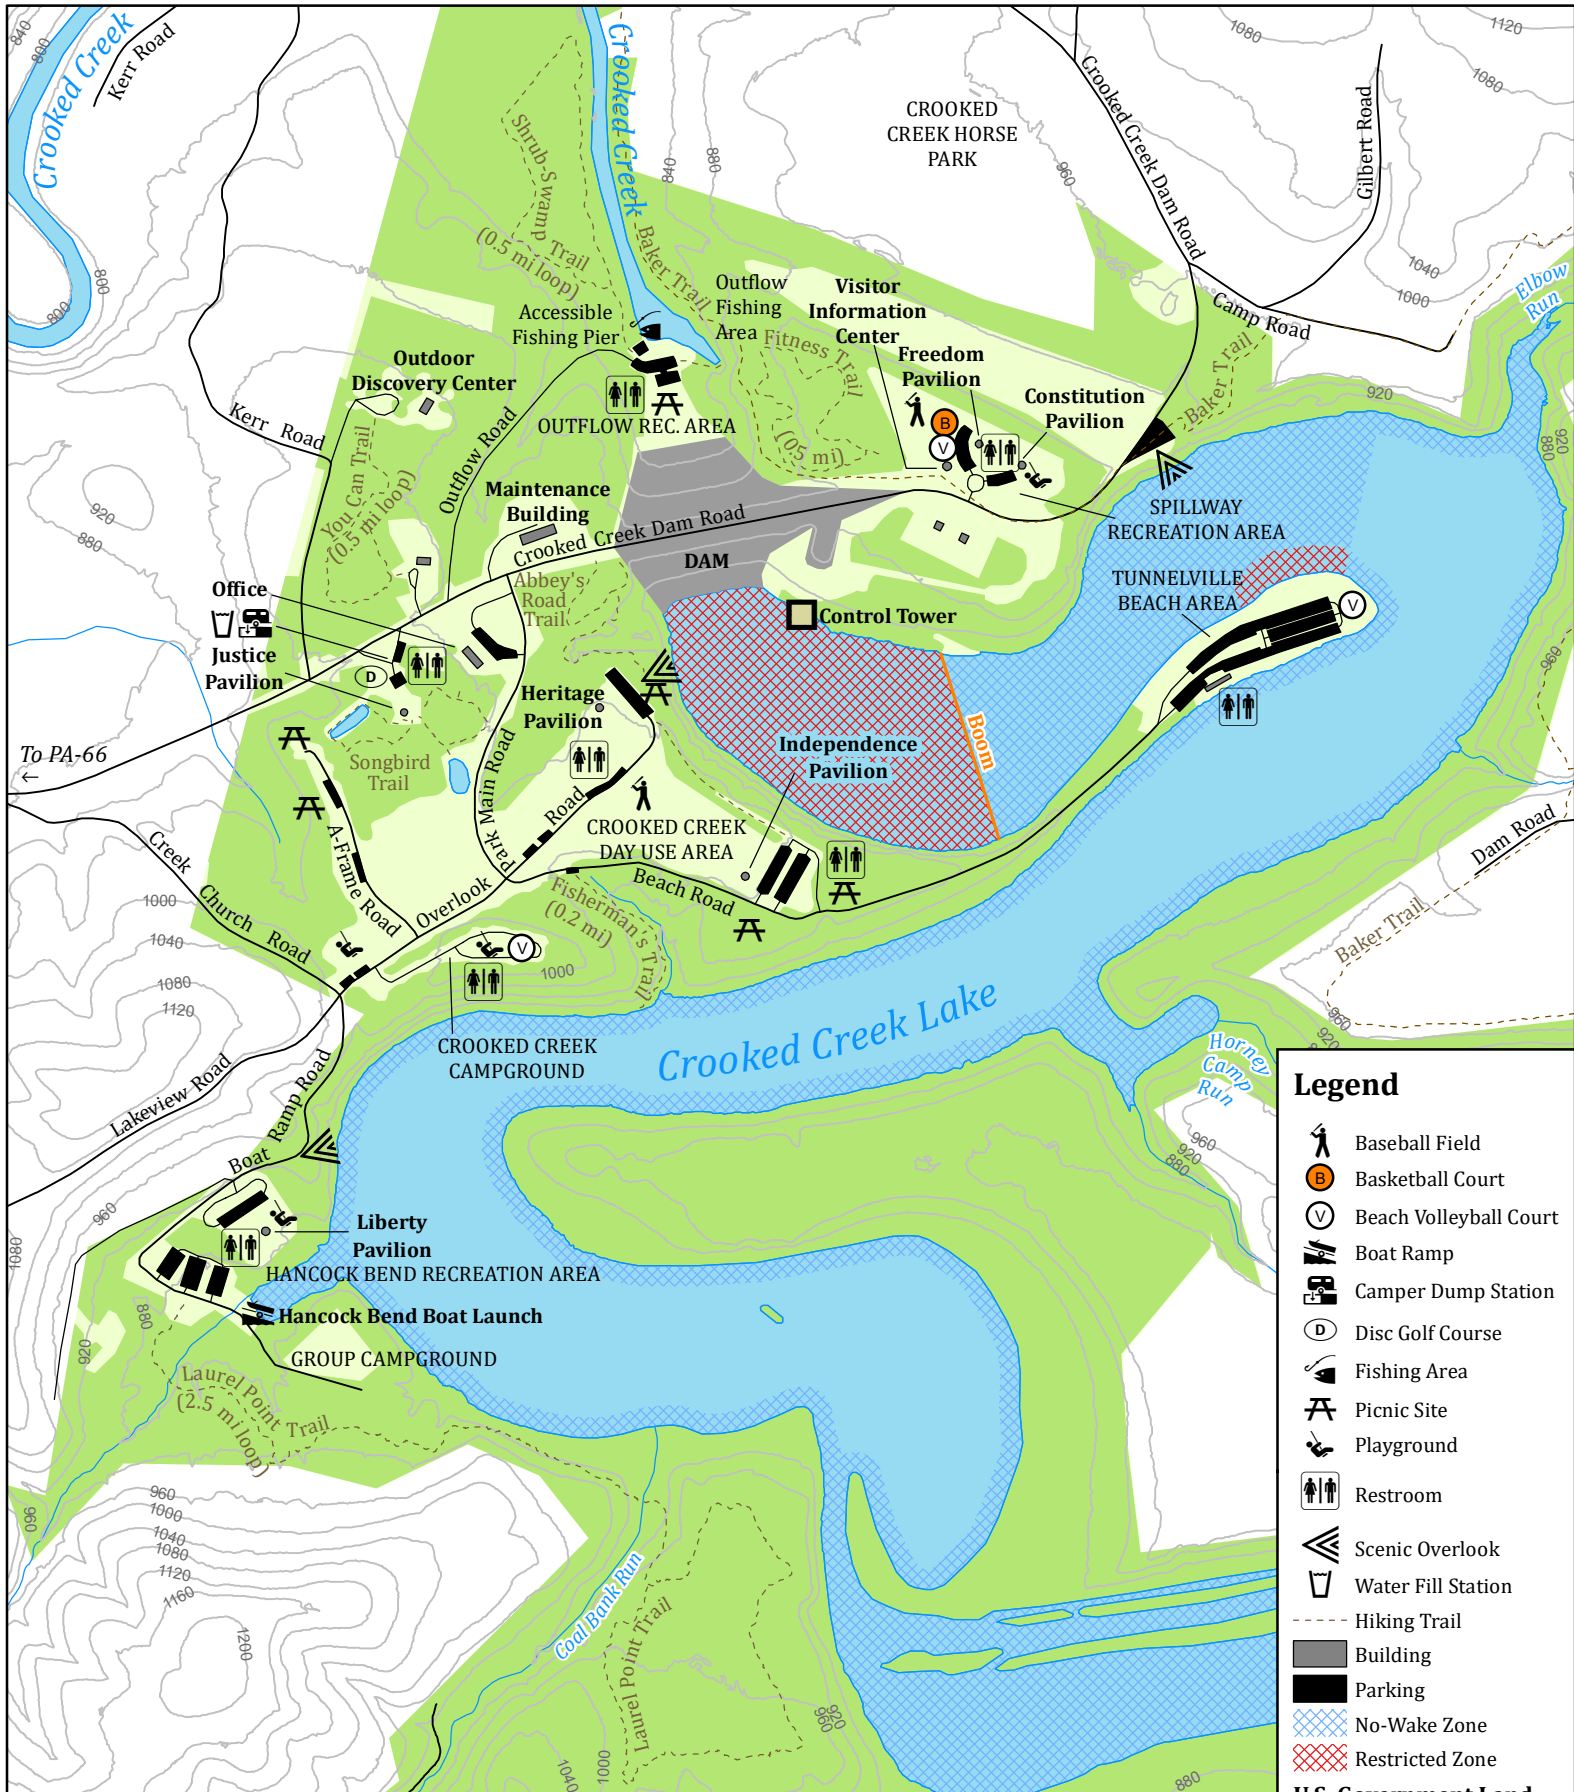

Crooked Creek Lake

US Army Corps of Engineers
Pittsburgh District

Armstrong County, Pennsylvania
Day Use Areas Map

Bobber.info

114 Park Main Rd
Ford City, PA 16226-8815
Resource Manager: (724) 763-3161
Daily Lake & Recreation Information: (724) 763-2764
lrp.usace.army.mil
facebook.com/CrookedCreekLake

Map Date: February 2020
USACE Pittsburgh Geospatial 412-395-7553

0 500 1,000 2,000 Feet

Legend

- Baseball Field
- Basketball Court
- Beach Volleyball Court
- Boat Ramp
- Camper Dump Station
- Disc Golf Course
- Fishing Area
- Picnic Site
- Playground
- Restroom
- Scenic Overlook
- Water Fill Station
- Hiking Trail
- Building
- Parking
- No-Wake Zone
- Restricted Zone

U.S. Government Land:

- Forested
- Open