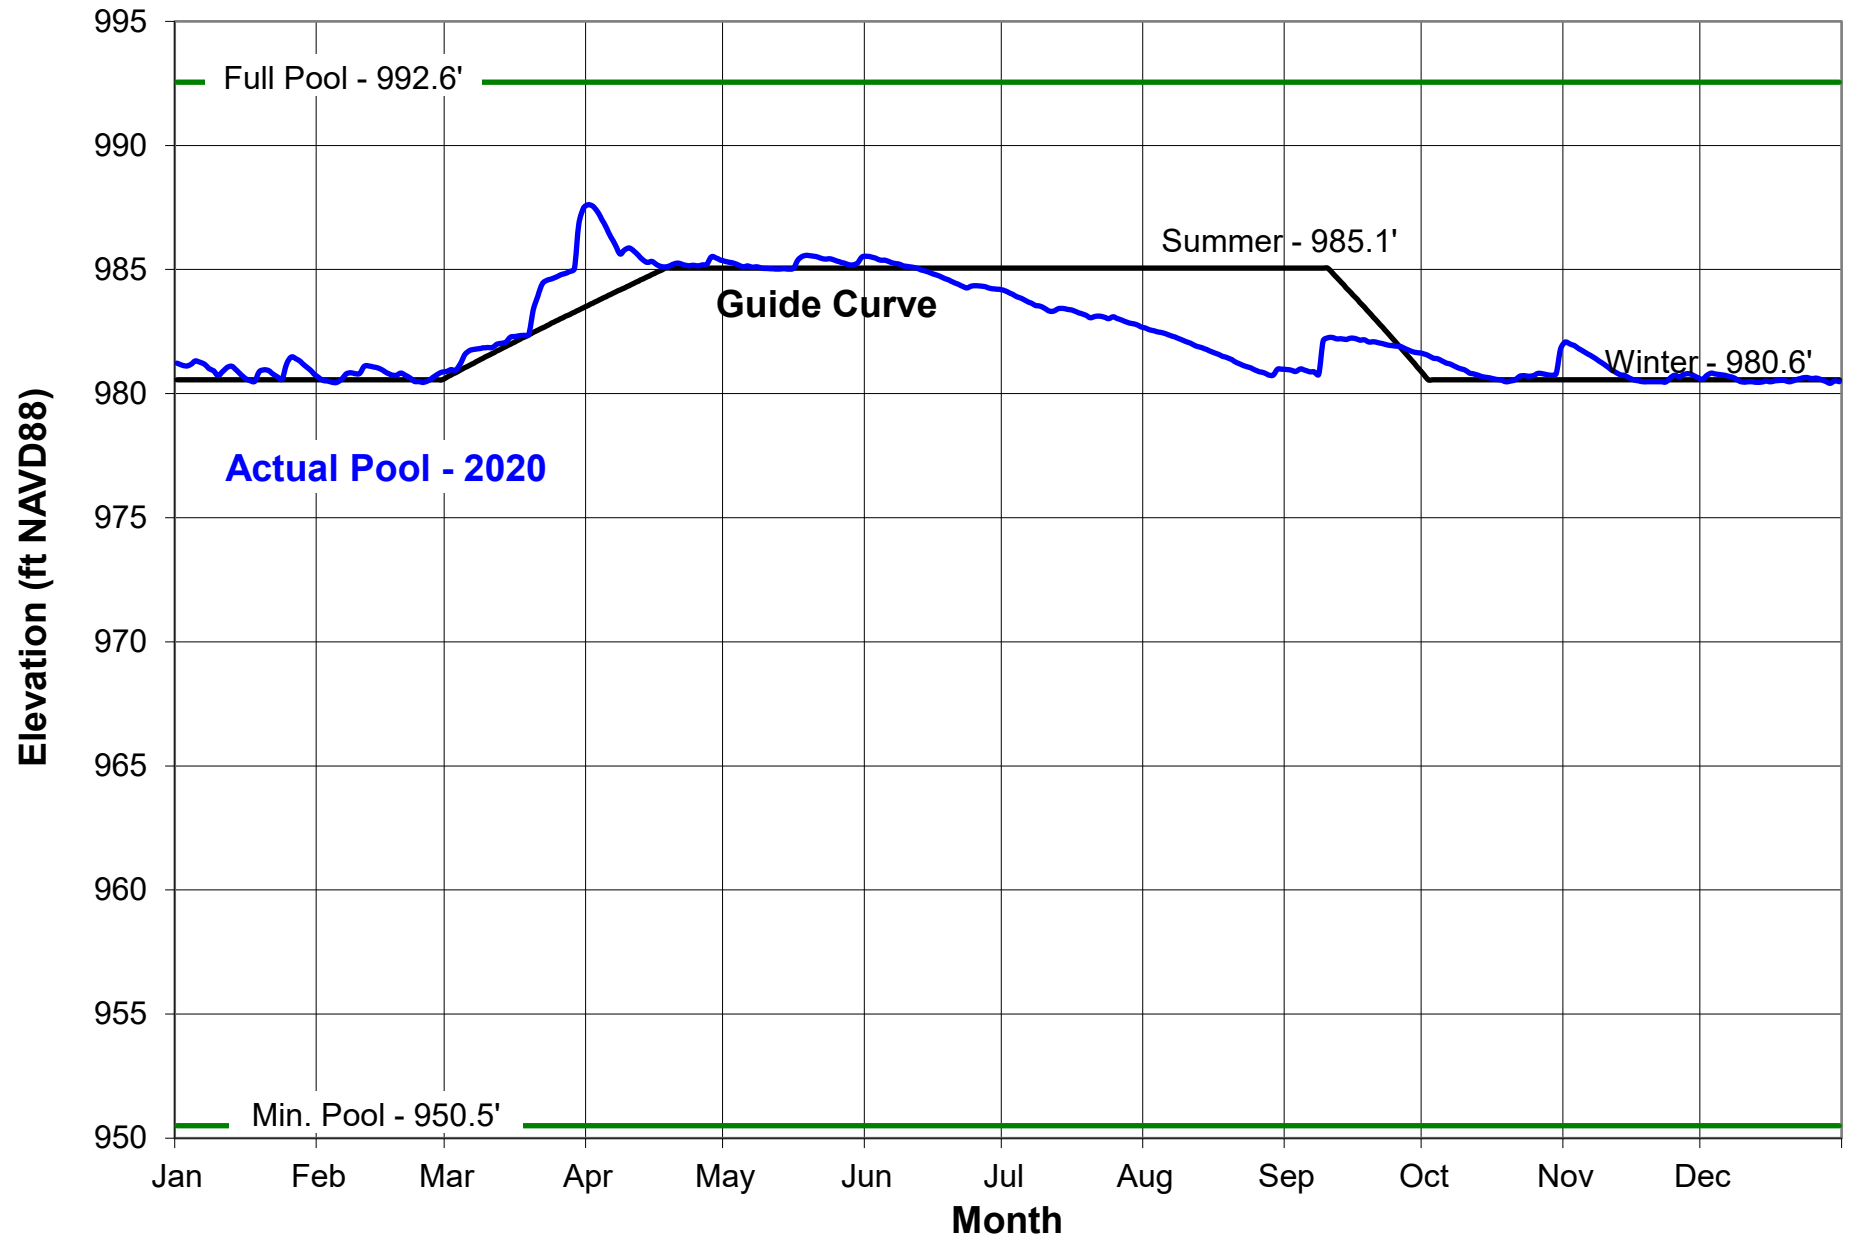

31-Dec-2020

East Branch Clarion River Lake

31-Dec-2020

East Branch Clarion River Lake

31-Dec-2020

Mahoning Creek Lake

31-Dec-2020

Crooked Creek Lake

31-Dec-2020

Conemaugh River Lake

31-Dec-2020

Loyalhanna Lake

31-Dec-2020

Stonewall Jackson Lake

31-Dec-2020

Tygart Lake

31-Dec-2020

Youghiogheny River Lake

31-Dec-2020

Michael J. Kirwan Dam and Reservoir

31-Dec-2020

Berlin Lake

31-Dec-2020

Lake Milton

31-Dec-2020

Mosquito Creek Lake

31-Dec-2020

Shenango River Lake