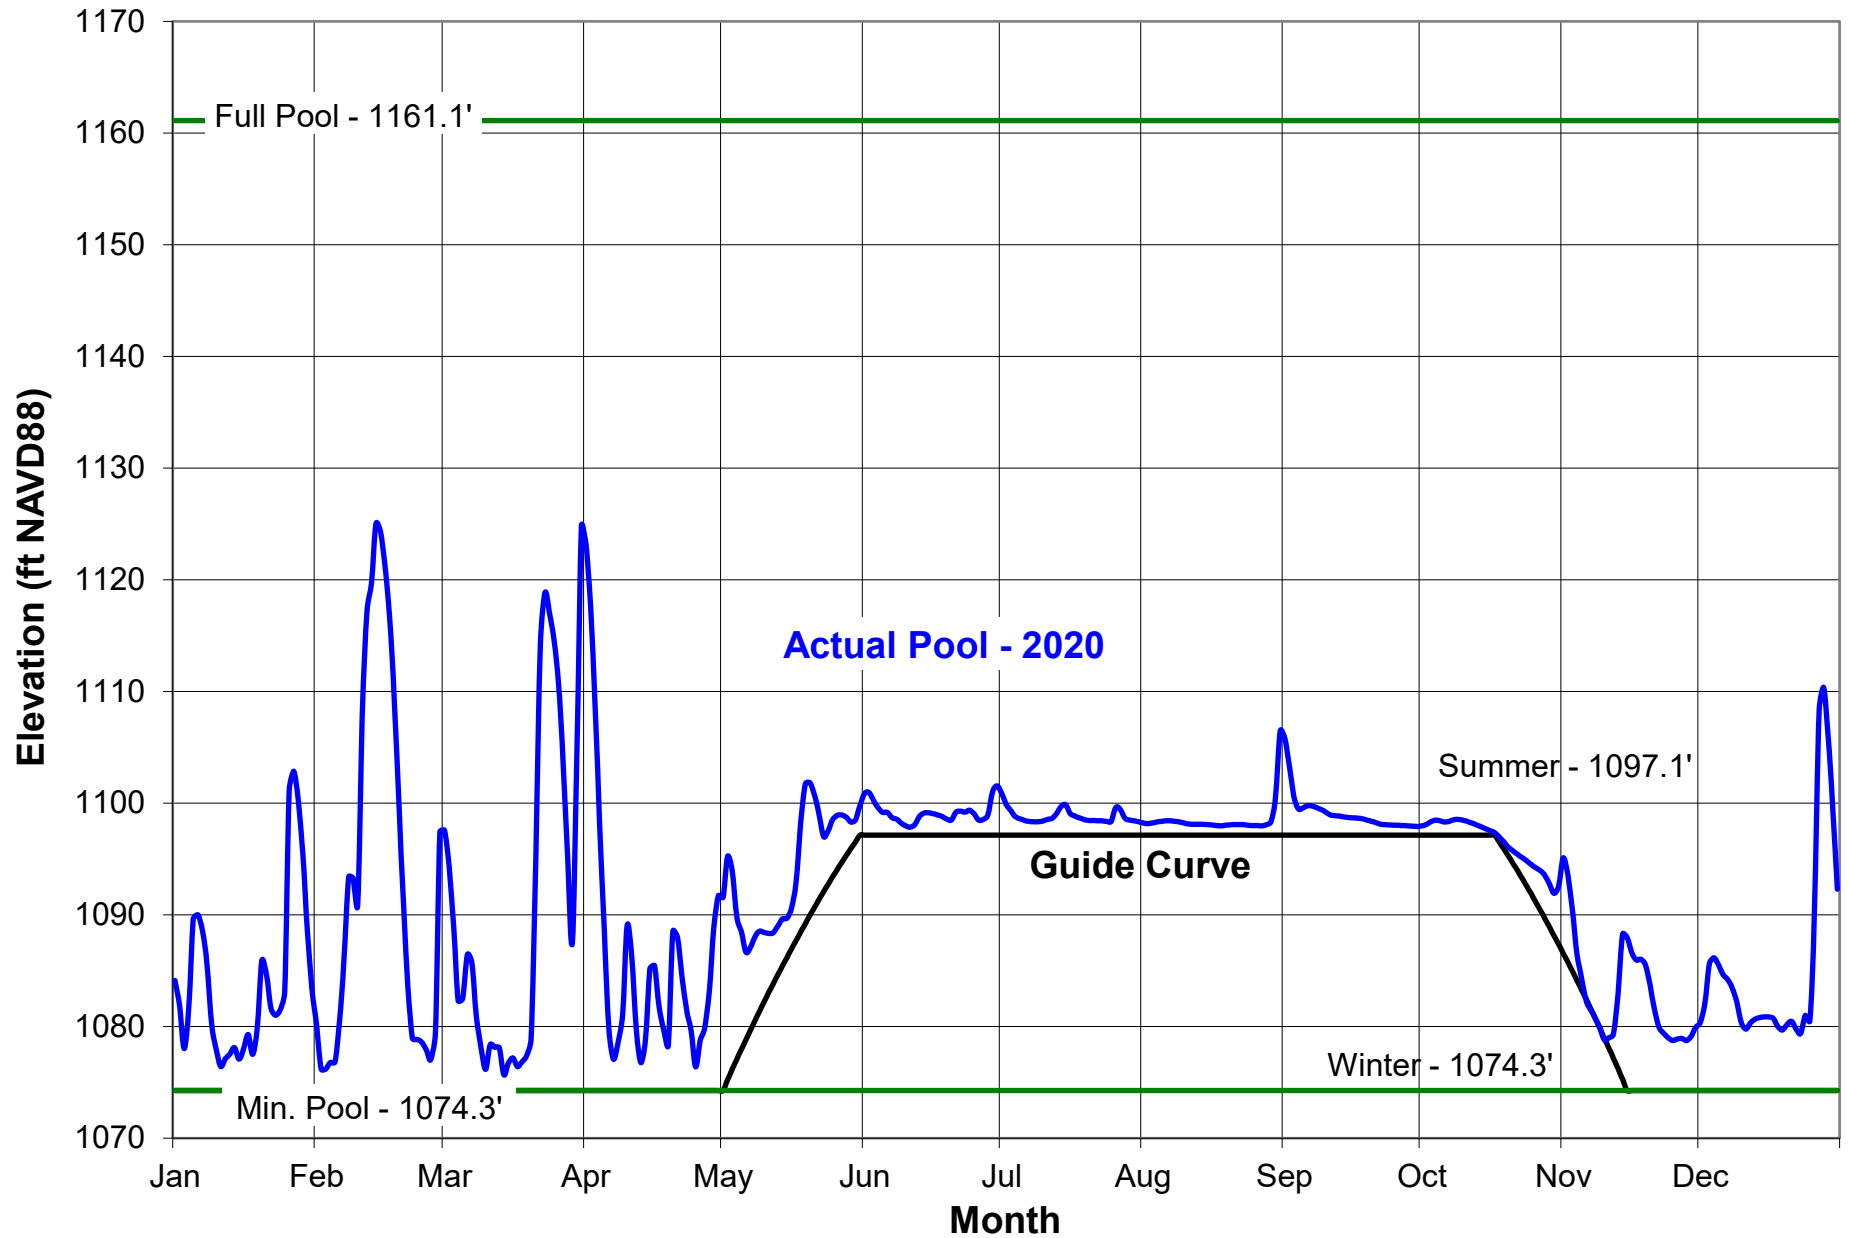

31-Dec-2020

East Branch Clarion River Lake

31-Dec-2020

East Branch Clarion River Lake

31-Dec-2020

Mahoning Creek Lake

31-Dec-2020

Crooked Creek Lake

31-Dec-2020

Conemaugh River Lake

31-Dec-2020

Loyalhanna Lake

31-Dec-2020

Stonewall Jackson Lake

31-Dec-2020

Tygart Lake

31-Dec-2020

Youghiogheny River Lake

31-Dec-2020

Michael J. Kirwan Dam and Reservoir

31-Dec-2020

Berlin Lake

31-Dec-2020

Lake Milton

31-Dec-2020

Mosquito Creek Lake

31-Dec-2020

Shenango River Lake