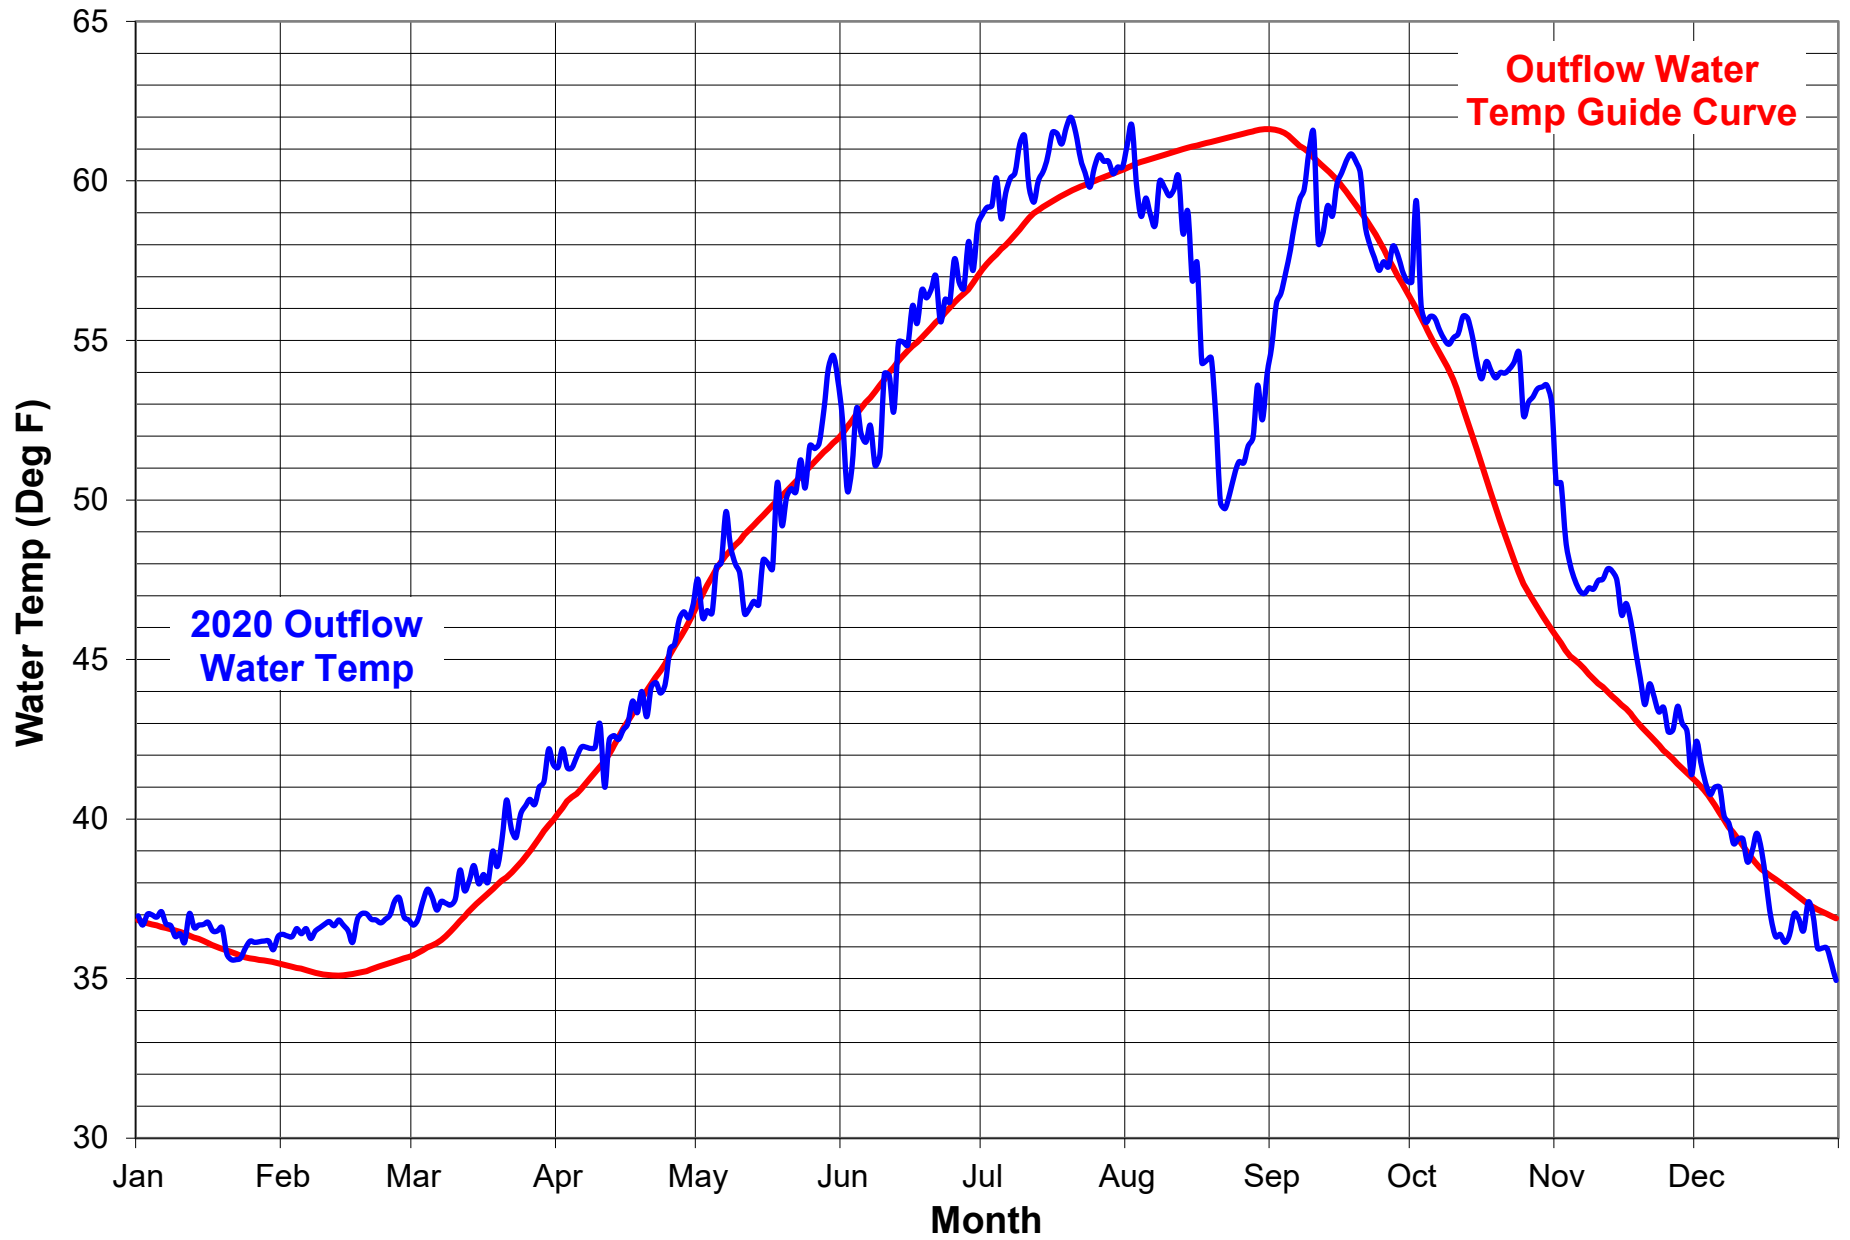

31-Dec-2020

Kinzua Dam and Allegheny Reservoir

31-Dec-2020

Tionesta Lake

31-Dec-2020

Union City Dam

31-Dec-2020

Woodcock Creek Lake

31-Dec-2020

East Branch Clarion River Lake

31-Dec-2020

East Branch Clarion River Lake

31-Dec-2020

Mahoning Creek Lake

31-Dec-2020

Crooked Creek Lake

31-Dec-2020

Conemaugh River Lake

31-Dec-2020

Loyalhanna Lake

31-Dec-2020

Stonewall Jackson Lake

31-Dec-2020

Tygart Lake