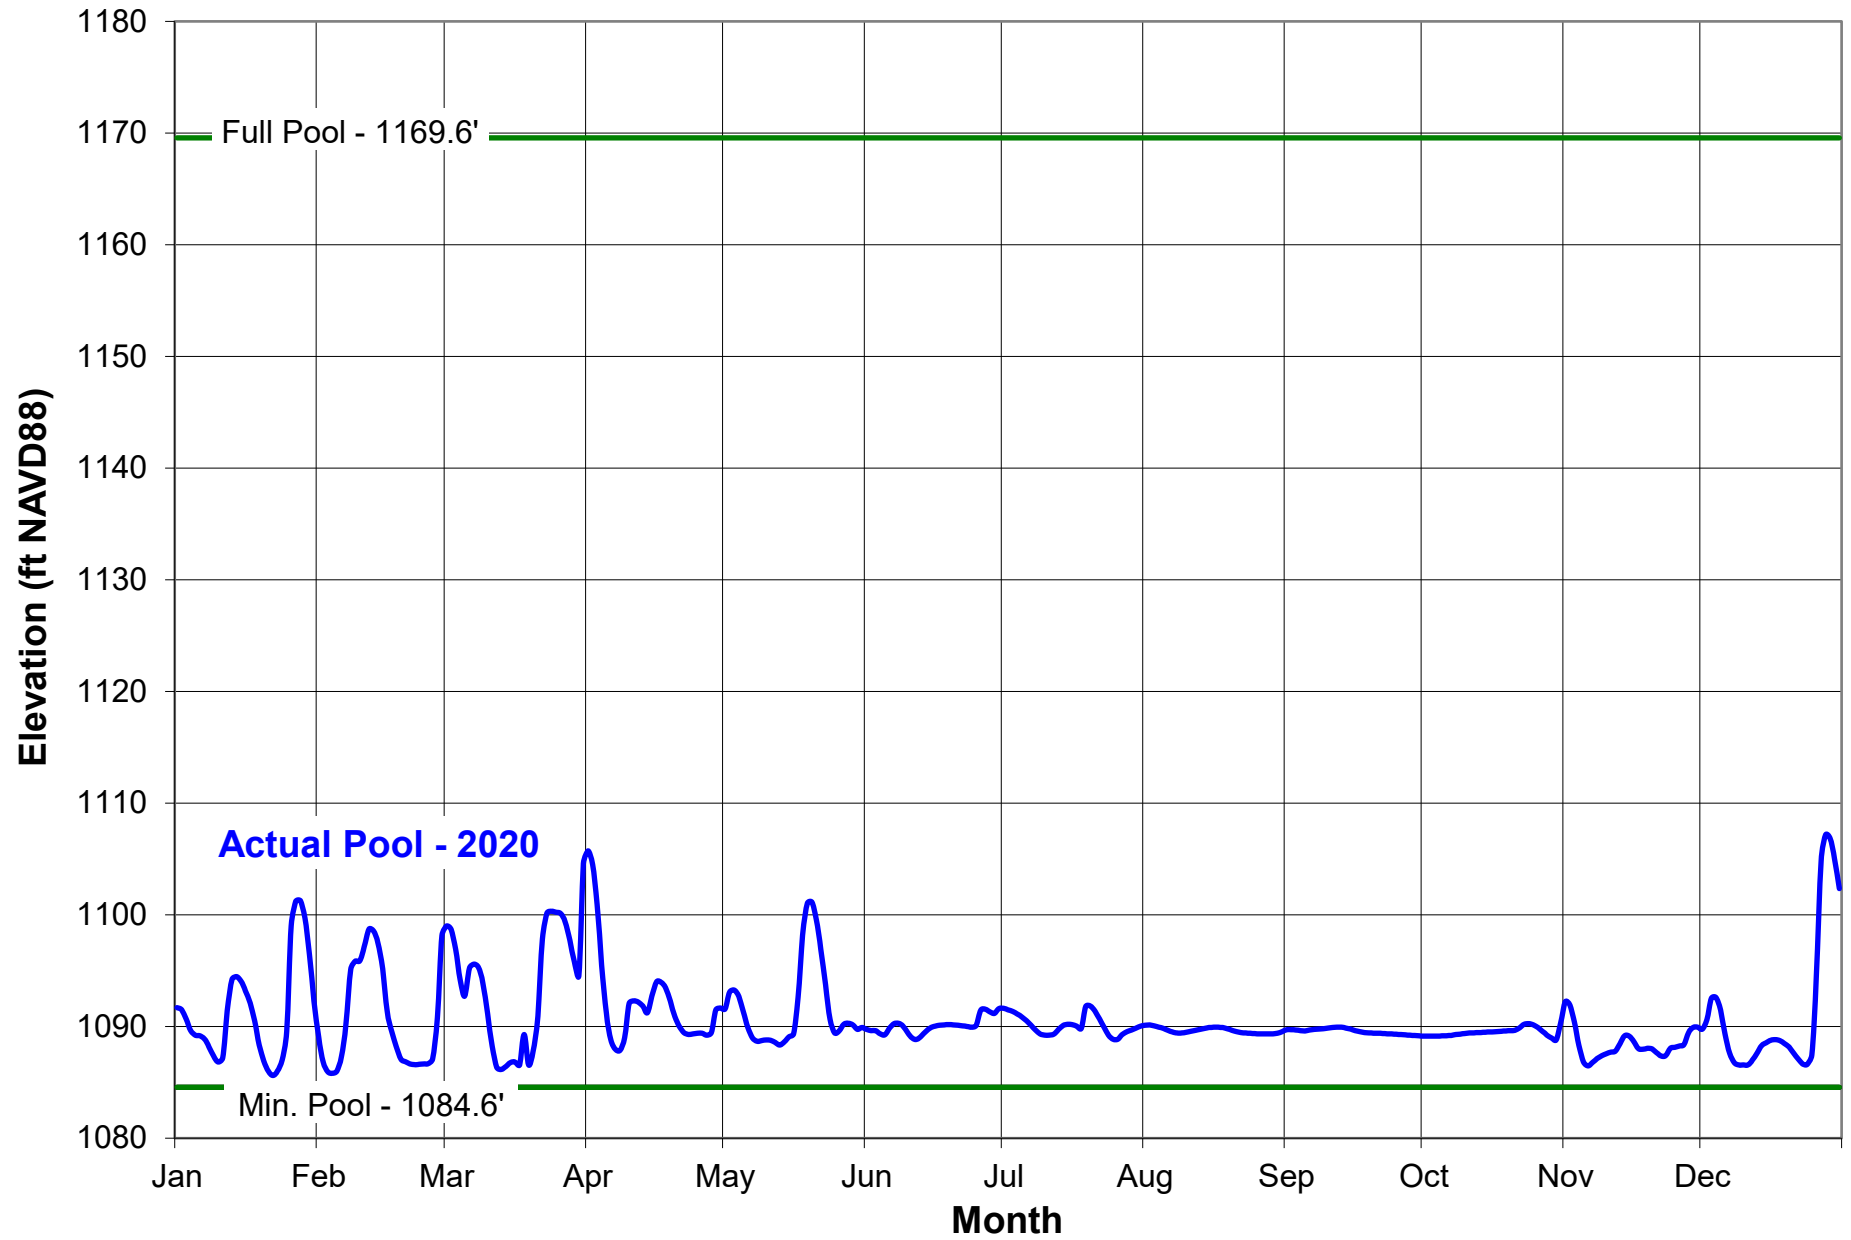

31-Dec-2020

Kinzua Dam and Allegheny Reservoir

31-Dec-2020

Tionesta Lake

31-Dec-2020

Union City Dam

31-Dec-2020

Woodcock Creek Lake

31-Dec-2020

East Branch Clarion River Lake

31-Dec-2020

East Branch Clarion River Lake

31-Dec-2020

Mahoning Creek Lake

31-Dec-2020

Crooked Creek Lake

31-Dec-2020

Conemaugh River Lake

31-Dec-2020

Loyalhanna Lake

31-Dec-2020

Stonewall Jackson Lake

31-Dec-2020

Tygart Lake

31-Dec-2020

Mosquito Creek Lake

31-Dec-2020

Shenango River Lake