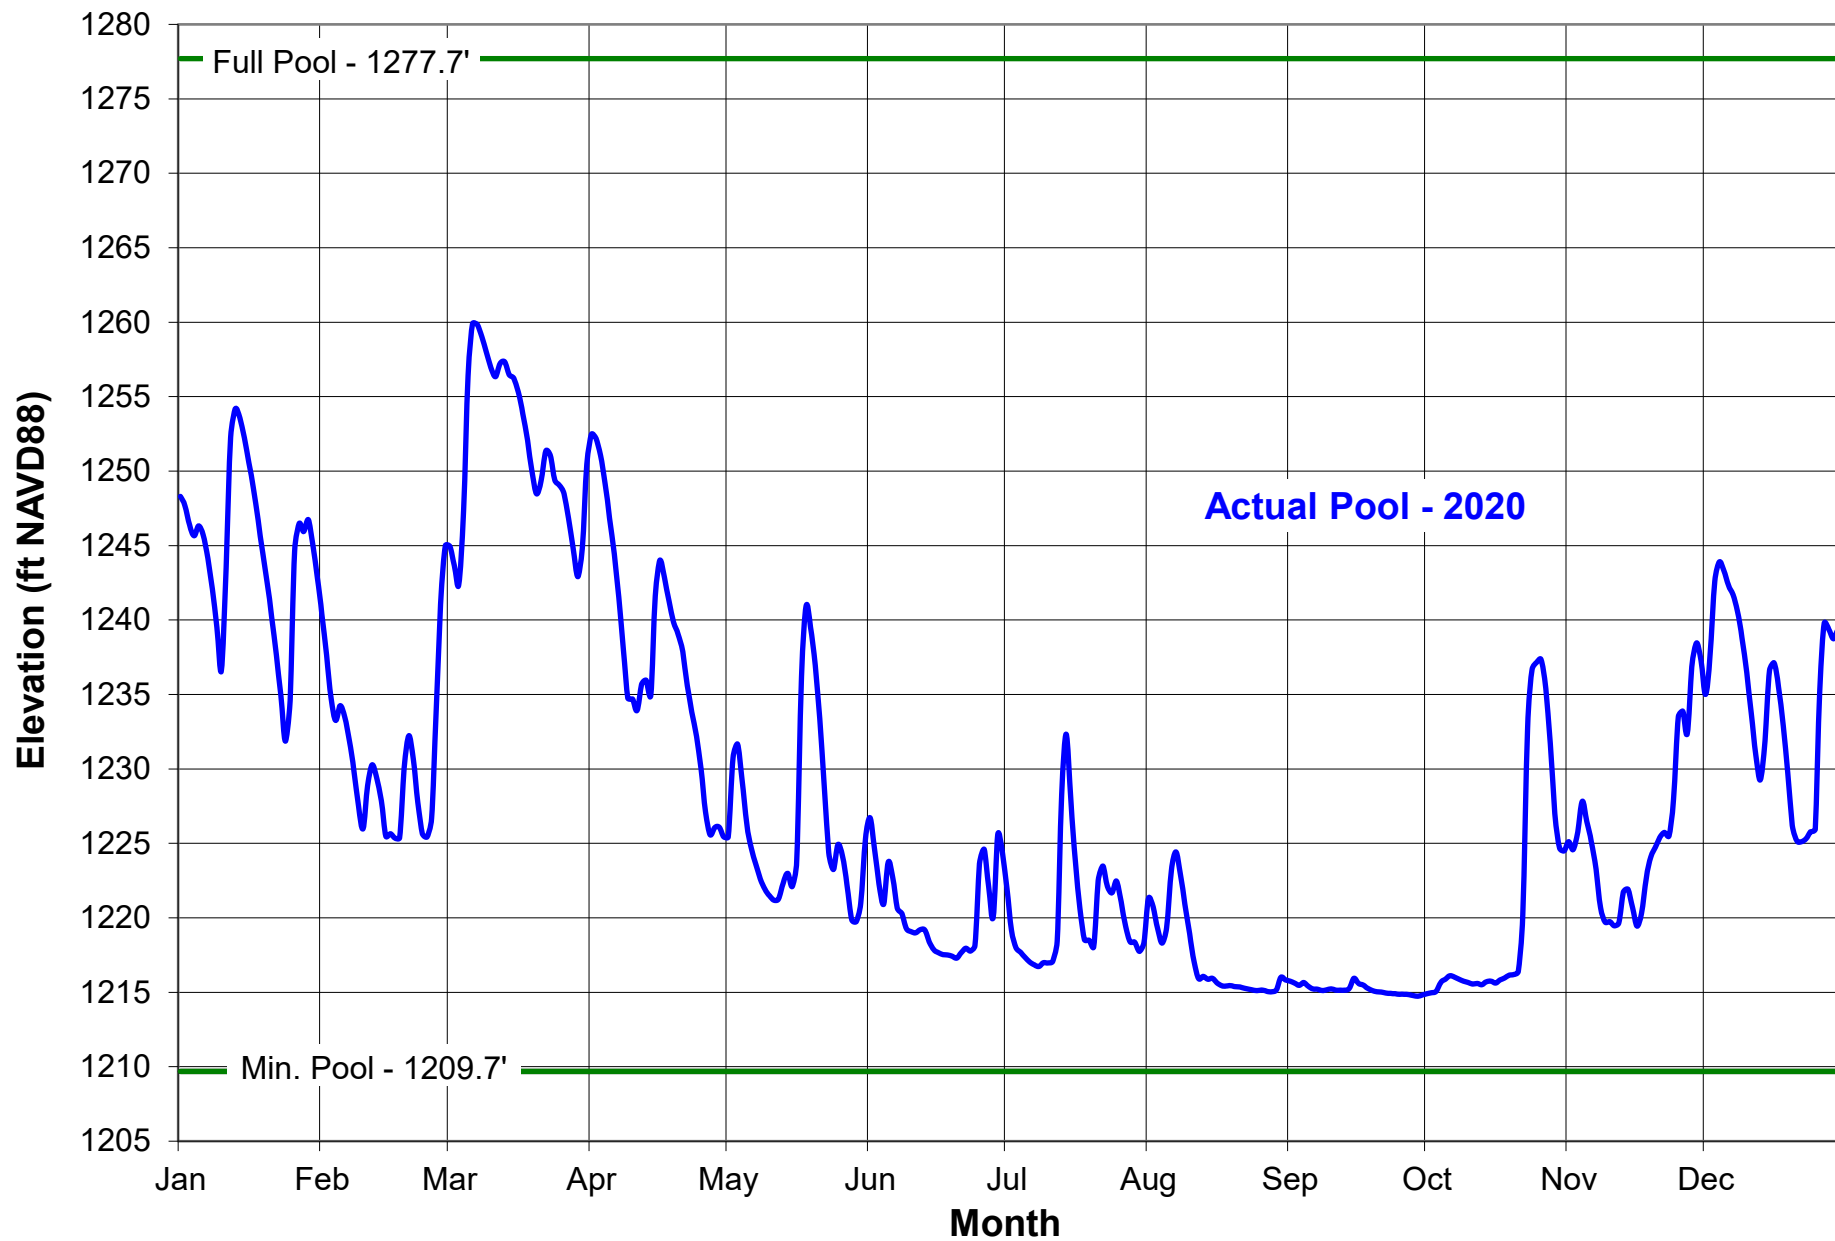

31-Dec-2020

Kinzua Dam and Allegheny Reservoir

31-Dec-2020

Tionesta Lake

31-Dec-2020

Union City Dam

31-Dec-2020

Woodcock Creek Lake

31-Dec-2020

East Branch Clarion River Lake

31-Dec-2020

East Branch Clarion River Lake

31-Dec-2020

Mahoning Creek Lake

31-Dec-2020

Crooked Creek Lake

31-Dec-2020

Conemaugh River Lake

31-Dec-2020

Loyalhanna Lake

31-Dec-2020

Stonewall Jackson Lake

31-Dec-2020

Tygart Lake