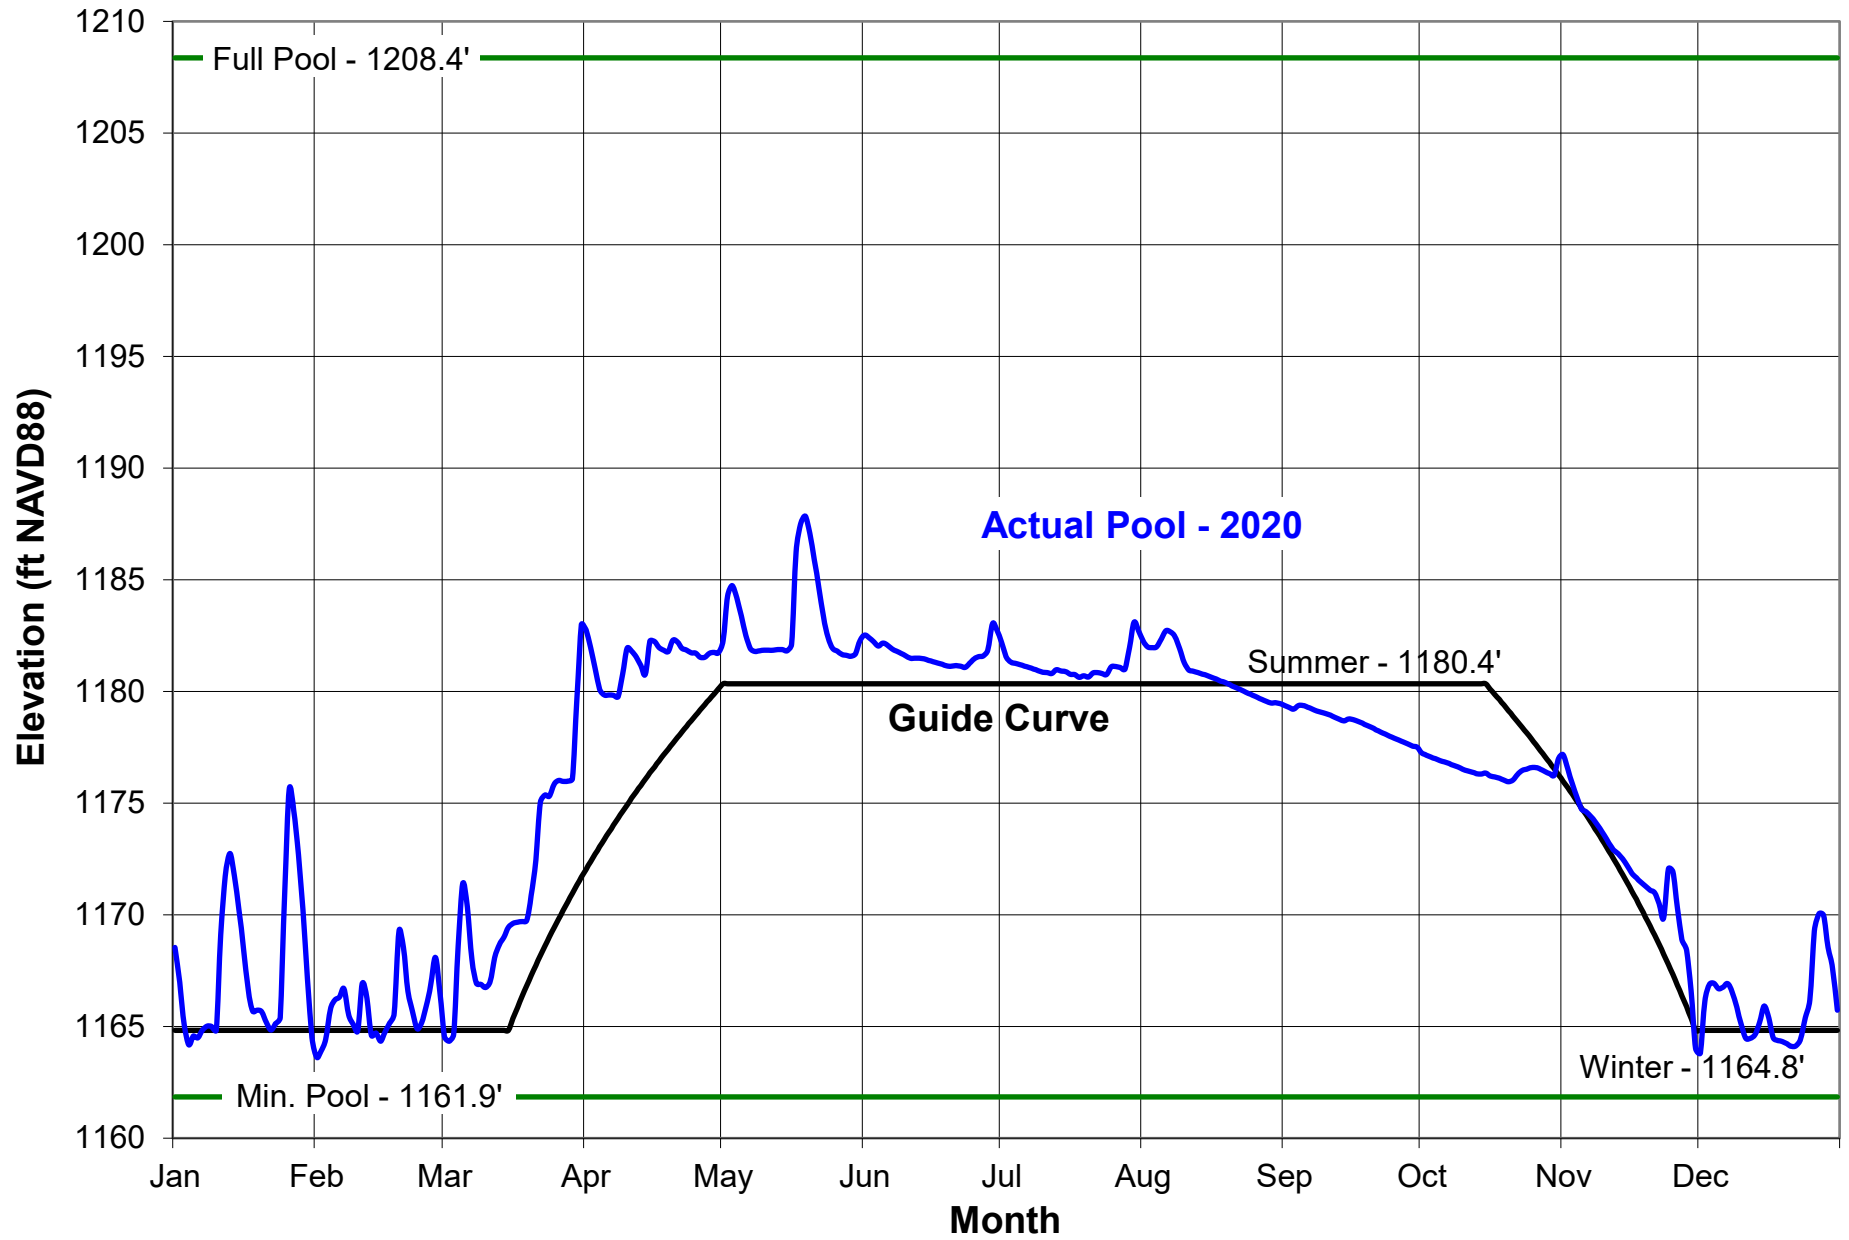

31-Dec-2020

Kinzua Dam and Allegheny Reservoir

31-Dec-2020

Tionesta Lake

31-Dec-2020

Union City Dam

31-Dec-2020

Woodcock Creek Lake

31-Dec-2020

East Branch Clarion River Lake

31-Dec-2020

East Branch Clarion River Lake

31-Dec-2020

Mahoning Creek Lake

31-Dec-2020

Crooked Creek Lake

31-Dec-2020

Conemaugh River Lake

31-Dec-2020

Loyalhanna Lake

31-Dec-2020

Stonewall Jackson Lake

31-Dec-2020

Tygart Lake

31-Dec-2020

Mosquito Creek Lake

31-Dec-2020

Shenango River Lake