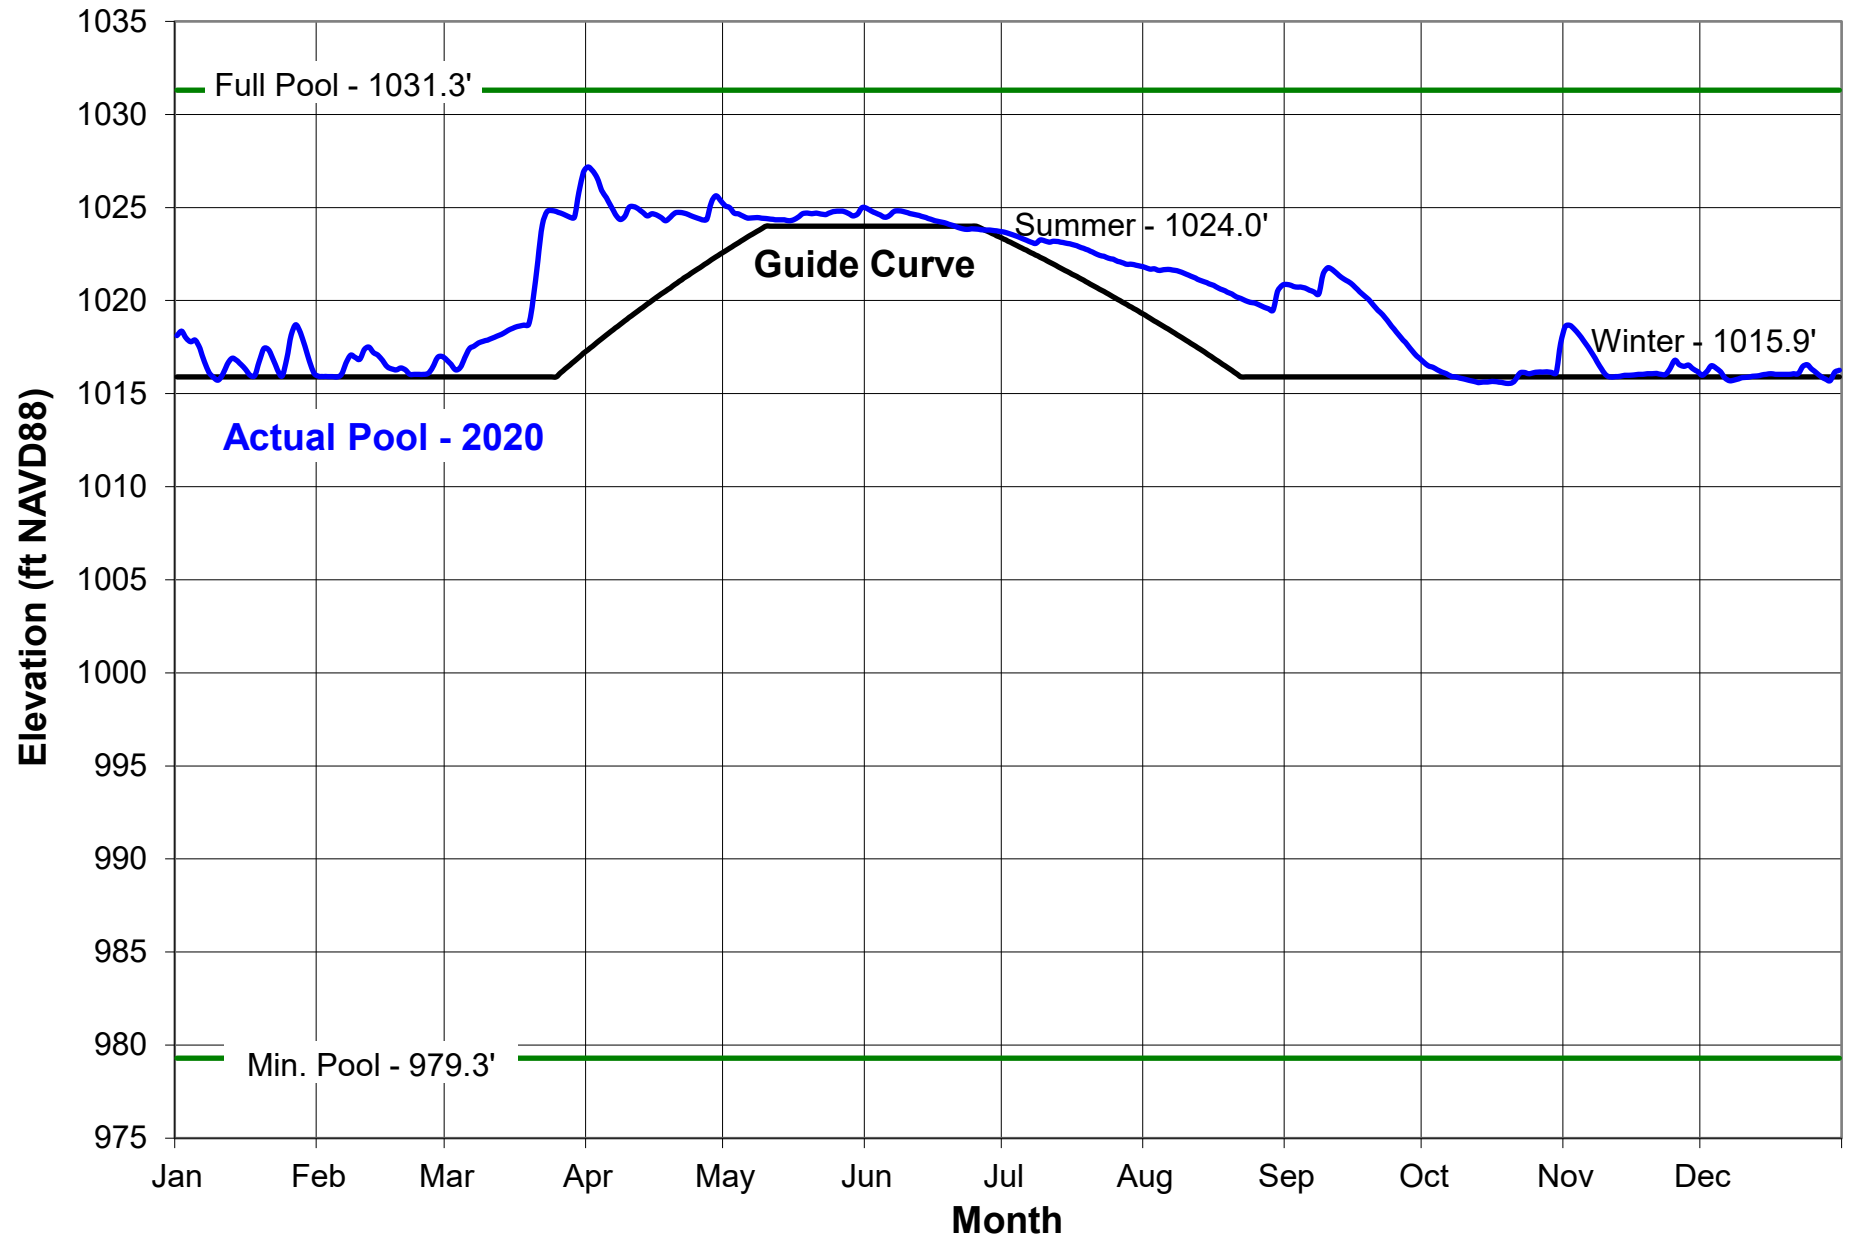

31-Dec-2020

East Branch Clarion River Lake

31-Dec-2020

East Branch Clarion River Lake

31-Dec-2020

Mahoning Creek Lake

31-Dec-2020

Crooked Creek Lake

31-Dec-2020

Conemaugh River Lake

31-Dec-2020

Loyalhanna Lake

31-Dec-2020

Stonewall Jackson Lake

31-Dec-2020

Tygart Lake

31-Dec-2020

Youghiogheny River Lake

31-Dec-2020

Michael J. Kirwan Dam and Reservoir

31-Dec-2020

Berlin Lake

31-Dec-2020

Lake Milton

31-Dec-2020

Mosquito Creek Lake

31-Dec-2020

Shenango River Lake