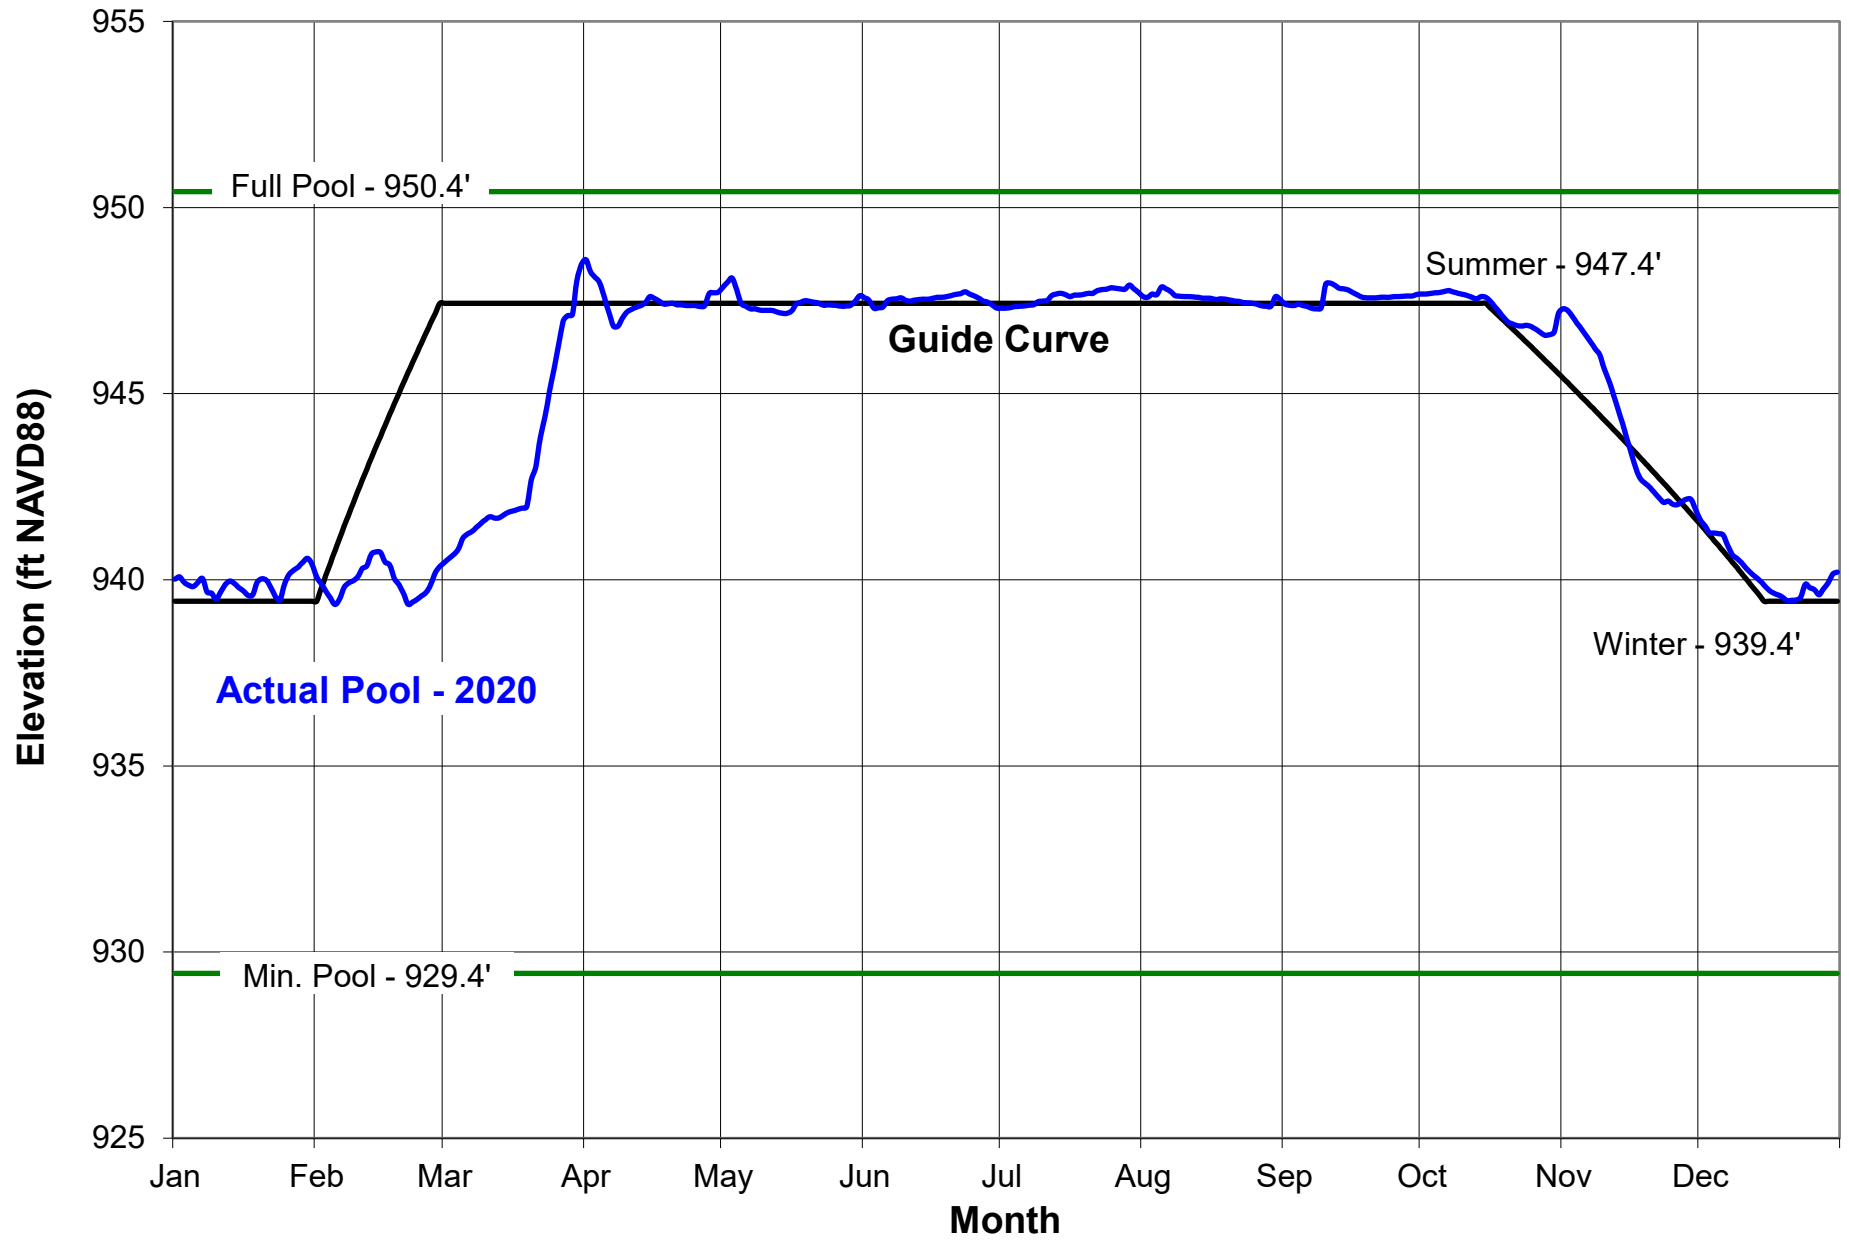

31-Dec-2020

East Branch Clarion River Lake

31-Dec-2020

East Branch Clarion River Lake

31-Dec-2020

Mahoning Creek Lake

31-Dec-2020

Crooked Creek Lake

31-Dec-2020

Conemaugh River Lake

31-Dec-2020

Loyalhanna Lake

31-Dec-2020

Stonewall Jackson Lake

31-Dec-2020

Tygart Lake

31-Dec-2020

Youghiogheny River Lake

31-Dec-2020

Michael J. Kirwan Dam and Reservoir

31-Dec-2020

Berlin Lake

31-Dec-2020

Lake Milton

31-Dec-2020

Mosquito Creek Lake

31-Dec-2020

Shenango River Lake