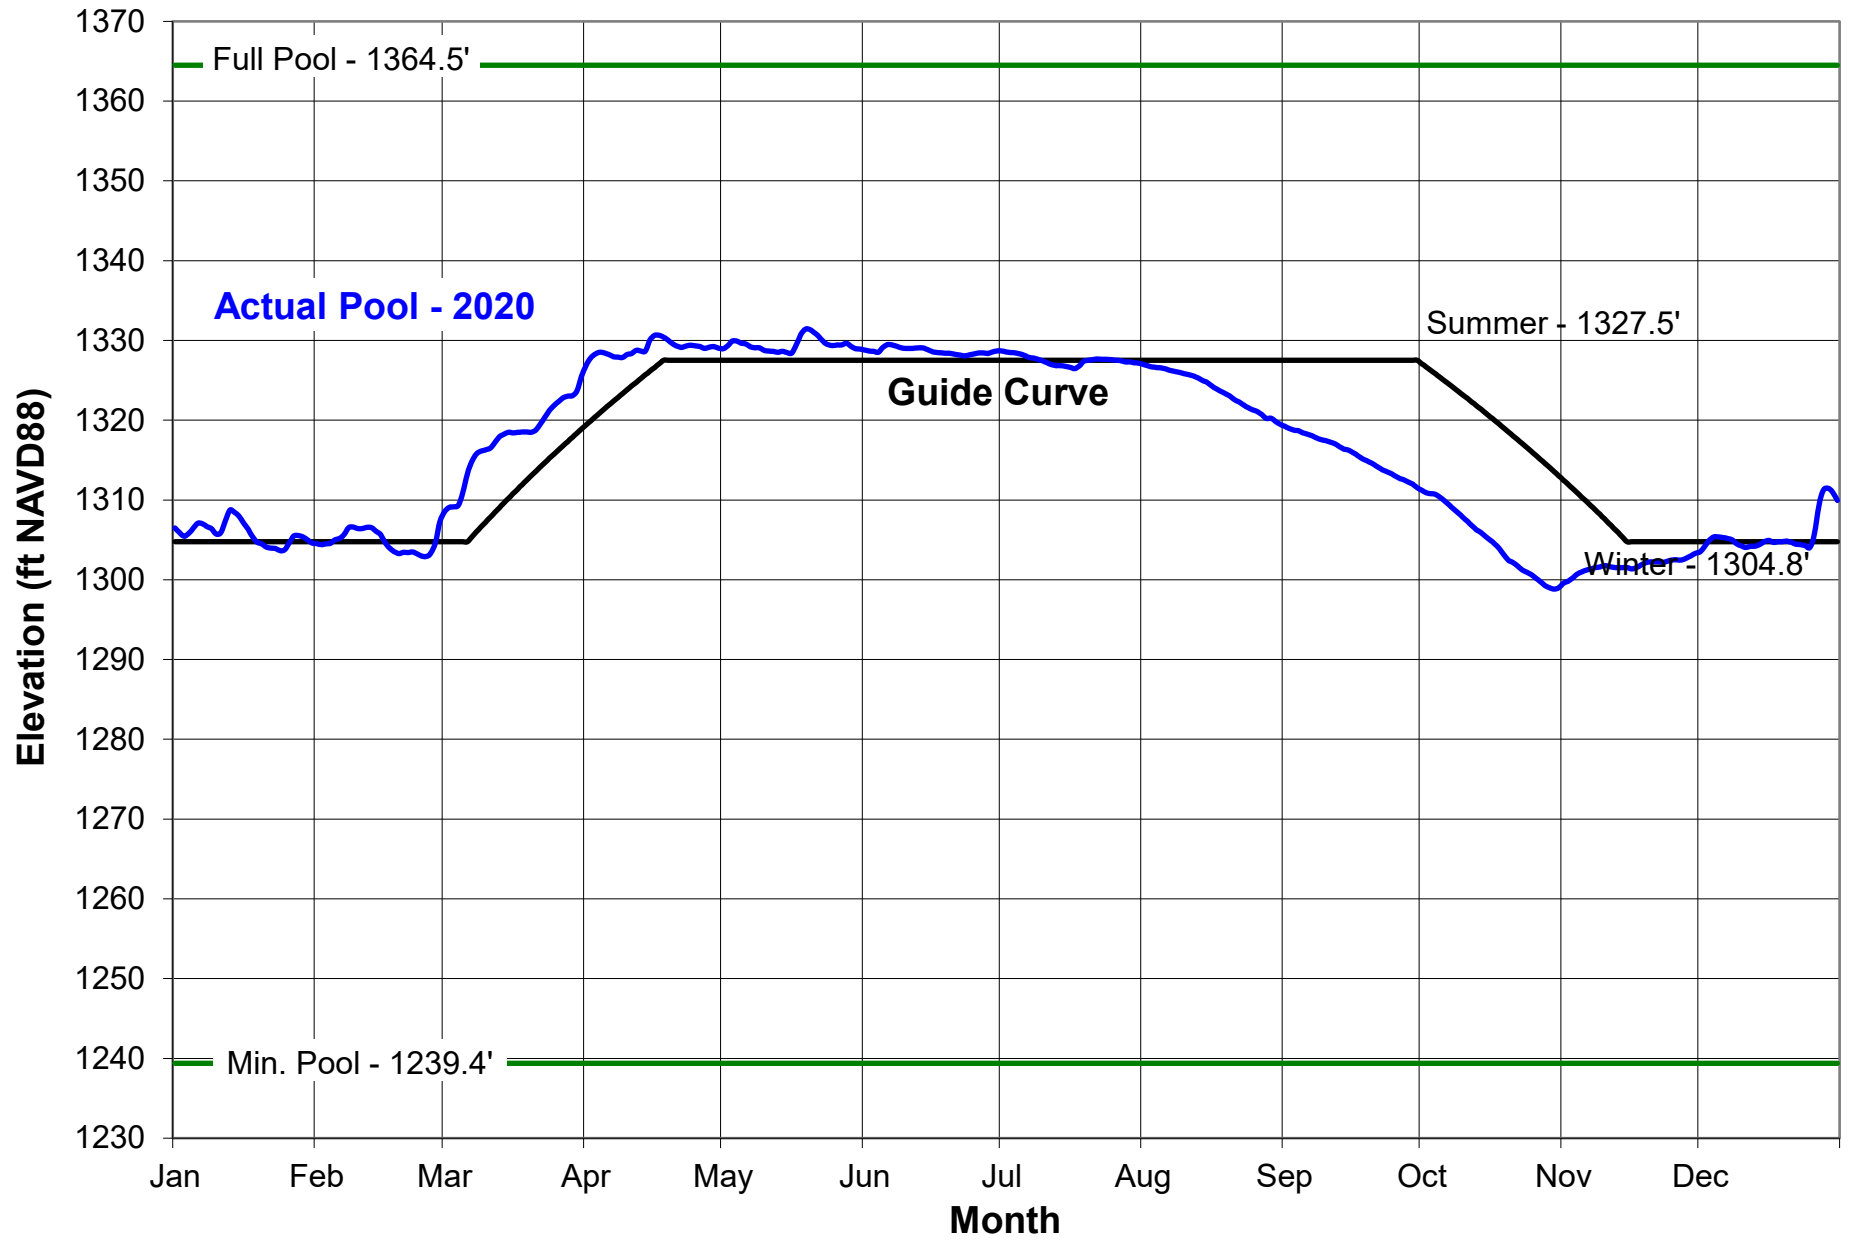

31-Dec-2020

Kinzua Dam and Allegheny Reservoir

31-Dec-2020

Tionesta Lake

31-Dec-2020

Union City Dam

31-Dec-2020

Woodcock Creek Lake

31-Dec-2020

East Branch Clarion River Lake

31-Dec-2020

East Branch Clarion River Lake

31-Dec-2020

Mahoning Creek Lake

31-Dec-2020

Crooked Creek Lake

31-Dec-2020

Conemaugh River Lake

31-Dec-2020

Loyalhanna Lake

31-Dec-2020

Stonewall Jackson Lake

31-Dec-2020

Tygart Lake

31-Dec-2020

Mosquito Creek Lake

31-Dec-2020

Shenango River Lake