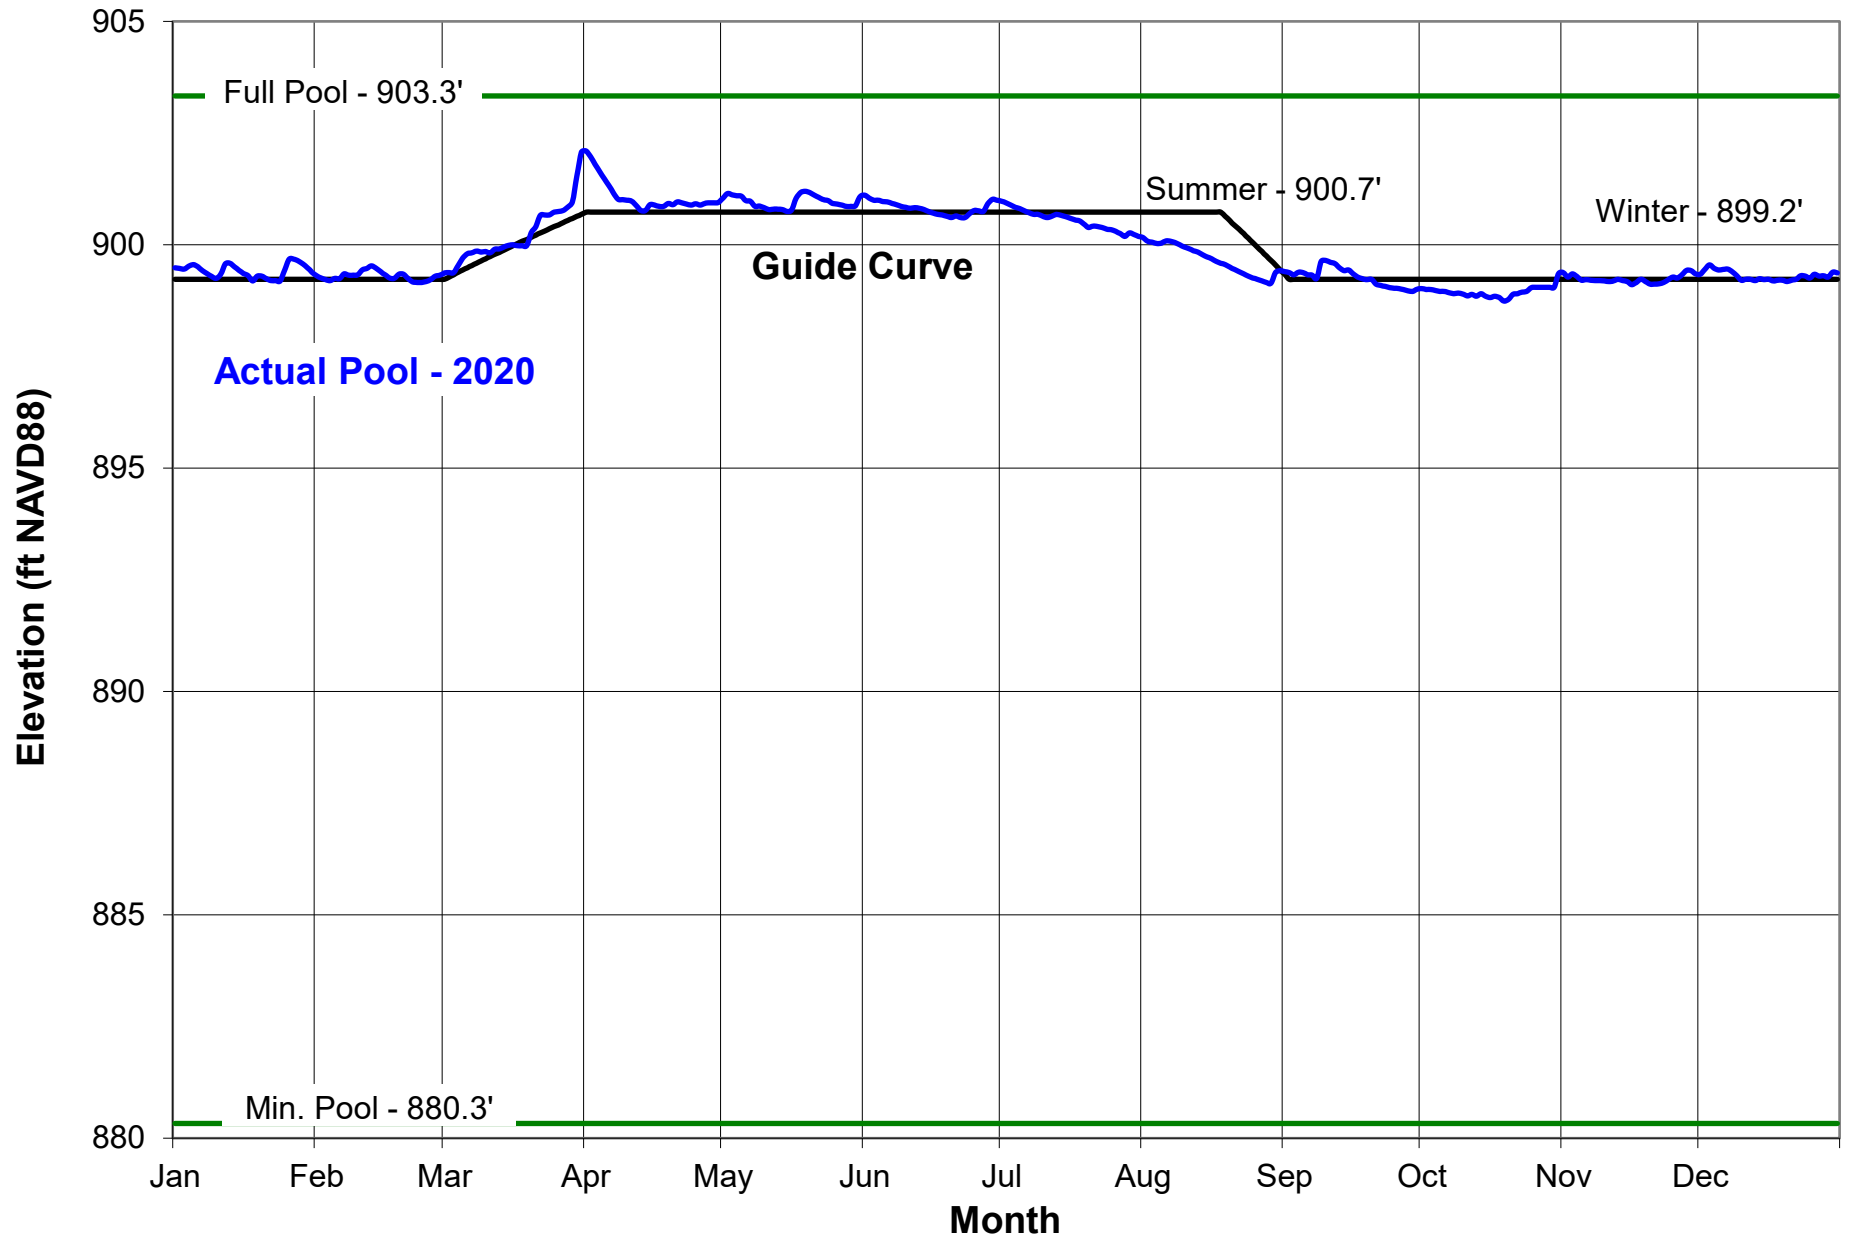

31-Dec-2020

East Branch Clarion River Lake

31-Dec-2020

East Branch Clarion River Lake

31-Dec-2020

Mahoning Creek Lake

31-Dec-2020

Crooked Creek Lake

31-Dec-2020

Conemaugh River Lake

31-Dec-2020

Loyalhanna Lake

31-Dec-2020

Stonewall Jackson Lake

31-Dec-2020

Tygart Lake

31-Dec-2020

Youghiogheny River Lake

31-Dec-2020

Michael J. Kirwan Dam and Reservoir

31-Dec-2020

Berlin Lake

31-Dec-2020

Lake Milton

31-Dec-2020

Mosquito Creek Lake

31-Dec-2020

Shenango River Lake