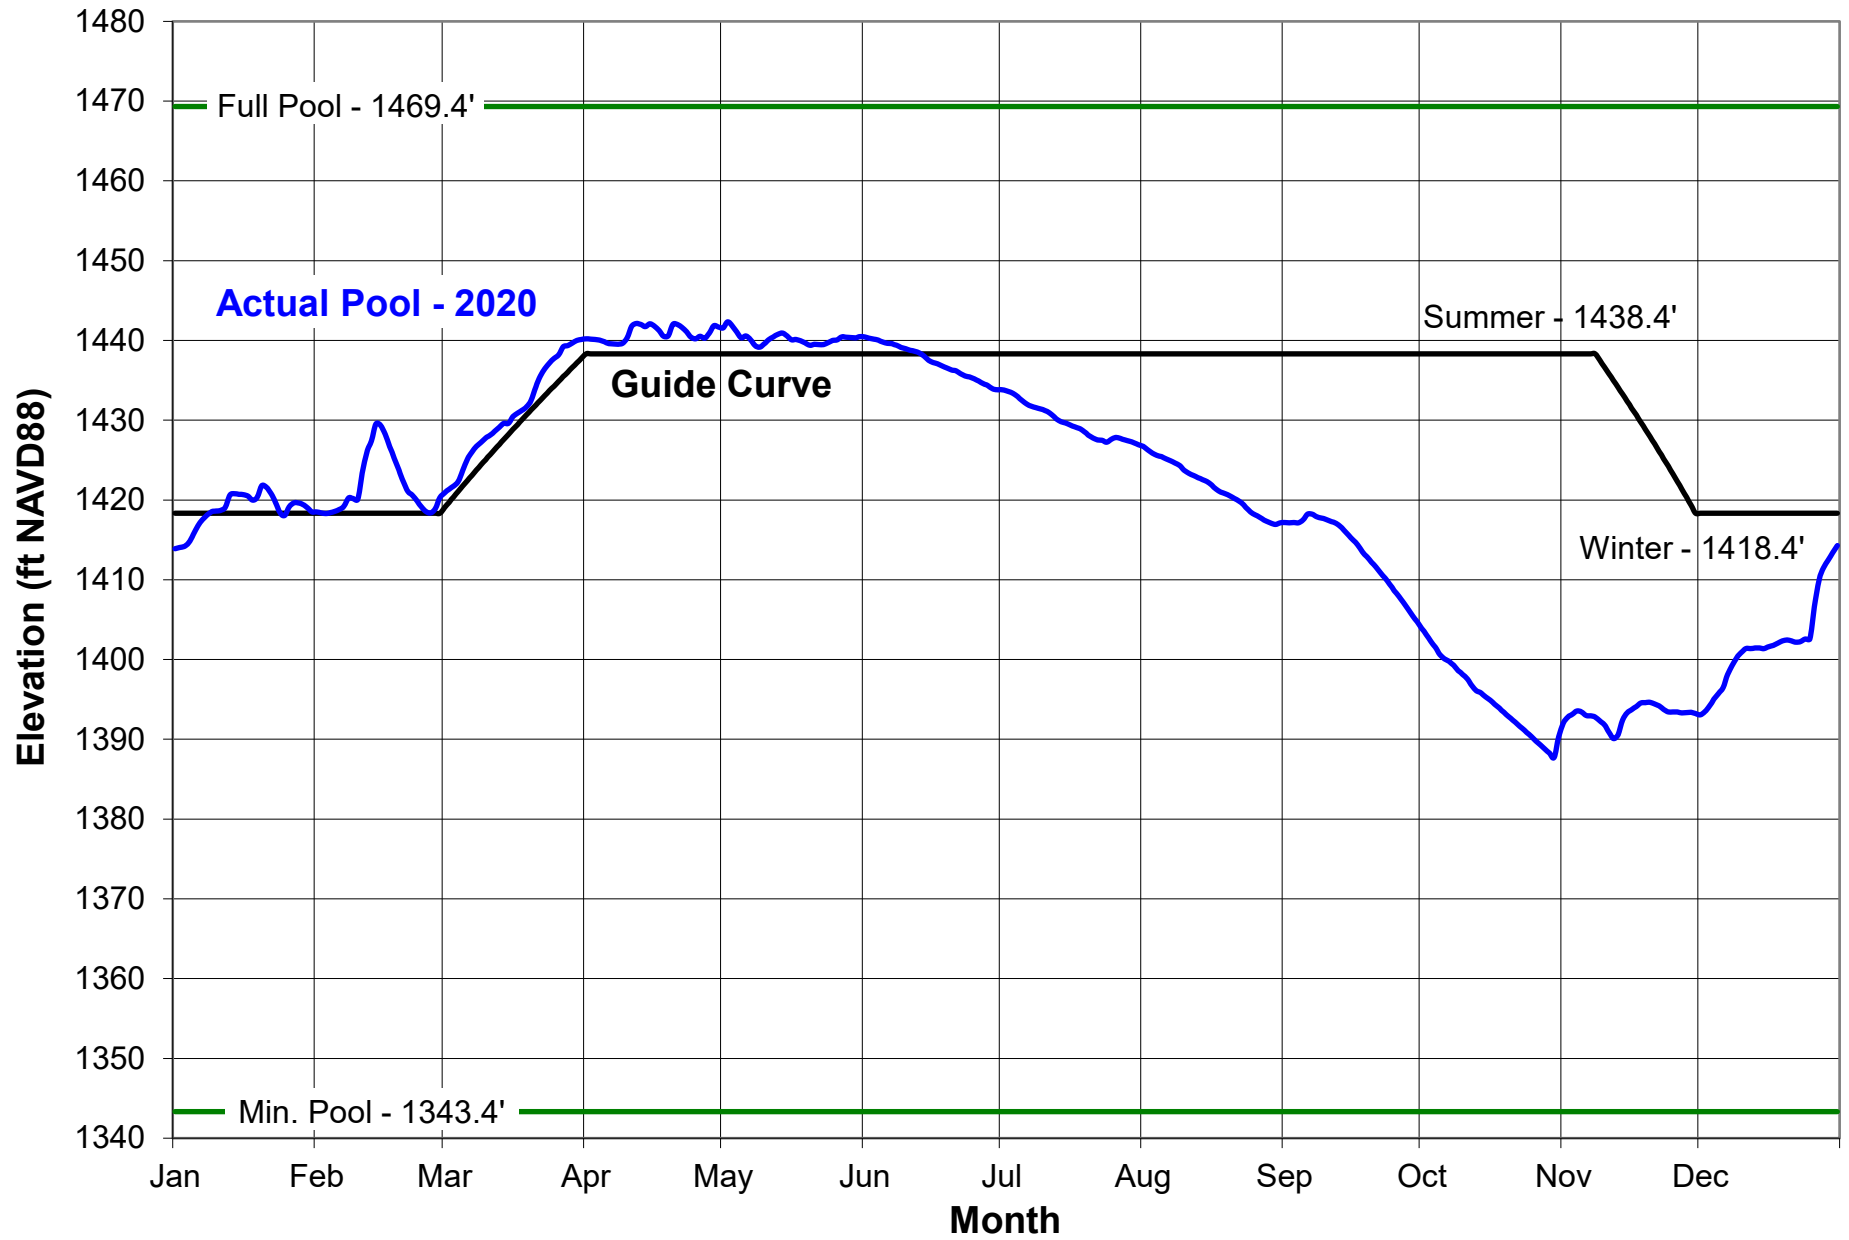

31-Dec-2020

East Branch Clarion River Lake

31-Dec-2020

East Branch Clarion River Lake

31-Dec-2020

Mahoning Creek Lake

31-Dec-2020

Crooked Creek Lake

31-Dec-2020

Conemaugh River Lake

31-Dec-2020

Loyalhanna Lake

31-Dec-2020

Stonewall Jackson Lake

31-Dec-2020

Tygart Lake

31-Dec-2020

Youghiogheny River Lake

31-Dec-2020

Michael J. Kirwan Dam and Reservoir

31-Dec-2020

Berlin Lake

31-Dec-2020

Lake Milton

31-Dec-2020

Mosquito Creek Lake

31-Dec-2020

Shenango River Lake