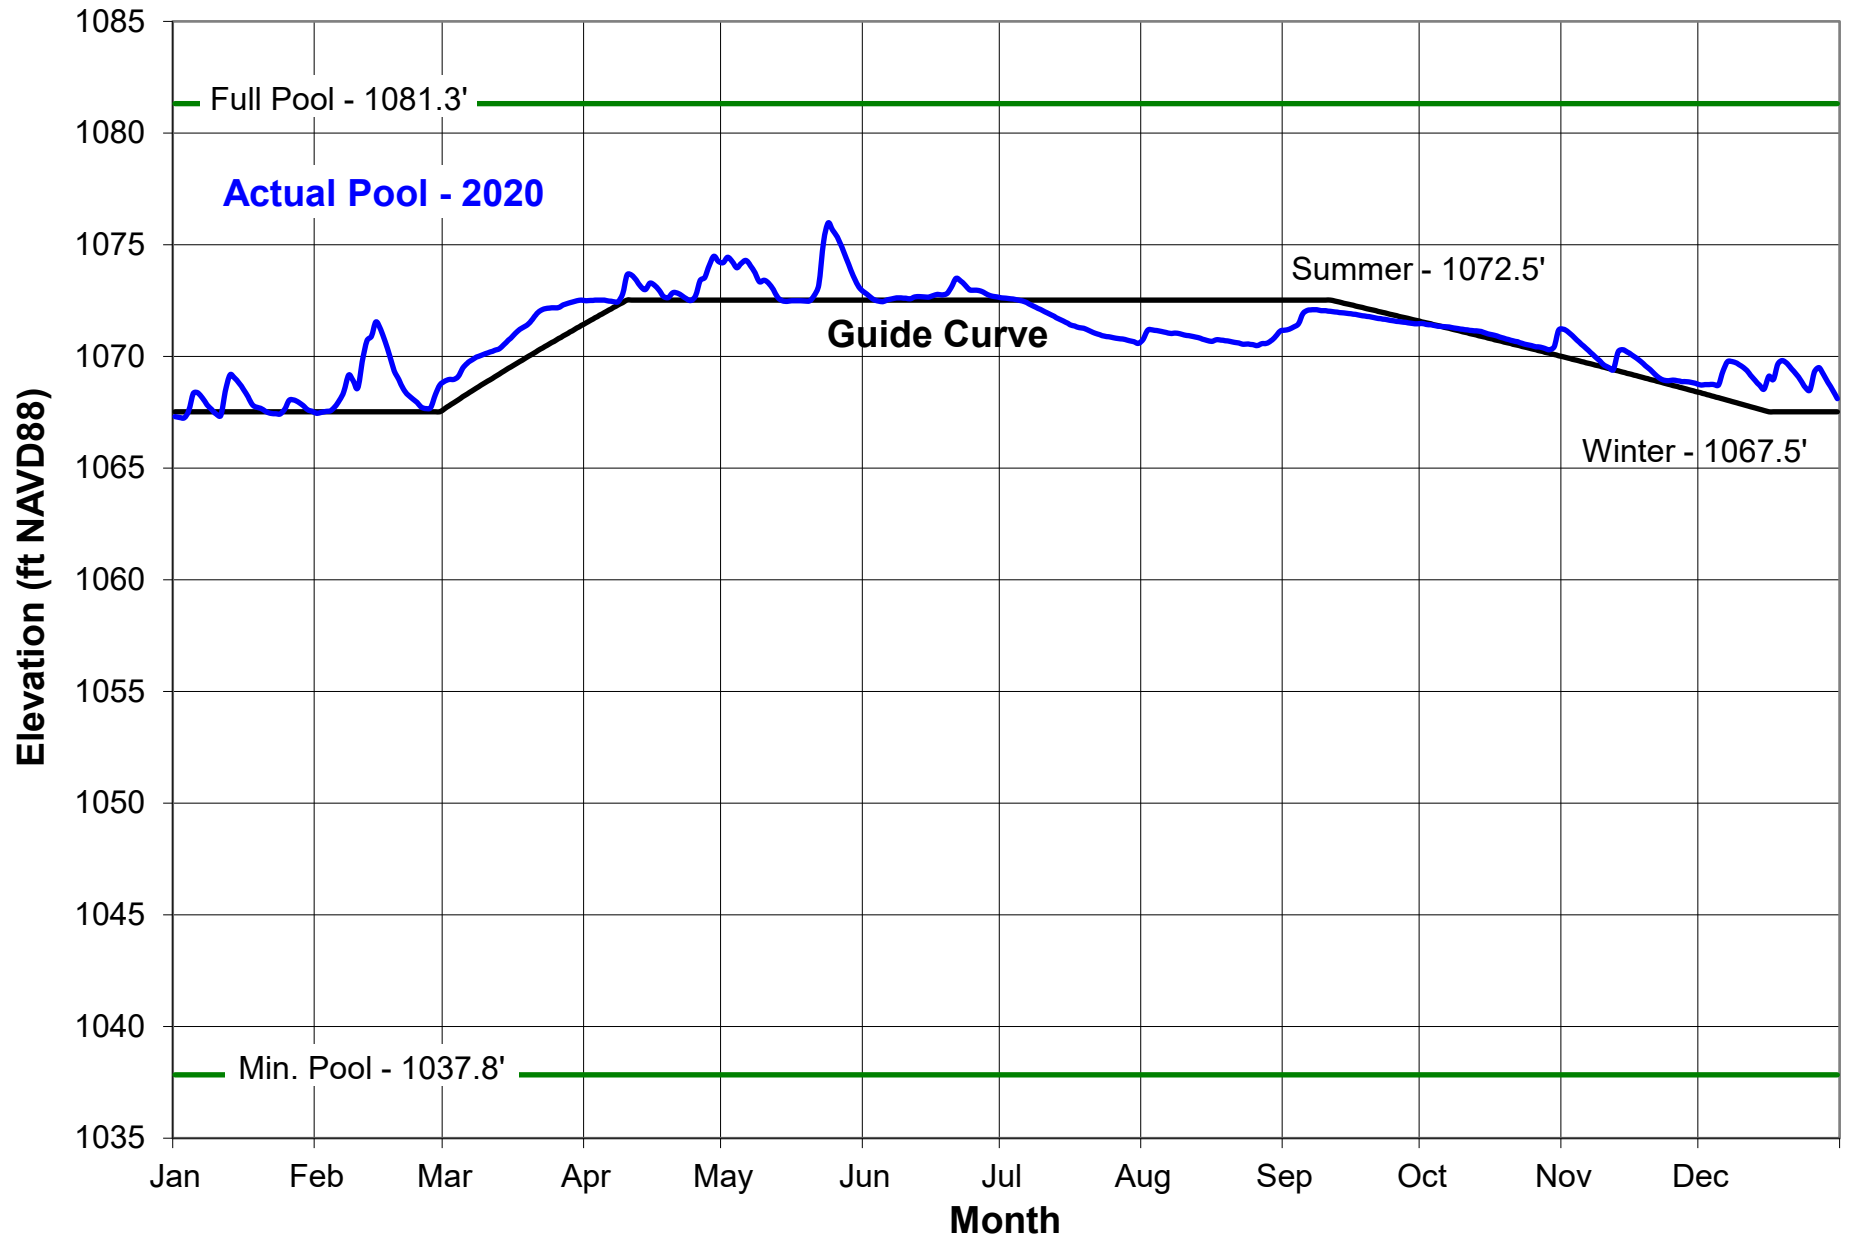

31-Dec-2020

East Branch Clarion River Lake

31-Dec-2020

East Branch Clarion River Lake

31-Dec-2020

Mahoning Creek Lake

31-Dec-2020

Crooked Creek Lake

31-Dec-2020

Conemaugh River Lake

31-Dec-2020

Loyalhanna Lake

31-Dec-2020

Stonewall Jackson Lake

31-Dec-2020

Tygart Lake

31-Dec-2020

Youghiogheny River Lake

31-Dec-2020

Michael J. Kirwan Dam and Reservoir

31-Dec-2020

Berlin Lake

31-Dec-2020

Lake Milton

31-Dec-2020

Mosquito Creek Lake

31-Dec-2020

Shenango River Lake