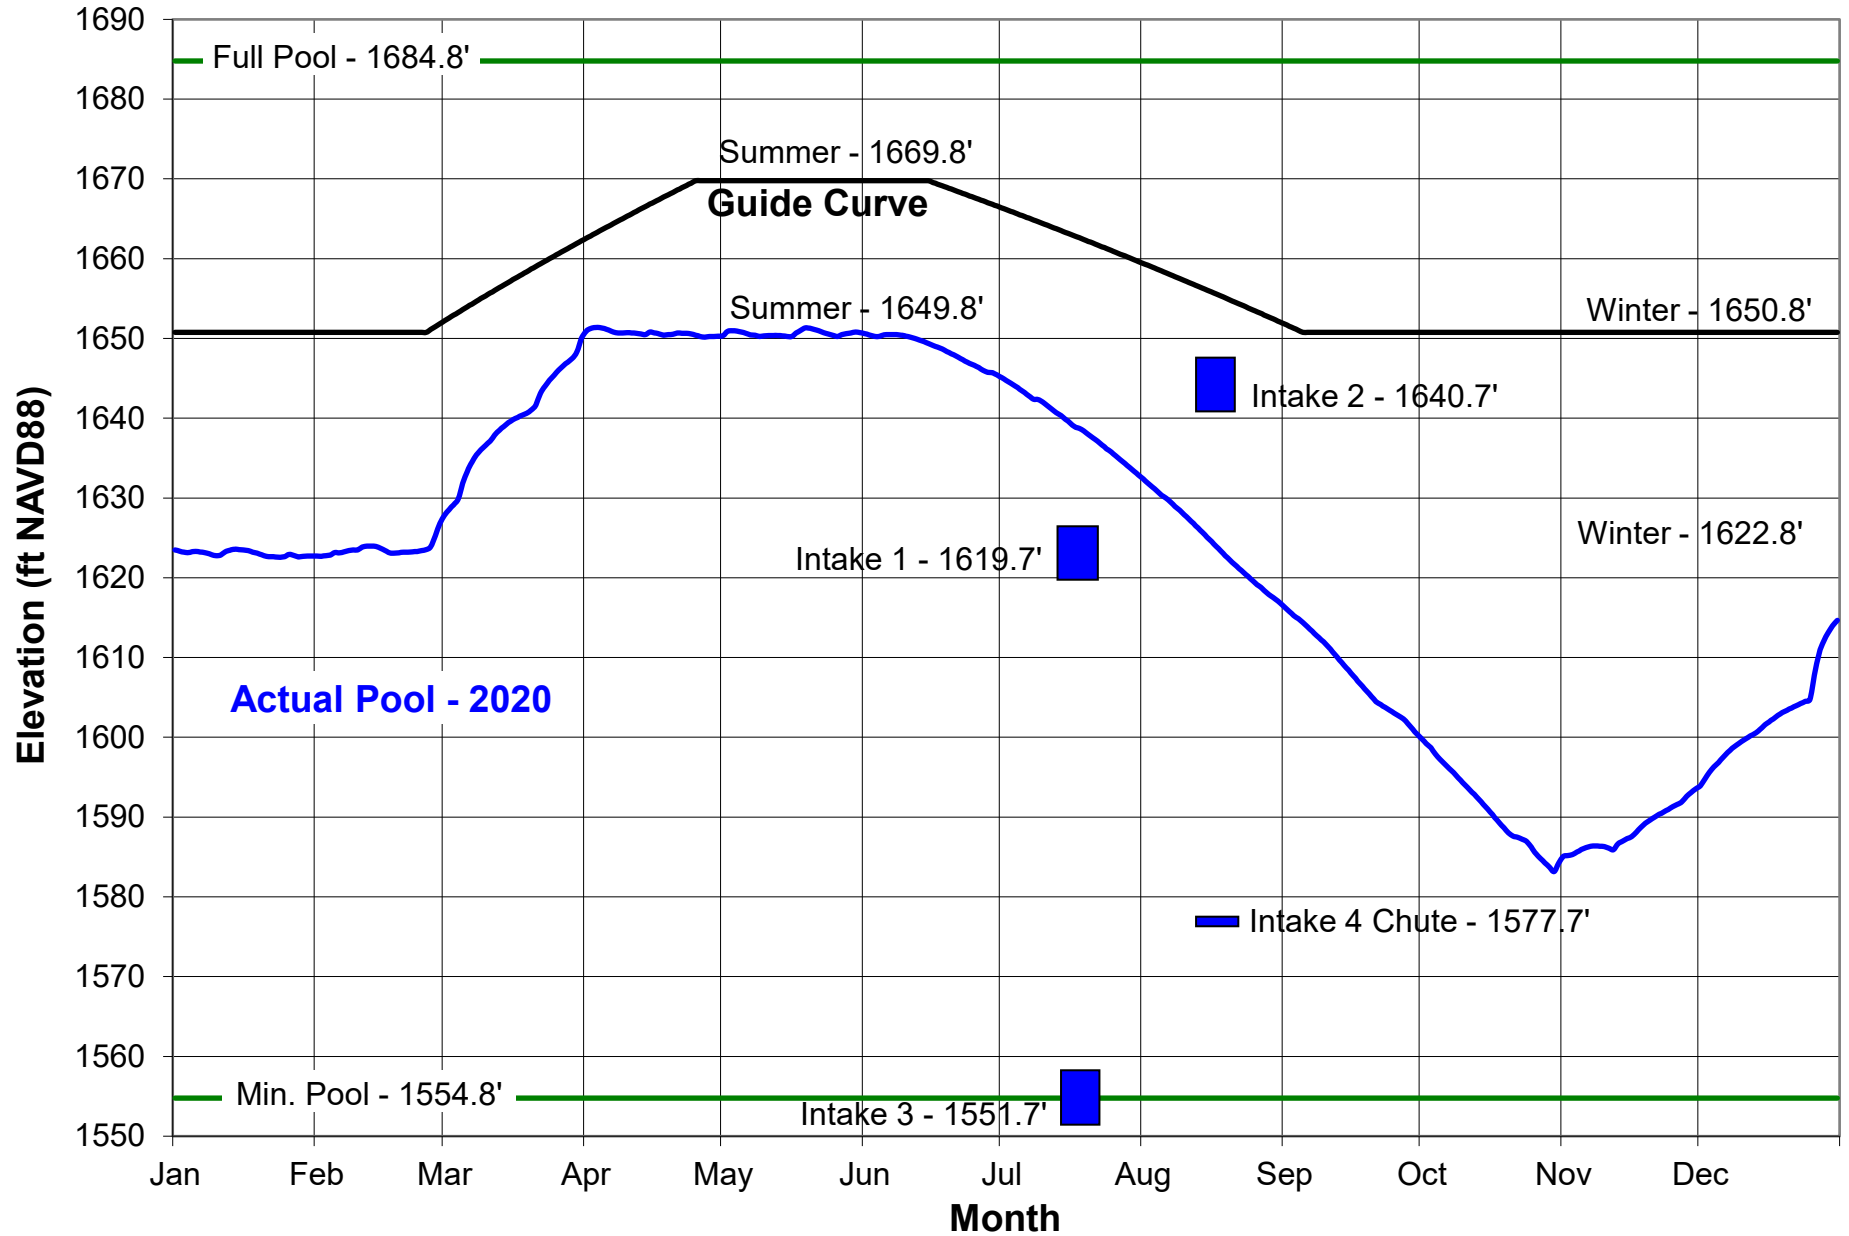

31-Dec-2020

Kinzua Dam and Allegheny Reservoir

31-Dec-2020

Tionesta Lake

31-Dec-2020

Union City Dam

31-Dec-2020

Woodcock Creek Lake

31-Dec-2020

East Branch Clarion River Lake

31-Dec-2020

East Branch Clarion River Lake

31-Dec-2020

Mahoning Creek Lake

31-Dec-2020

Crooked Creek Lake

31-Dec-2020

Conemaugh River Lake

31-Dec-2020

Loyalhanna Lake

31-Dec-2020

Stonewall Jackson Lake

31-Dec-2020

Tygart Lake

31-Dec-2020

Mosquito Creek Lake

31-Dec-2020

Shenango River Lake