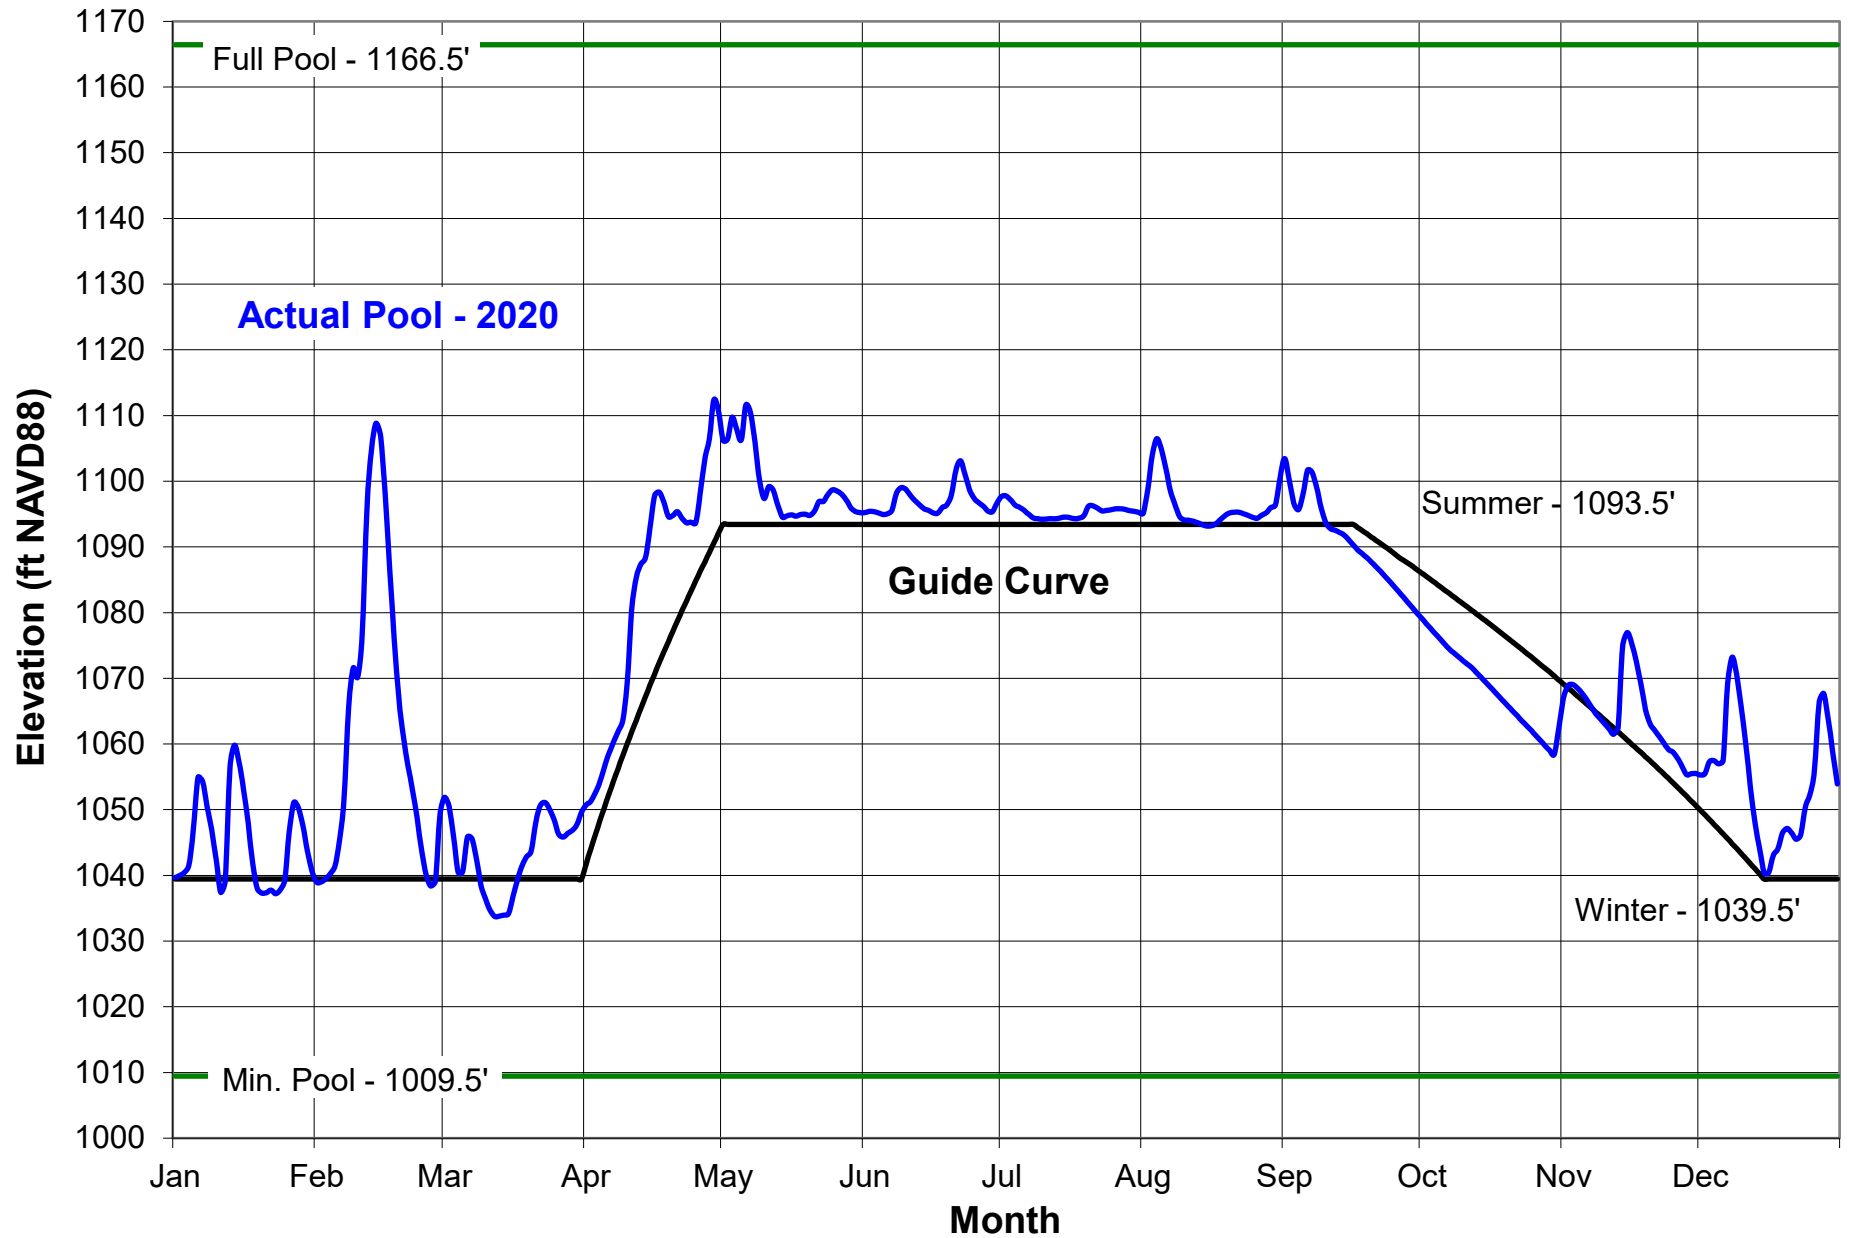

31-Dec-2020

East Branch Clarion River Lake

31-Dec-2020

East Branch Clarion River Lake

31-Dec-2020

Mahoning Creek Lake

31-Dec-2020

Crooked Creek Lake

31-Dec-2020

Conemaugh River Lake

31-Dec-2020

Loyalhanna Lake

31-Dec-2020

Stonewall Jackson Lake

31-Dec-2020

Tygart Lake

31-Dec-2020

Youghiogheny River Lake

31-Dec-2020

Michael J. Kirwan Dam and Reservoir

31-Dec-2020

Berlin Lake

31-Dec-2020

Lake Milton

31-Dec-2020

Mosquito Creek Lake

31-Dec-2020

Shenango River Lake