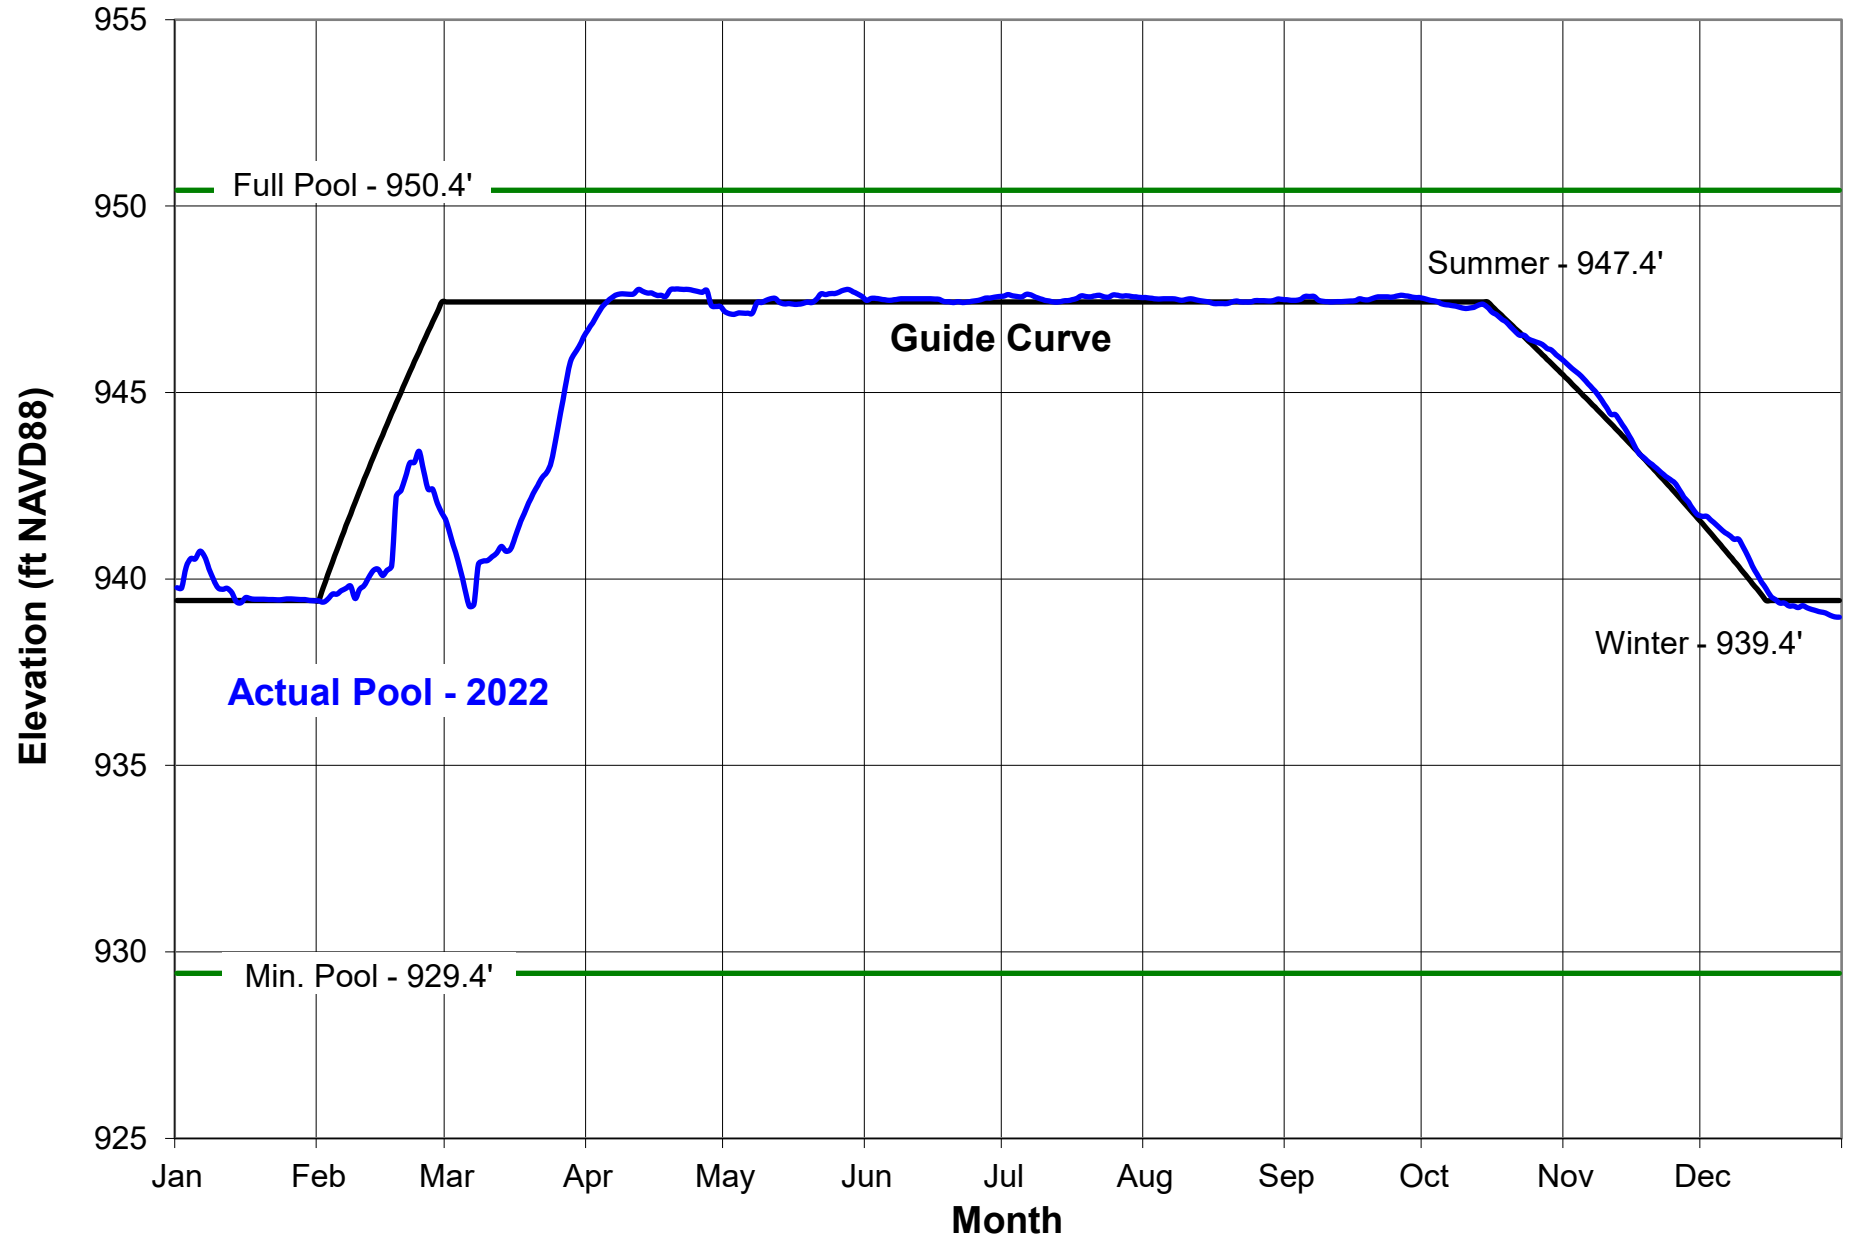

# Youghiogheny River Lake

31-Dec-2022

# Michael J. Kirwan Dam and Reservoir

31-Dec-2022

# Berlin Lake

31-Dec-2022

# Lake Milton

31-Dec-2022