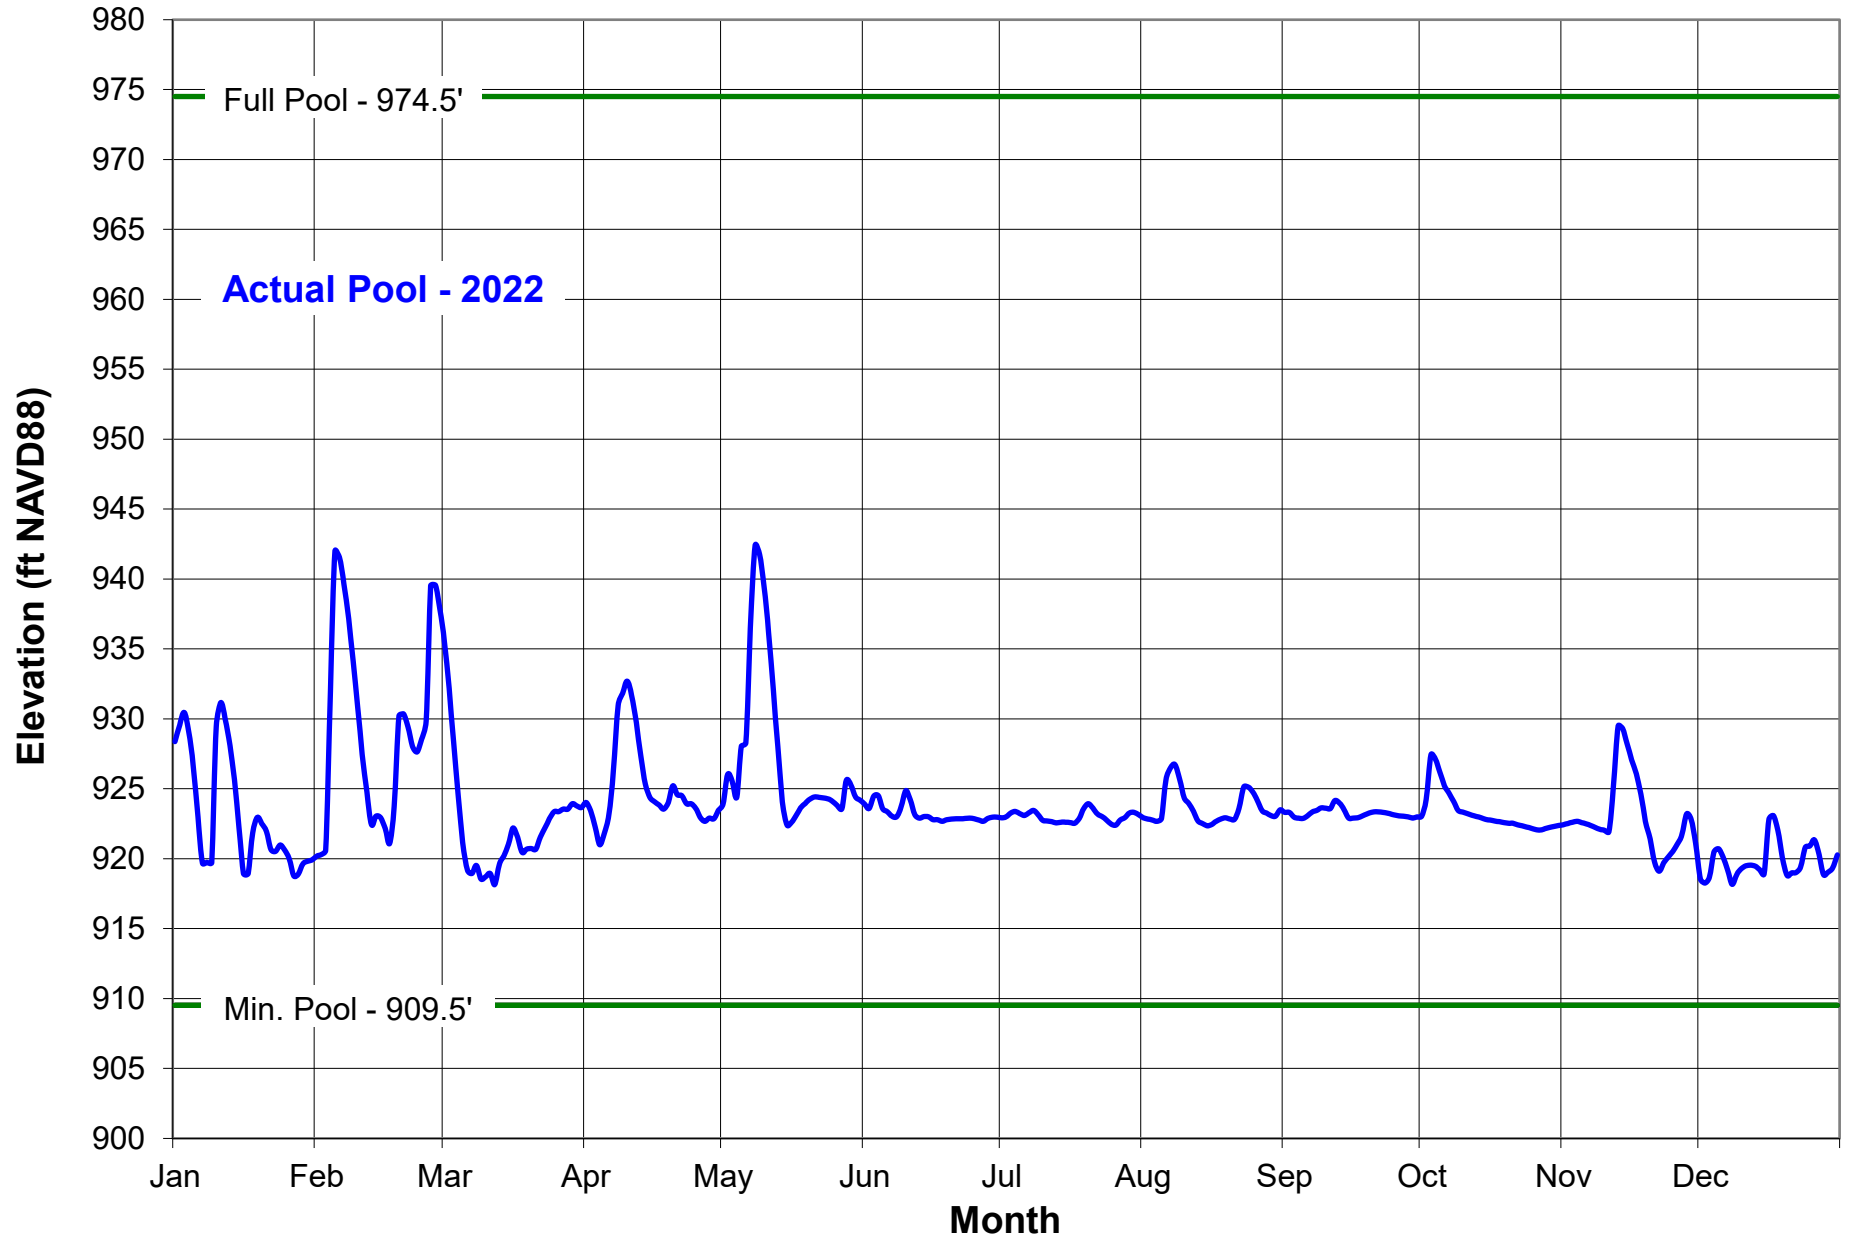

31-Dec-2022

Loyalhanna Lake