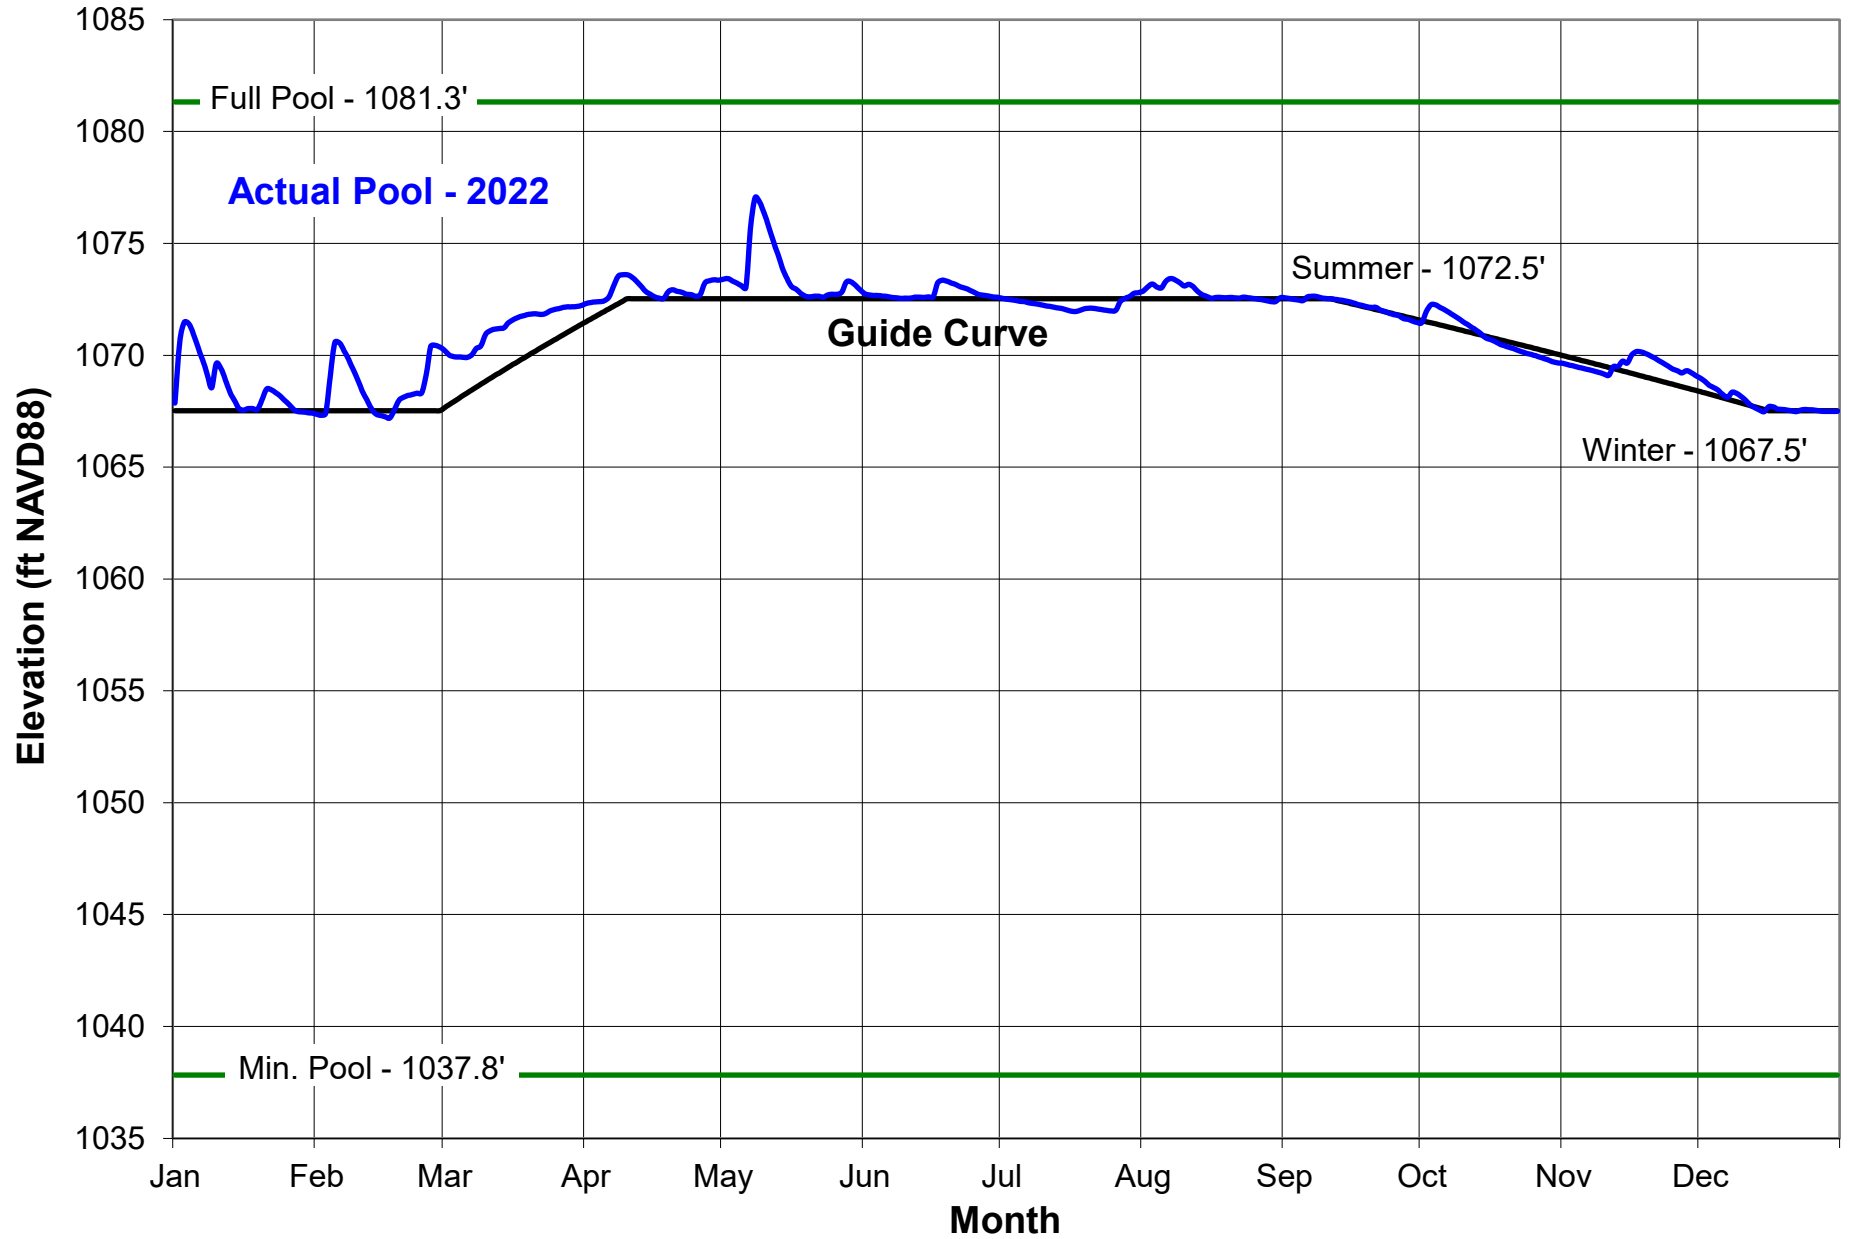

31-Dec-2022

Stonewall Jackson Lake