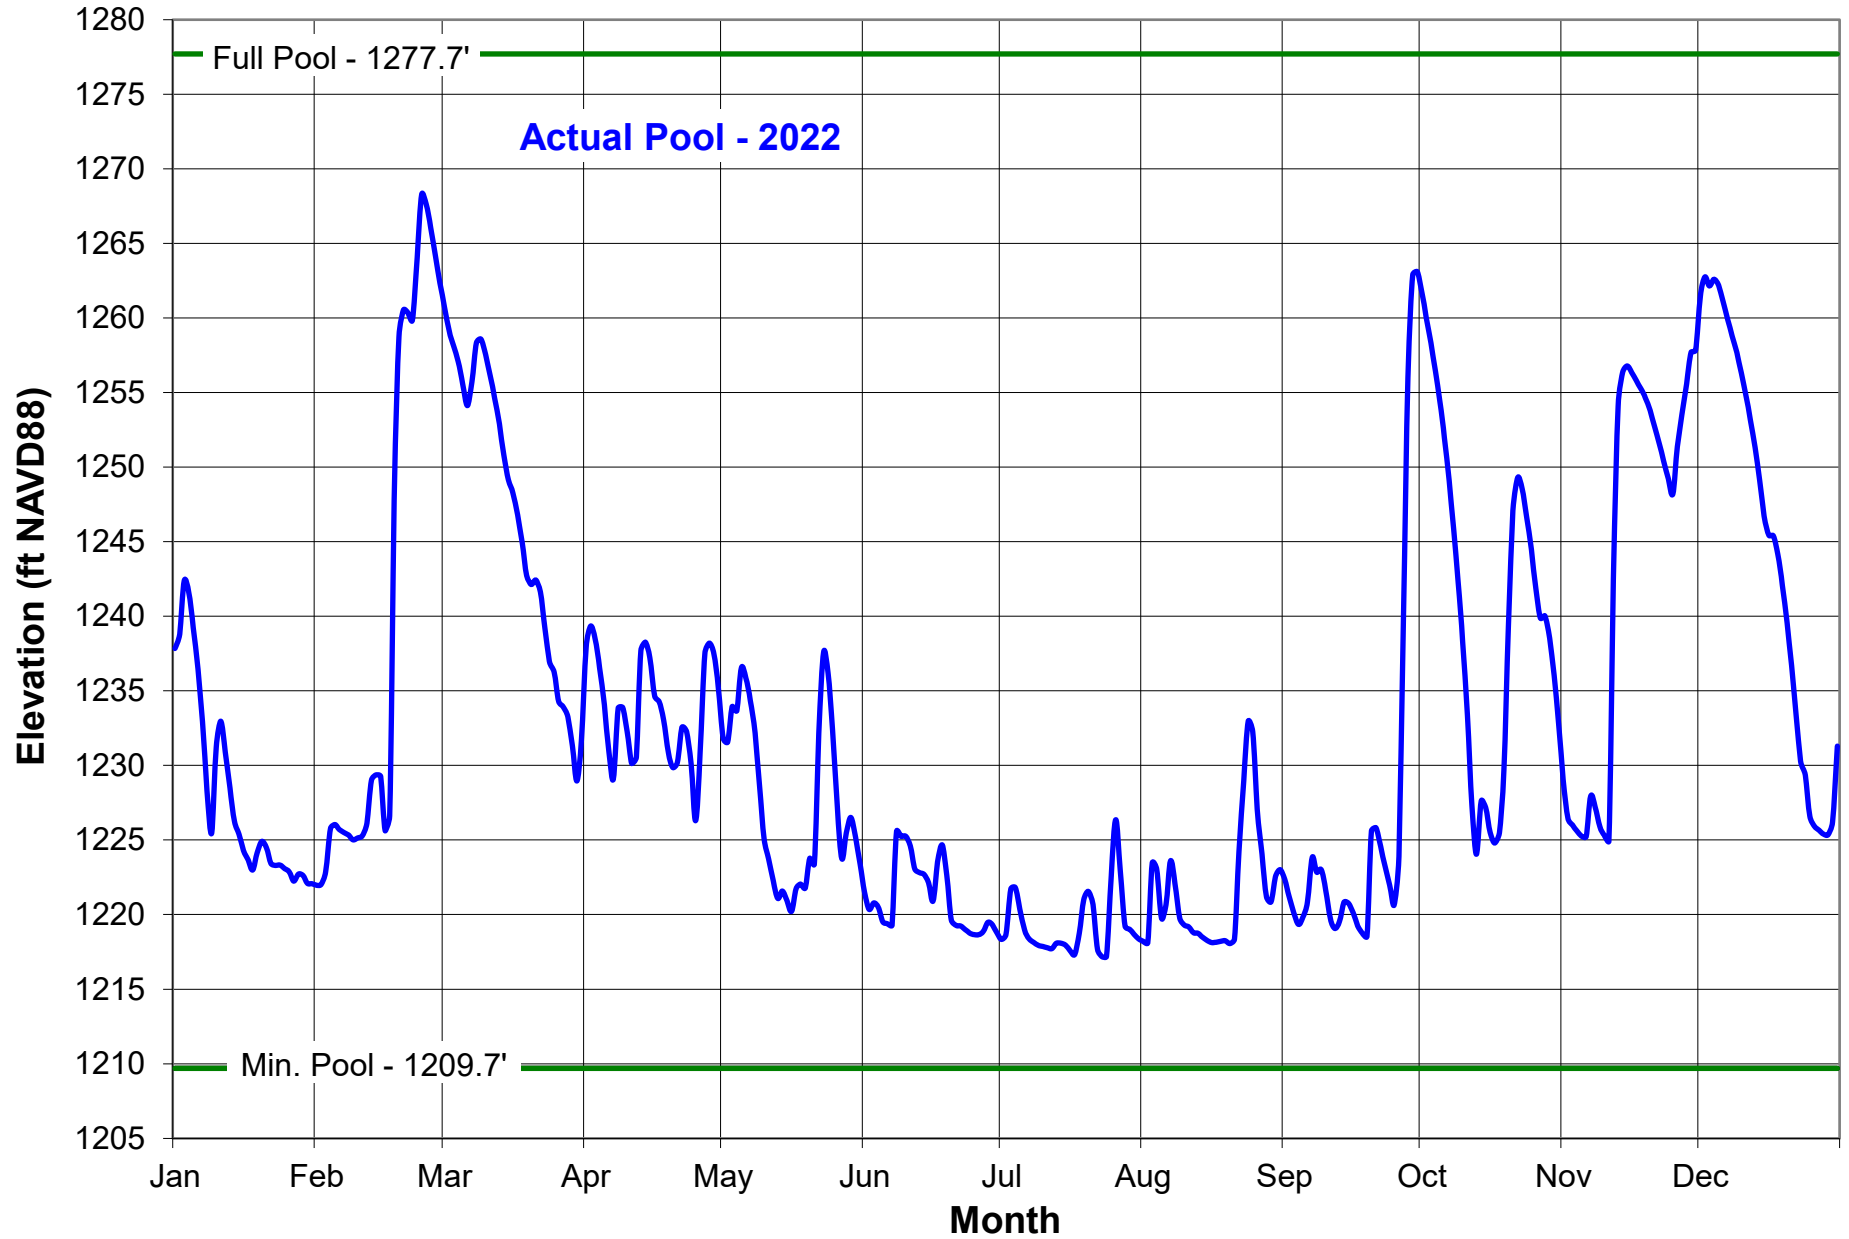

31-Dec-2022

Union City Dam