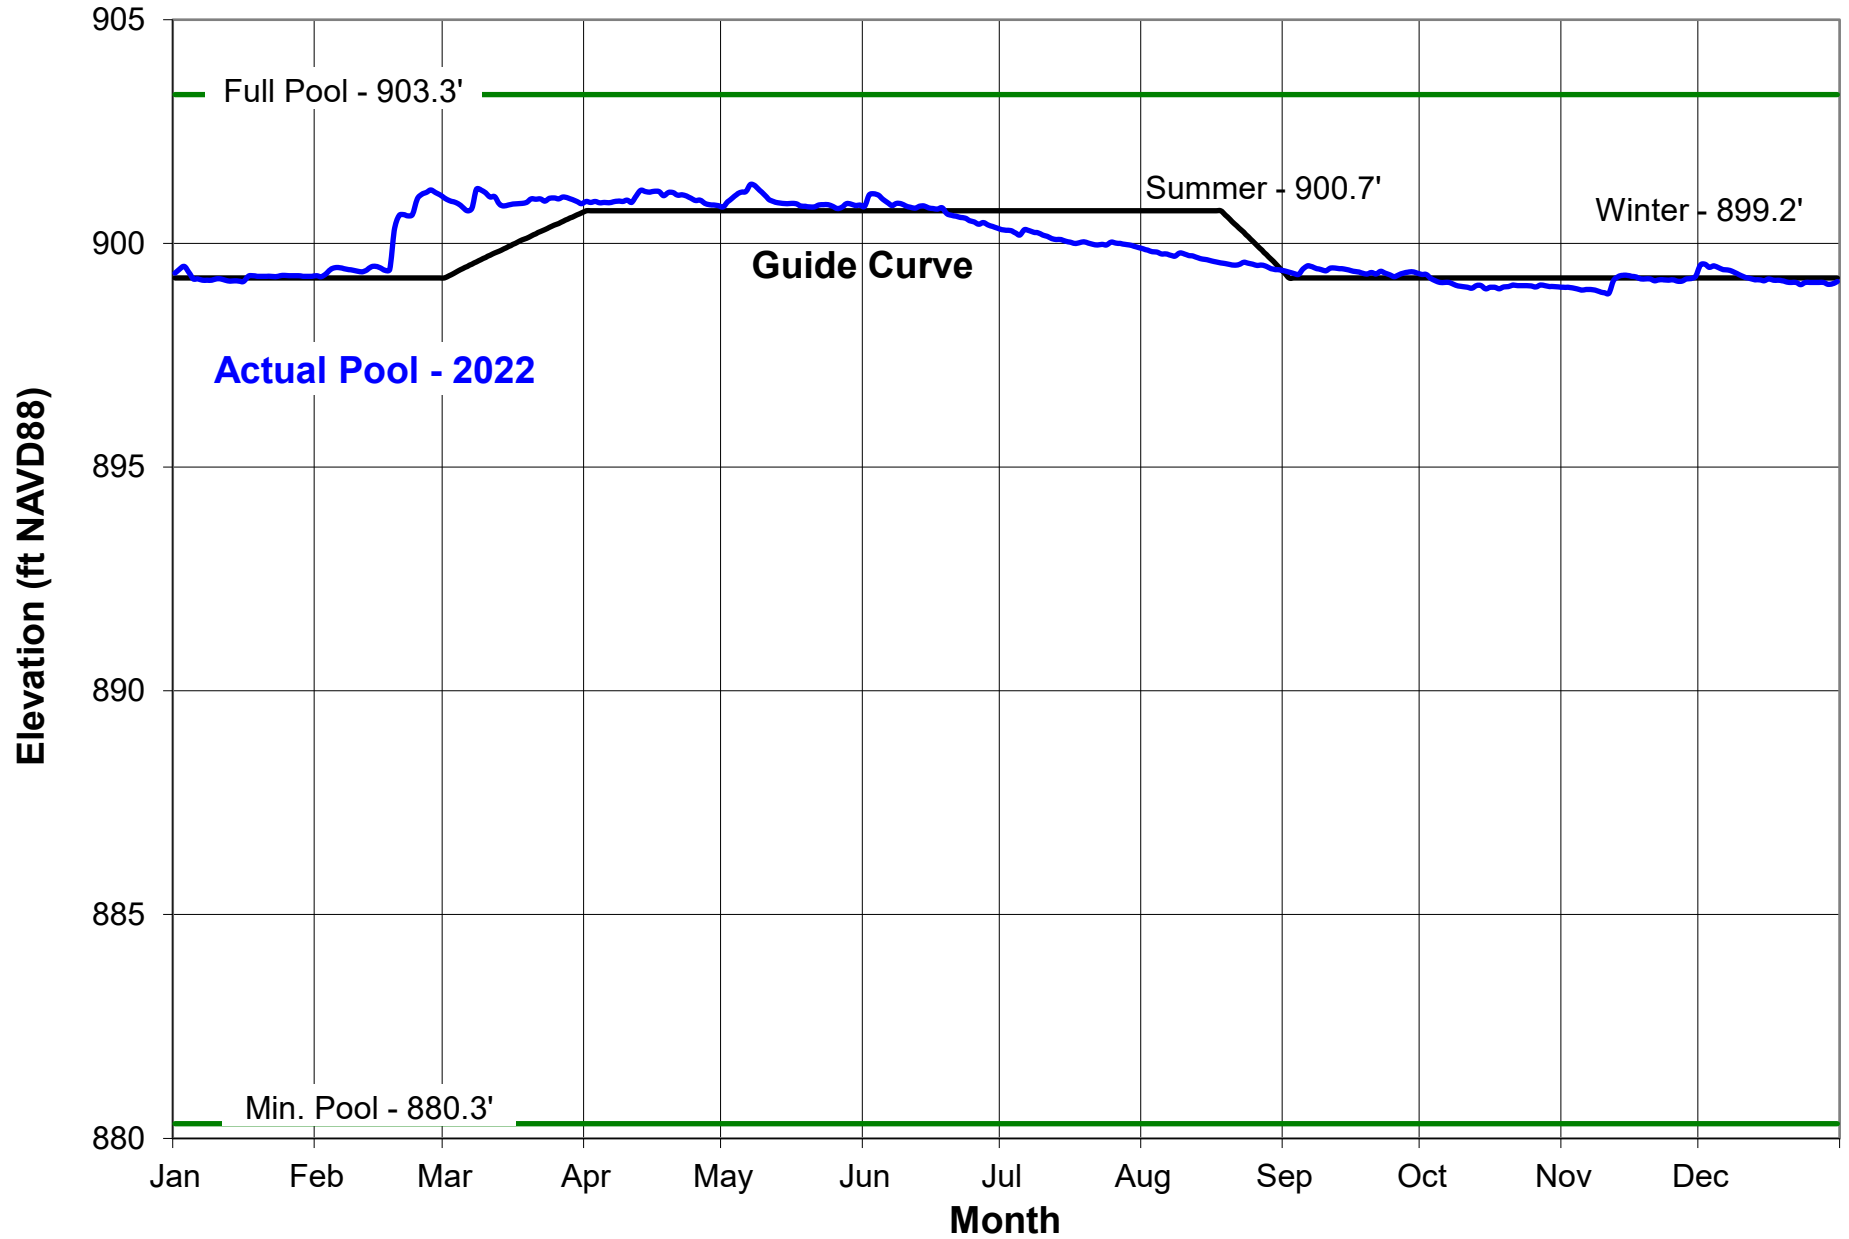

# Michael J. Kirwan Dam and Reservoir

31-Dec-2022

# Berlin Lake

31-Dec-2022

# Lake Milton

31-Dec-2022

# Mosquito Creek Lake

31-Dec-2022