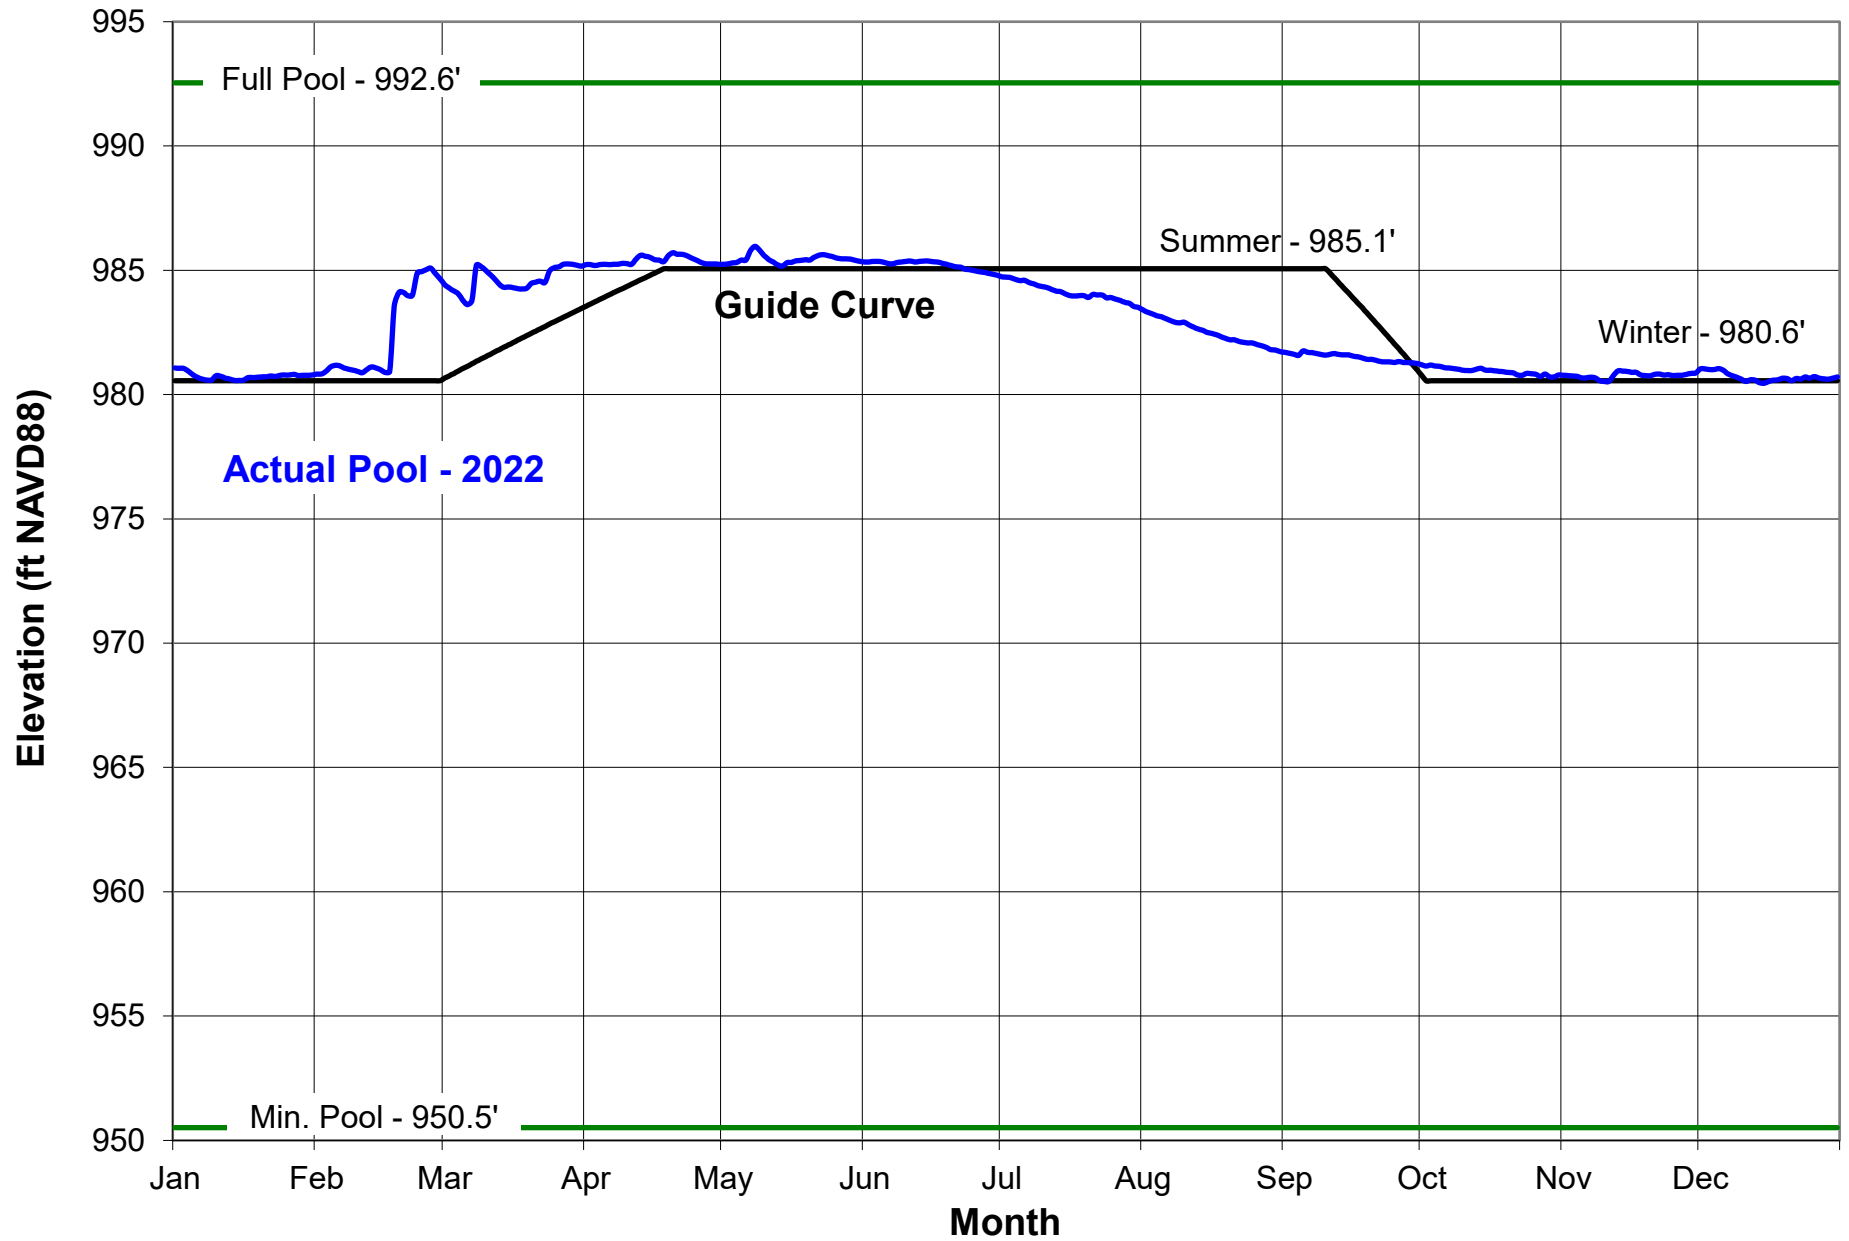

31-Dec-2022

Michael J. Kirwan Dam and Reservoir