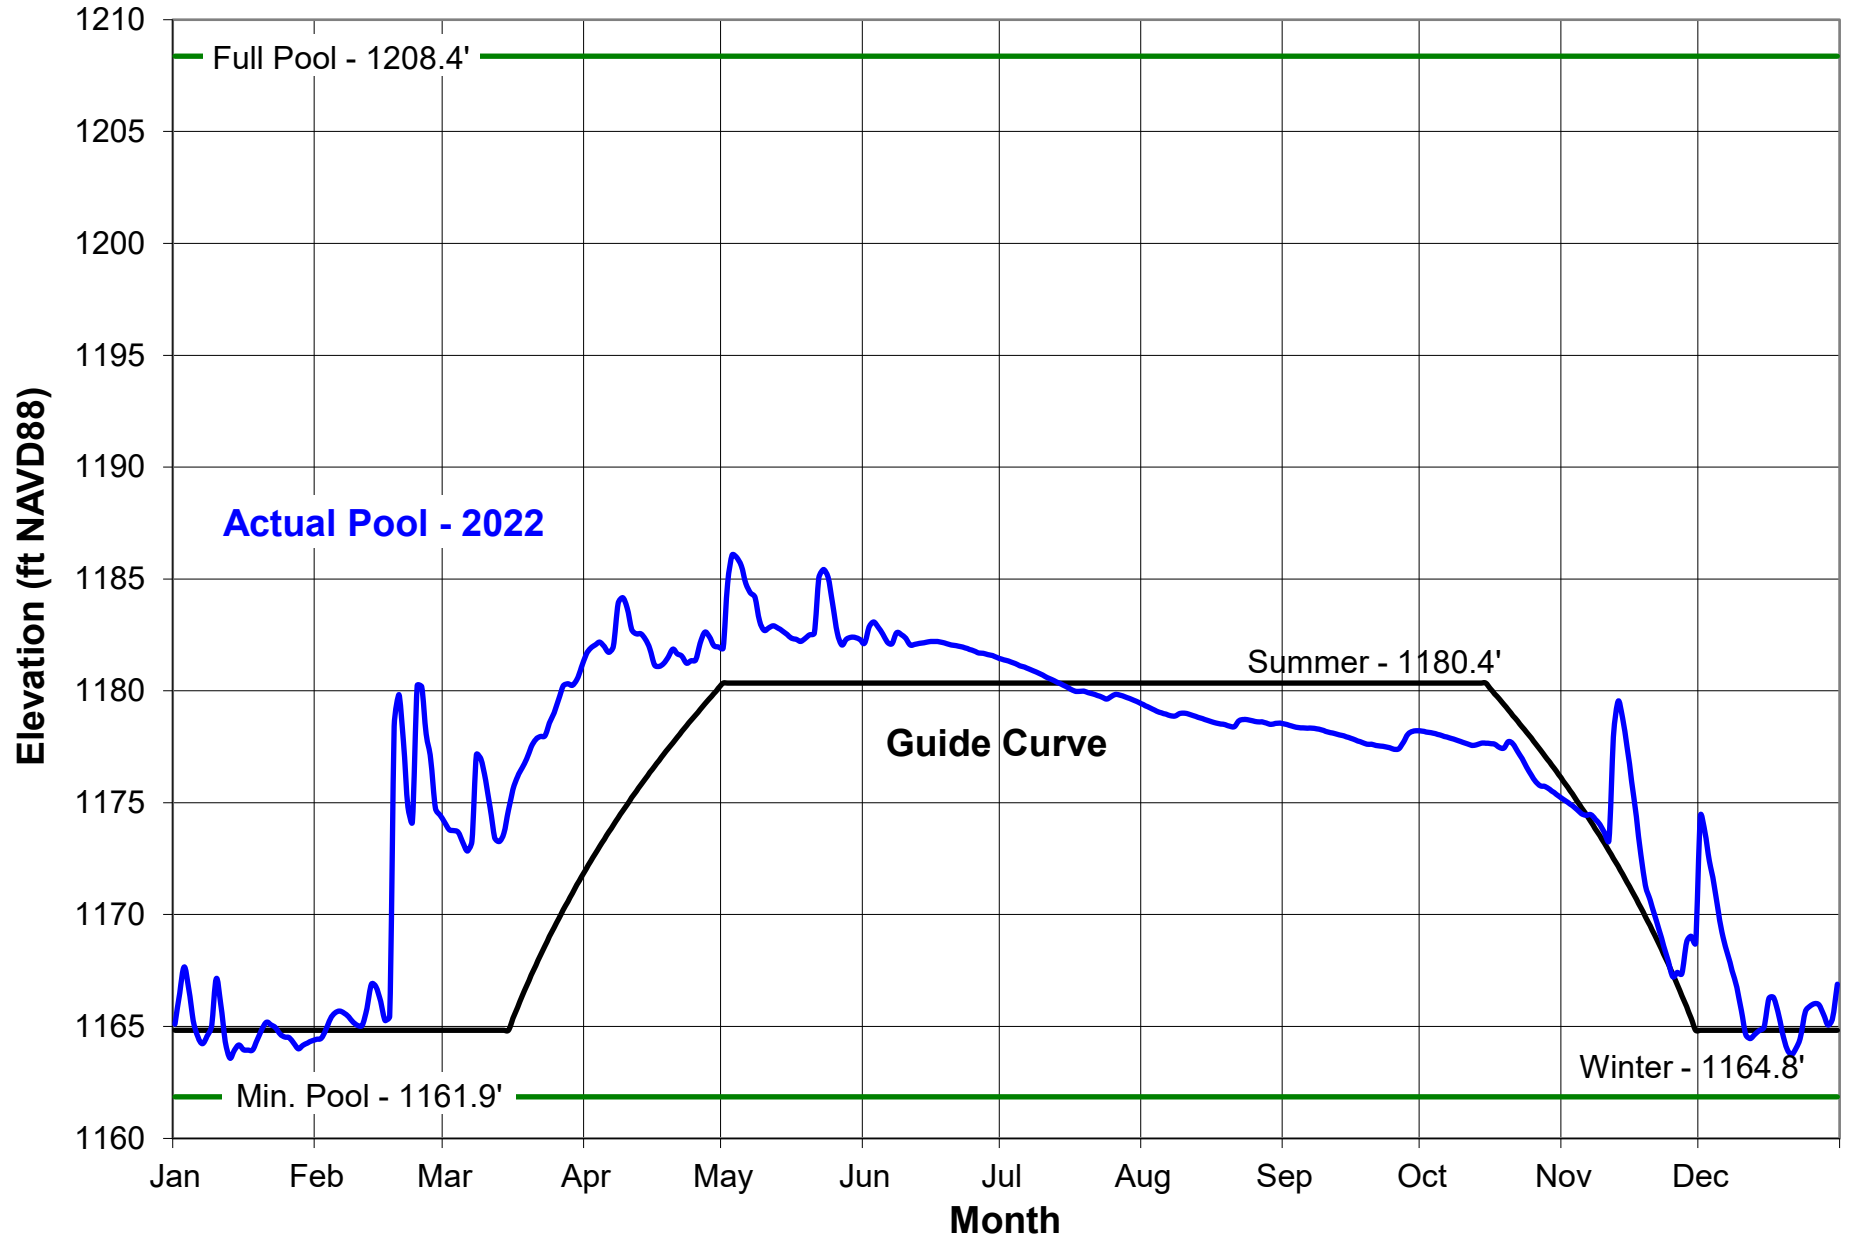

# Kinzua Dam and Allegheny Reservoir

31-Dec-2022

# Tionesta Lake

31-Dec-2022

# Union City Dam

31-Dec-2022

# Woodcock Creek Lake

31-Dec-2022