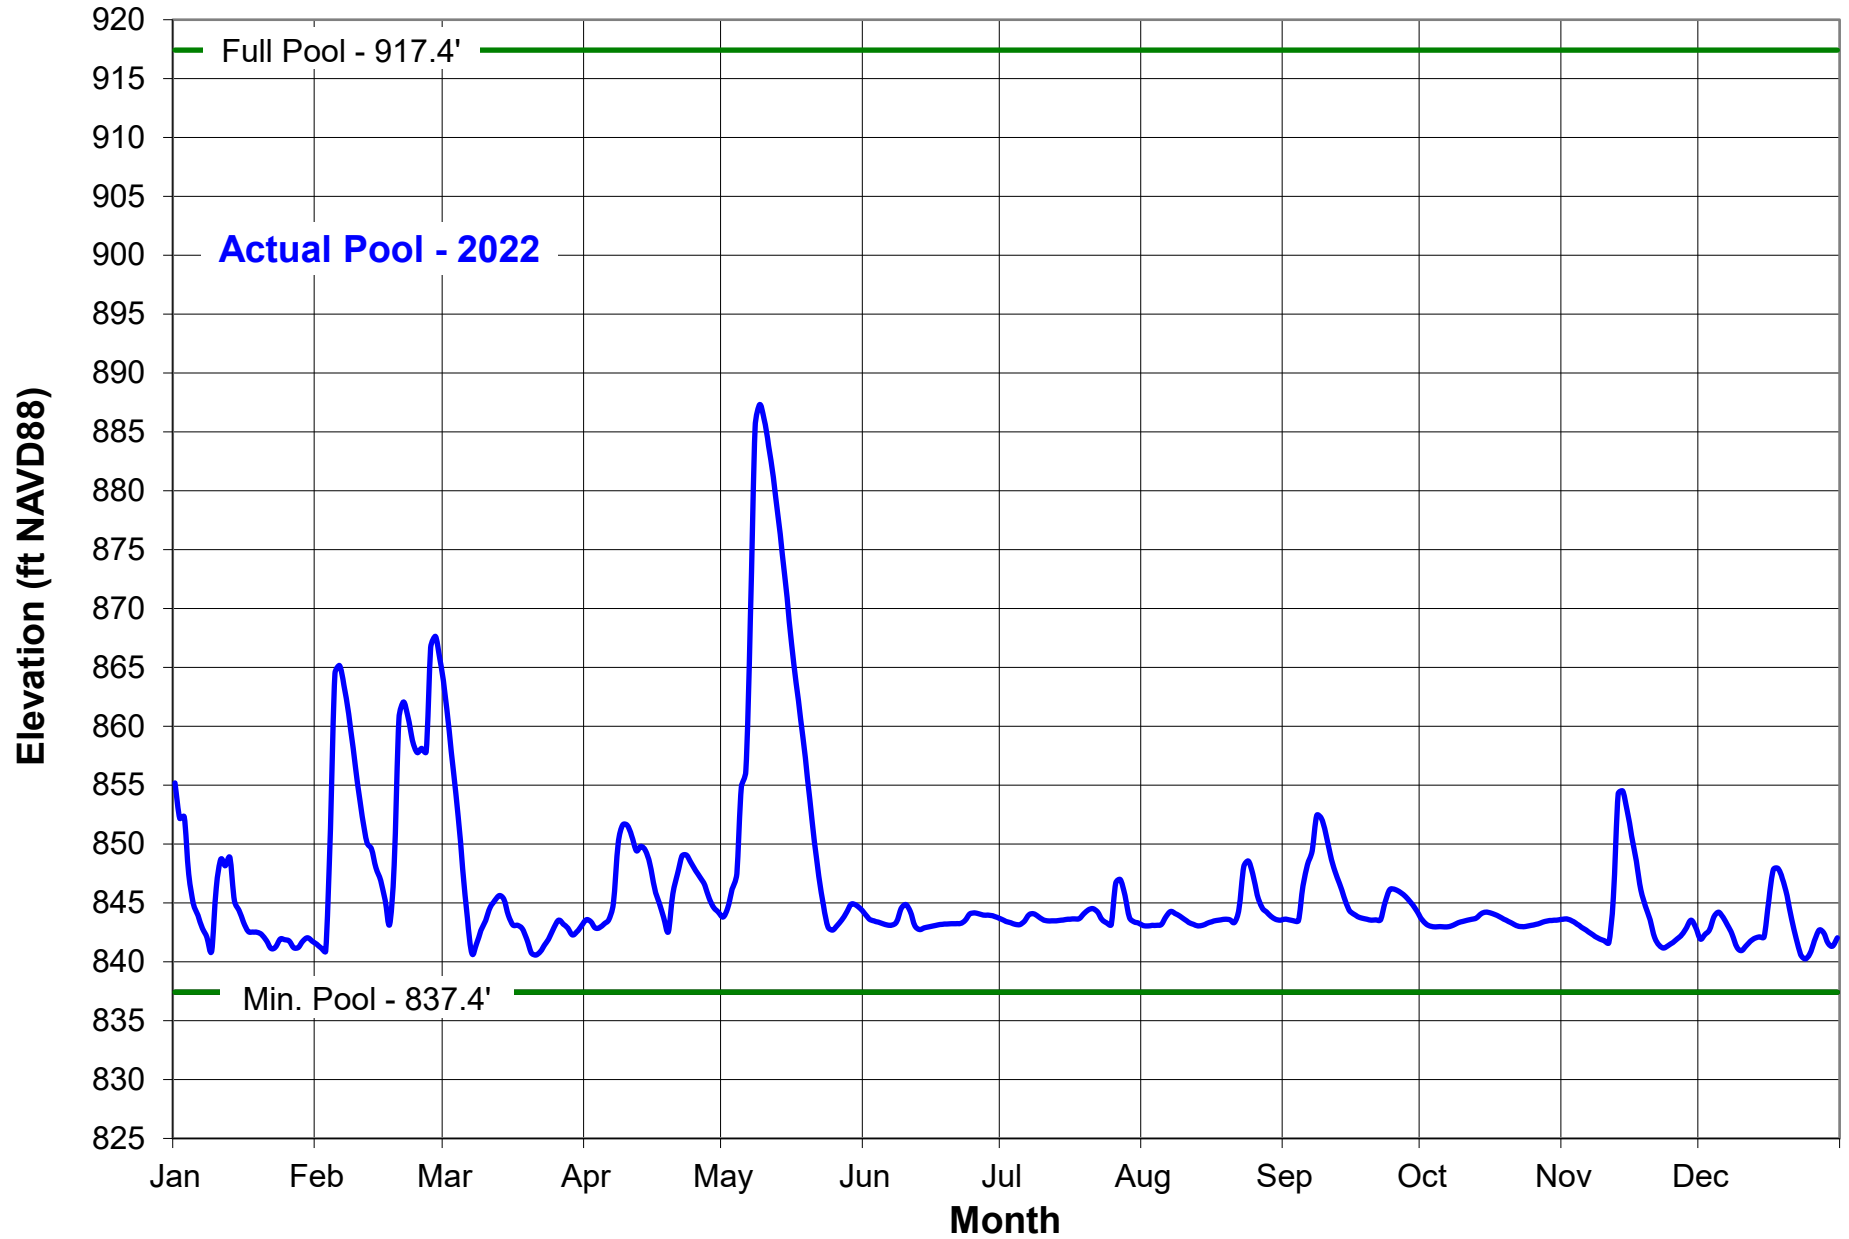

31-Dec-2022

Crooked Creek Lake