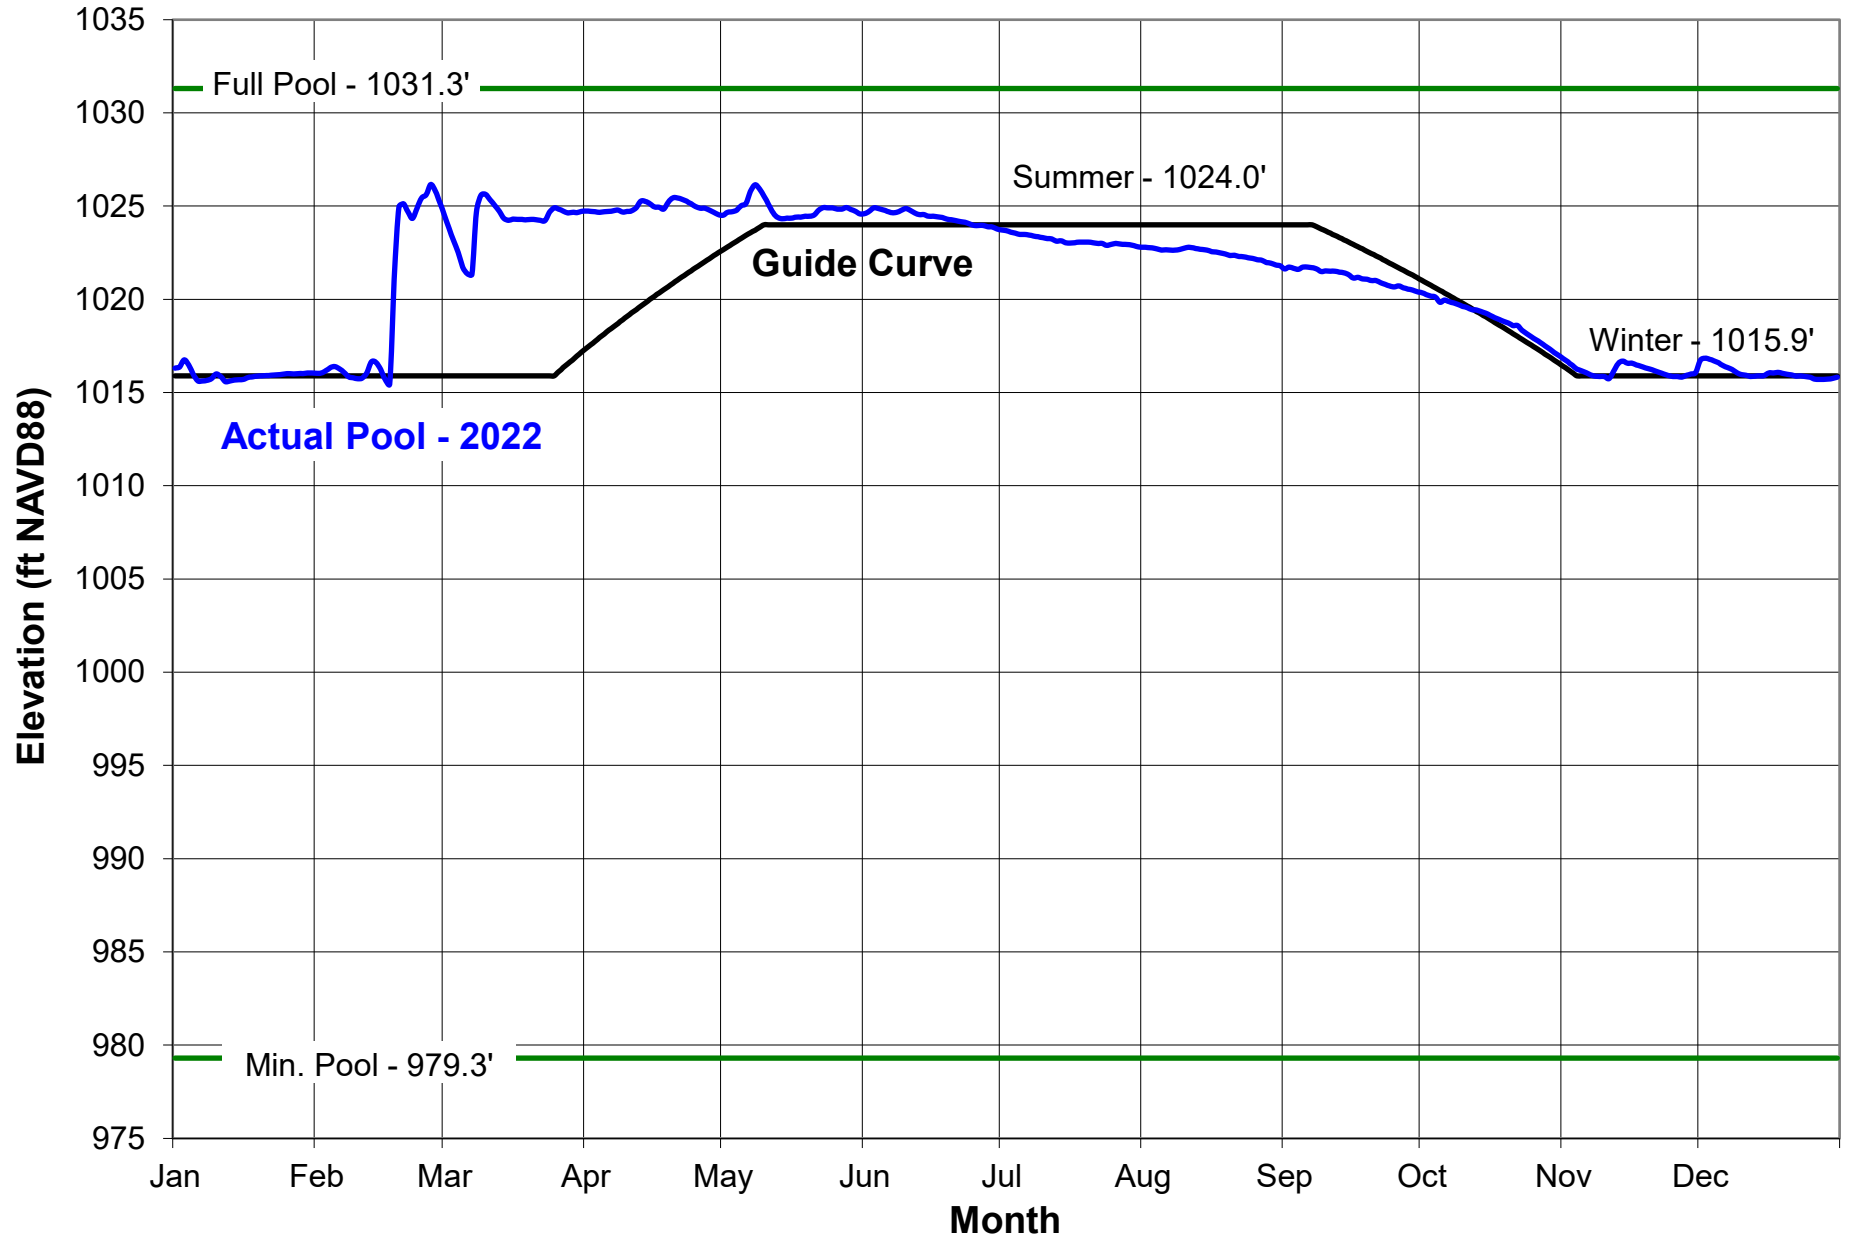

# Tygart Lake

31-Dec-2022

# Youghiogheny River Lake

31-Dec-2022

# Michael J. Kirwan Dam and Reservoir

31-Dec-2022

# Berlin Lake

31-Dec-2022