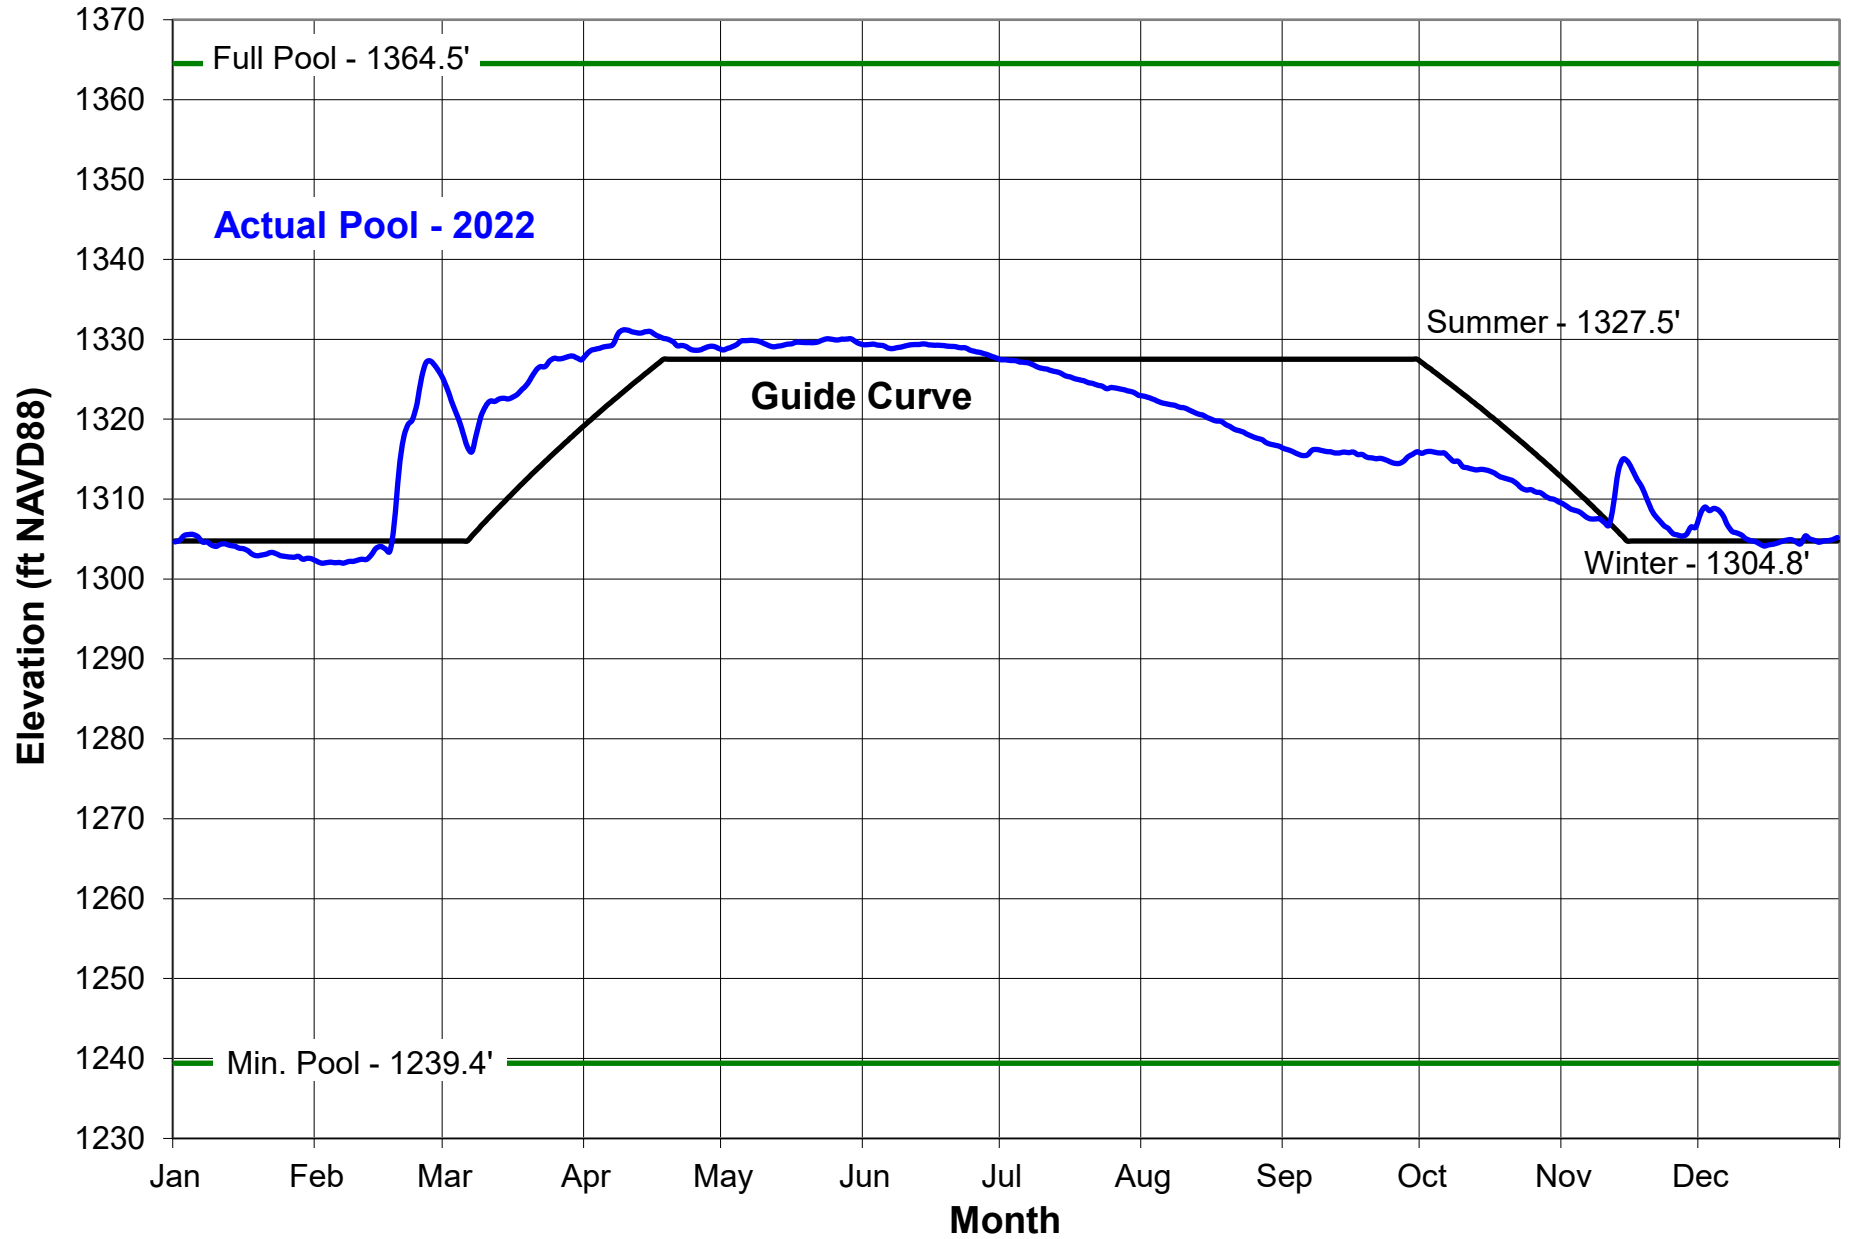

# Kinzua Dam and Allegheny Reservoir

31-Dec-2022

# Tionesta Lake

31-Dec-2022