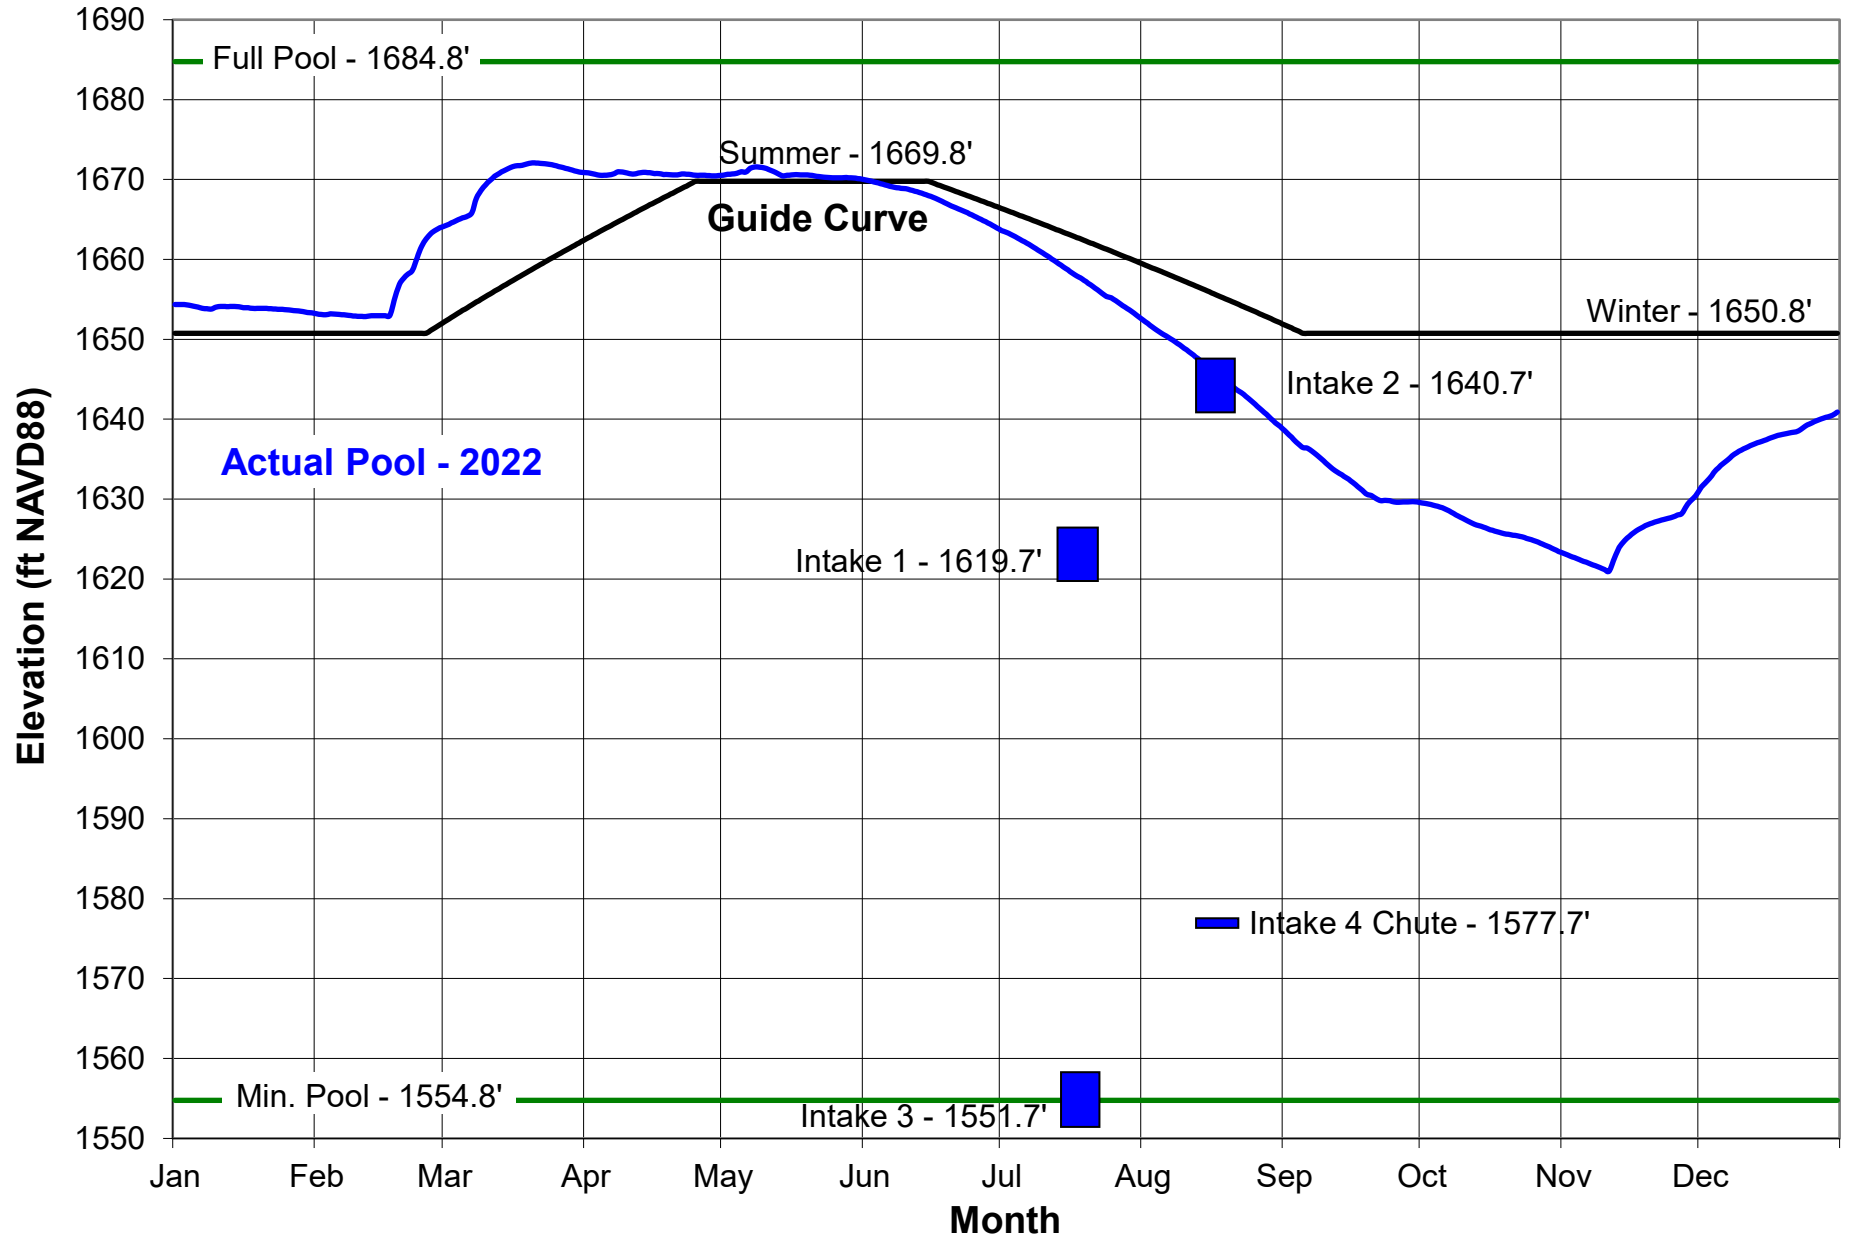

# Tionesta Lake

31-Dec-2022

# Union City Dam

31-Dec-2022

# Woodcock Creek Lake

31-Dec-2022

# East Branch Clarion River Lake

31-Dec-2022