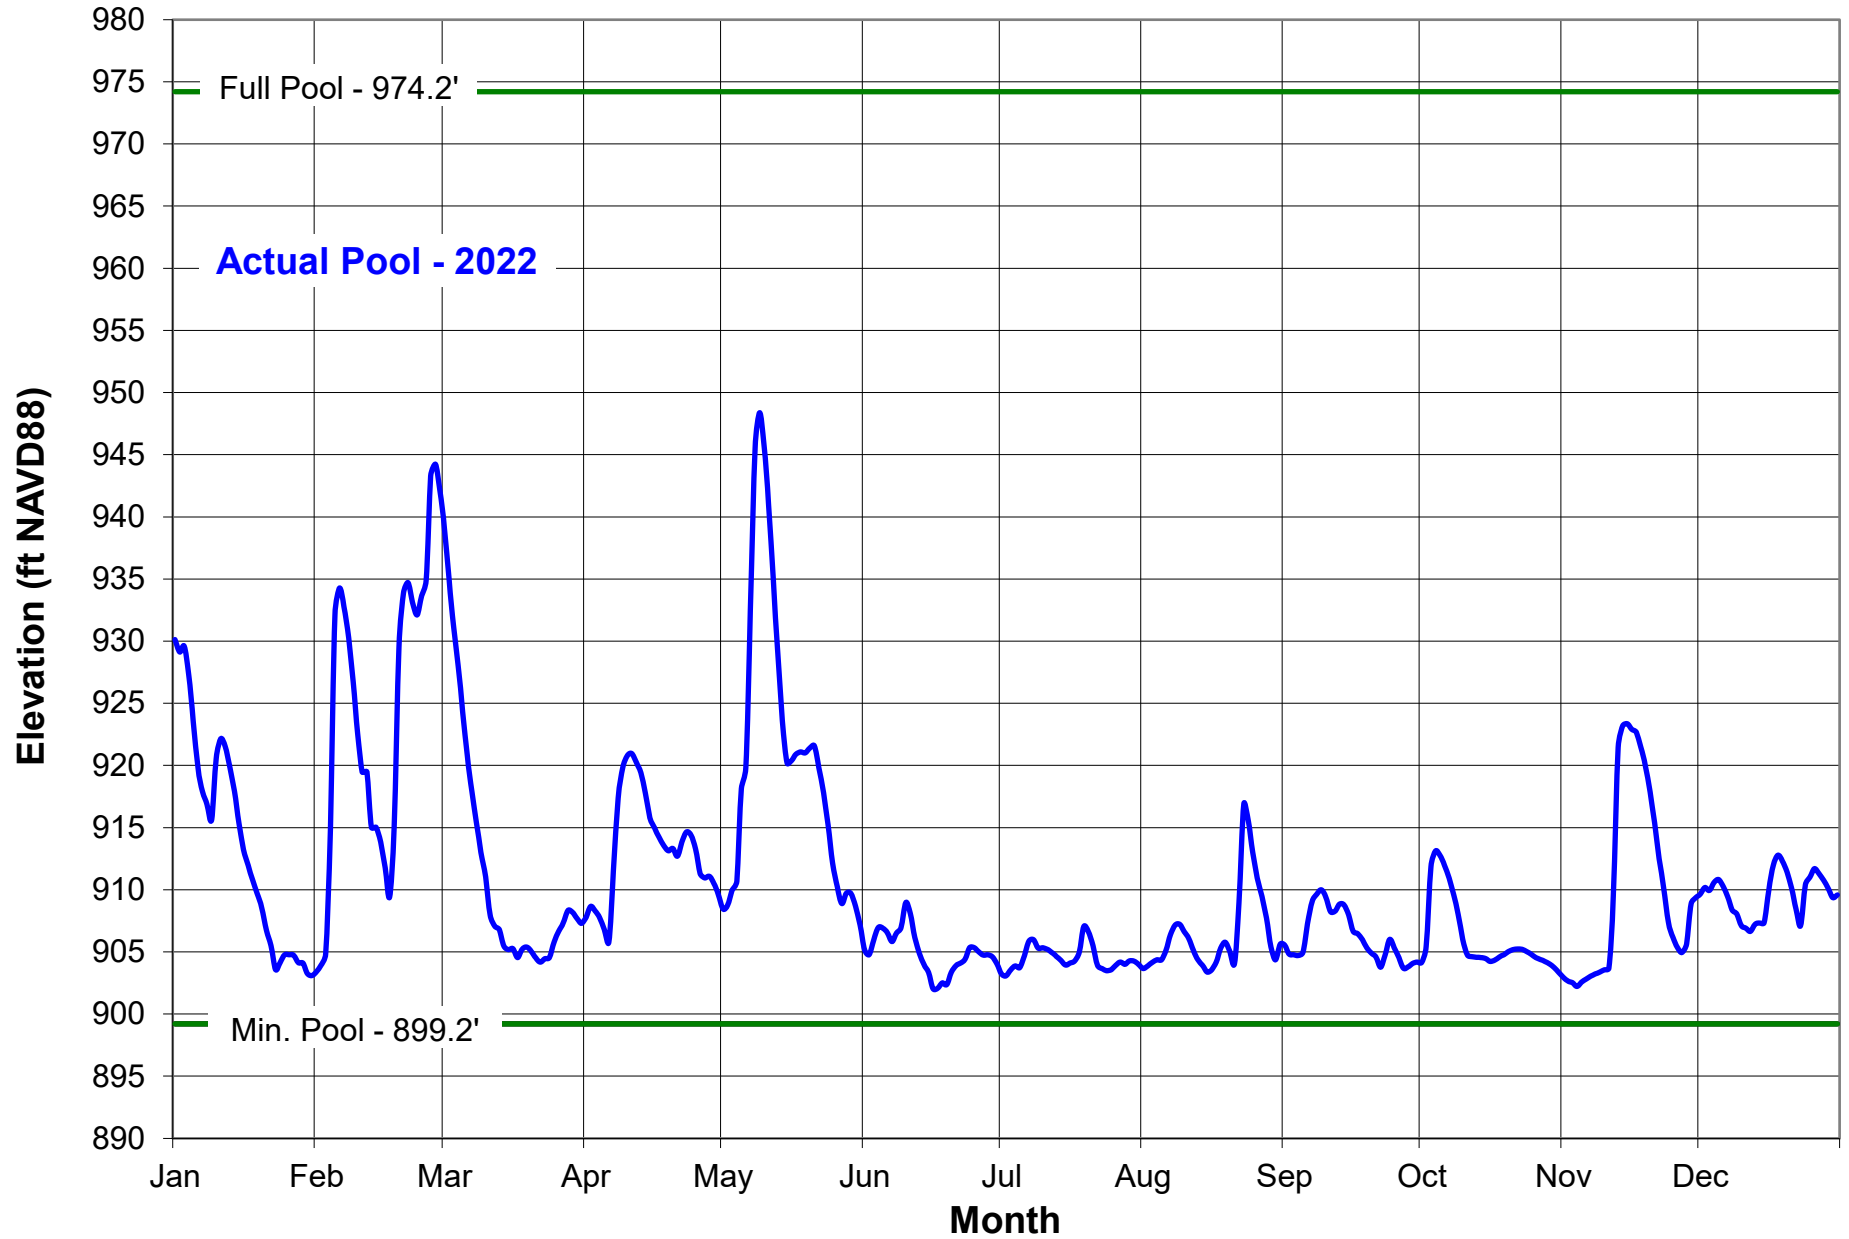

31-Dec-2022

Conemaugh River Lake