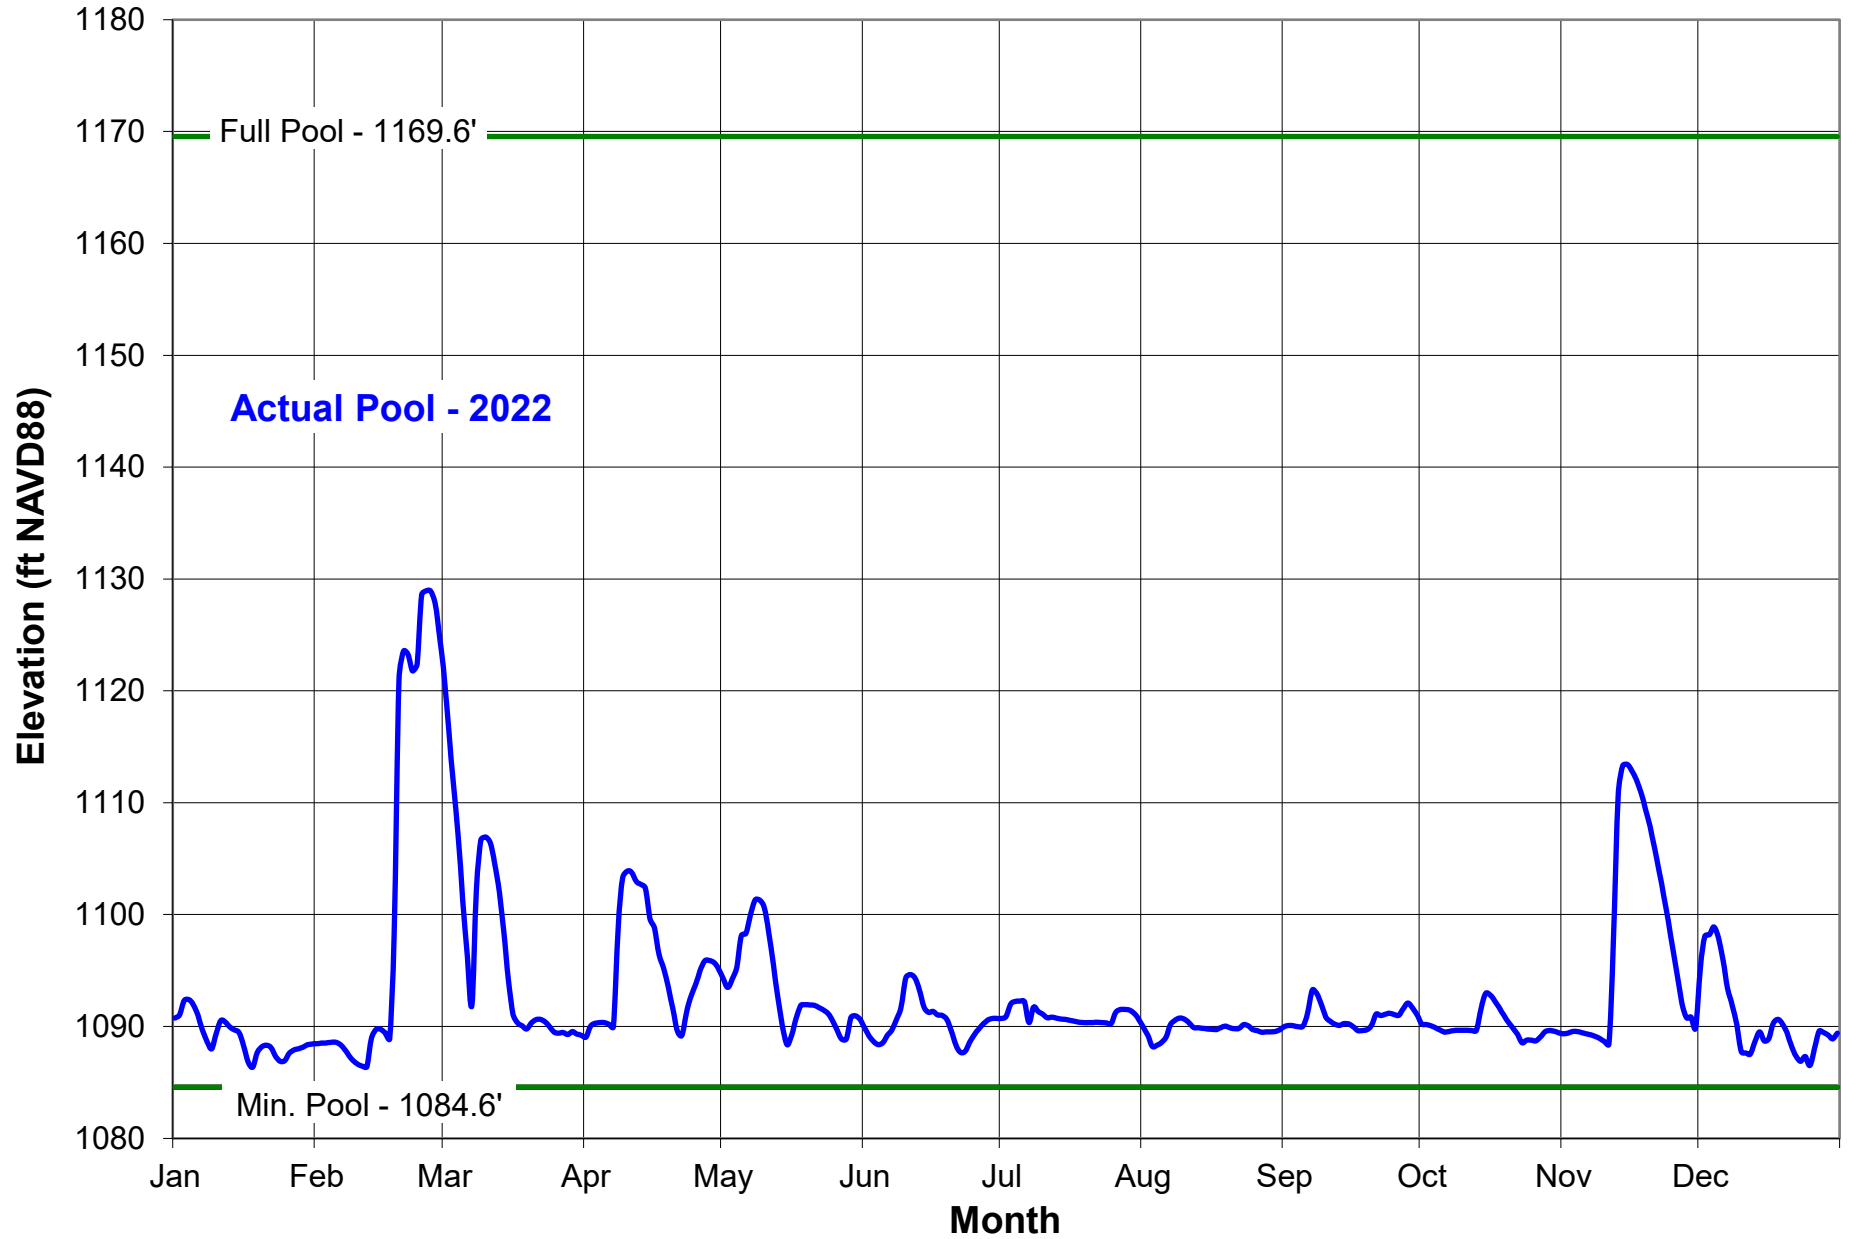

31-Dec-2022

Tionesta Lake