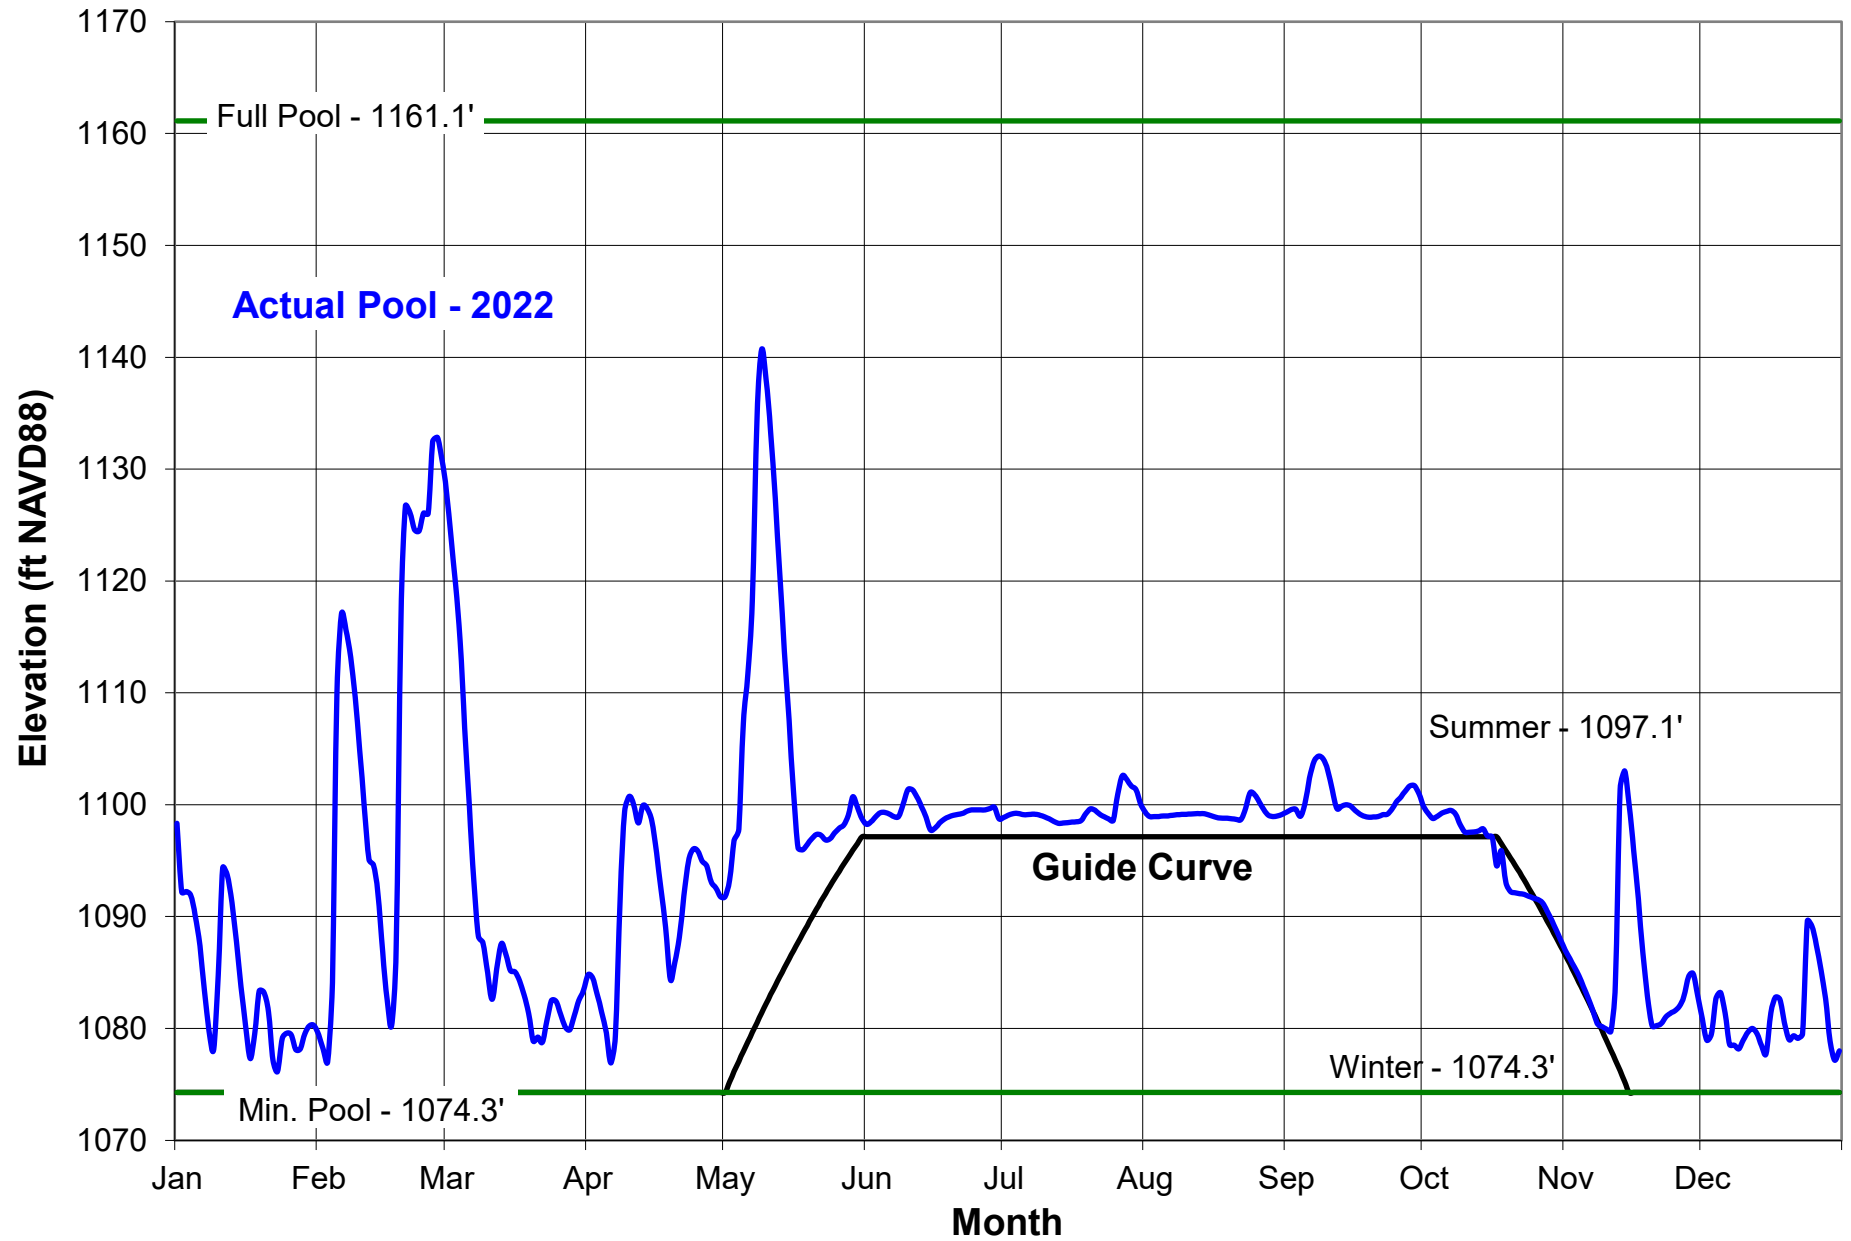

31-Dec-2022

Mahoning Creek Lake